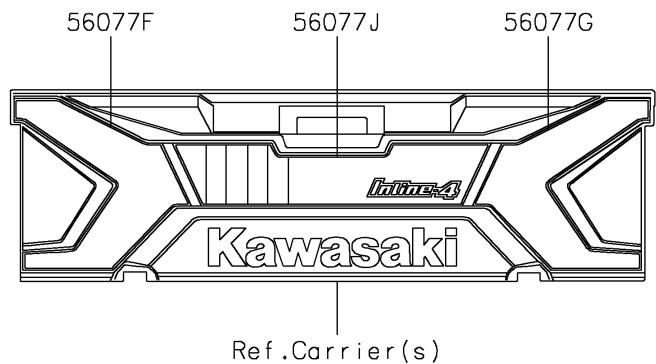

2026 RIDGE HVAC Camo

PARTS DIAGRAM

Decals(Gray)(TTFNN/TTFNL)

F2861

2026 RIDGE HVAC Camo

PARTS LIST

Decals(Gray)(TTFNN/TTFNL)

ITEM NAME	PART NUMBER	QUANTITY
MARK,KAWASAKI (Ref # 56054)	56054-3890	1
MARK,DOOR COVER,KAWASAKI (Ref # 56054A)	56054-4314	2
PATTERN,PANEL COVER (Ref # 56076)	56076-7891	1
PATTERN,DOOR COVER,LH,INNER (Ref # 56076A)	56076-7892	1
PATTERN,DOOR COVER,RH,INNER (Ref # 56076B)	56076-7893	1
PATTERN,FR DOOR COVER,LH,UPP (Ref # 56077)	56077-2417	1
PATTERN,FR DOOR COVER,LH,LWR (Ref # 56077A)	56077-2418	1
PATTERN,FR DOOR COVER,LH,RR (Ref # 56077B)	56077-2419	1
PATTERN,FR DOOR COVER,RH,UPP (Ref # 56077C)	56077-2421	1
PATTERN,FR DOOR COVER,RH,LWR (Ref # 56077D)	56077-2422	1
PATTERN,FR DOOR COVER,RH,RR (Ref # 56077E)	56077-2423	1
PATTERN,TAIL GATE,LH (Ref # 56077F)	56077-2432	1
PATTERN,TAIL GATE,RH (Ref # 56077G)	56077-2433	1
PATTERN,RR FENDER,LH (Ref # 56077H)	56077-7131	1
PATTERN,RR FENDER,RH (Ref # 56077I)	56077-7132	1
PATTERN,TAIL GATE,CNT (Ref # 56077J)	56077-7133	1