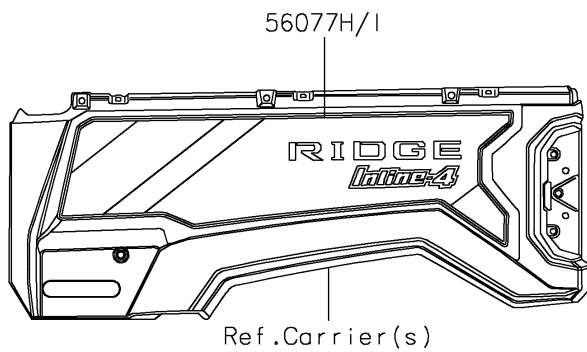

2026 RIDGE HVAC Camo

PARTS DIAGRAM

Decals(Gray)(TTFNN/TTFNL)

F2861

2026 RIDGE HVAC Camo

PARTS LIST

Decals(Gray)(TTFNN/TTFNL)

ITEM NAME	PART NUMBER	QUANTITY
MARK,KAWASAKI (Ref # 56054)	56054-3890	1
MARK,DOOR COVER,KAWASAKI (Ref # 56054A)	56054-4314	2
PATTERN,PANEL COVER (Ref # 56076)	56076-7891	1
PATTERN,DOOR COVER,LH,INNER (Ref # 56076A)	56076-7892	1
PATTERN,DOOR COVER,RH,INNER (Ref # 56076B)	56076-7893	1
PATTERN,FR DOOR COVER,LH,UPP (Ref # 56077)	56077-2417	1
PATTERN,FR DOOR COVER,LH,LWR (Ref # 56077A)	56077-2418	1
PATTERN,FR DOOR COVER,LH,RR (Ref # 56077B)	56077-2419	1
PATTERN,FR DOOR COVER,RH,UPP (Ref # 56077C)	56077-2421	1
PATTERN,FR DOOR COVER,RH,LWR (Ref # 56077D)	56077-2422	1
PATTERN,FR DOOR COVER,RH,RR (Ref # 56077E)	56077-2423	1
PATTERN,TAIL GATE,LH (Ref # 56077F)	56077-2432	1
PATTERN,TAIL GATE,RH (Ref # 56077G)	56077-2433	1
PATTERN,RR FENDER,LH (Ref # 56077H)	56077-7131	1
PATTERN,RR FENDER,RH (Ref # 56077I)	56077-7132	1
PATTERN,TAIL GATE,CNT (Ref # 56077J)	56077-7133	1