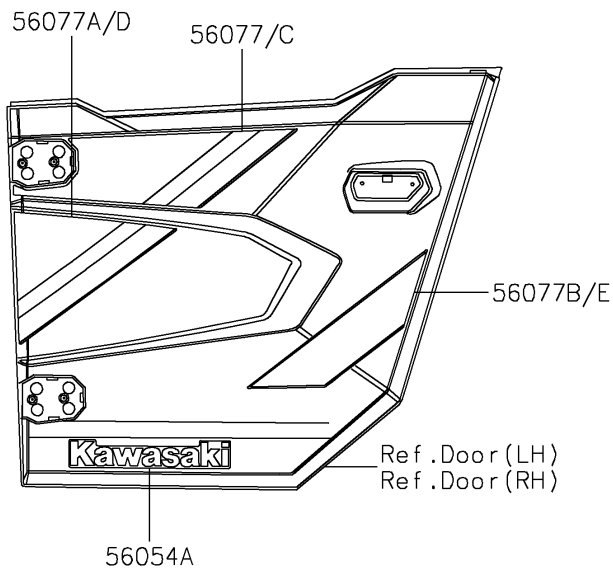

2026 RIDGE HVAC Camo

PARTS DIAGRAM

Decals(Gray)(TTFNN/TTFNL)

F2861

2026 RIDGE HVAC Camo

PARTS LIST

Decals(Gray)(TTFNN/TTFNL)

ITEM NAME	PART NUMBER	QUANTITY
MARK,KAWASAKI (Ref # 56054)	56054-3890	1
MARK,DOOR COVER,KAWASAKI (Ref # 56054A)	56054-4314	2
PATTERN,PANEL COVER (Ref # 56076)	56076-7891	1
PATTERN,DOOR COVER,LH,INNER (Ref # 56076A)	56076-7892	1
PATTERN,DOOR COVER,RH,INNER (Ref # 56076B)	56076-7893	1
PATTERN,FR DOOR COVER,LH,UPP (Ref # 56077)	56077-2417	1
PATTERN,FR DOOR COVER,LH,LWR (Ref # 56077A)	56077-2418	1
PATTERN,FR DOOR COVER,LH,RR (Ref # 56077B)	56077-2419	1
PATTERN,FR DOOR COVER,RH,UPP (Ref # 56077C)	56077-2421	1
PATTERN,FR DOOR COVER,RH,LWR (Ref # 56077D)	56077-2422	1
PATTERN,FR DOOR COVER,RH,RR (Ref # 56077E)	56077-2423	1
PATTERN,TAIL GATE,LH (Ref # 56077F)	56077-2432	1
PATTERN,TAIL GATE,RH (Ref # 56077G)	56077-2433	1
PATTERN,RR FENDER,LH (Ref # 56077H)	56077-7131	1
PATTERN,RR FENDER,RH (Ref # 56077I)	56077-7132	1
PATTERN,TAIL GATE,CNT (Ref # 56077J)	56077-7133	1