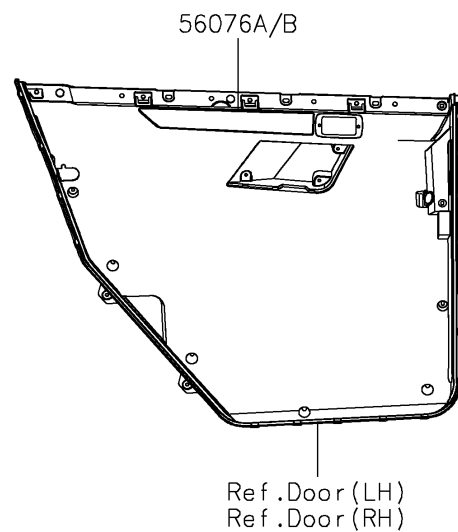

2026 RIDGE HVAC Camo

PARTS DIAGRAM

Decals(Gray)(TTFNN/TTFNL)

F2861

2026 RIDGE HVAC Camo

PARTS LIST

Decals(Gray)(TTFNN/TTFNL)

ITEM NAME	PART NUMBER	QUANTITY
MARK,KAWASAKI (Ref # 56054)	56054-3890	1
MARK,DOOR COVER,KAWASAKI (Ref # 56054A)	56054-4314	2
PATTERN,PANEL COVER (Ref # 56076)	56076-7891	1
PATTERN,DOOR COVER,LH,INNER (Ref # 56076A)	56076-7892	1
PATTERN,DOOR COVER,RH,INNER (Ref # 56076B)	56076-7893	1
PATTERN,FR DOOR COVER,LH,UPP (Ref # 56077)	56077-2417	1
PATTERN,FR DOOR COVER,LH,LWR (Ref # 56077A)	56077-2418	1
PATTERN,FR DOOR COVER,LH,RR (Ref # 56077B)	56077-2419	1
PATTERN,FR DOOR COVER,RH,UPP (Ref # 56077C)	56077-2421	1
PATTERN,FR DOOR COVER,RH,LWR (Ref # 56077D)	56077-2422	1
PATTERN,FR DOOR COVER,RH,RR (Ref # 56077E)	56077-2423	1
PATTERN,TAIL GATE,LH (Ref # 56077F)	56077-2432	1
PATTERN,TAIL GATE,RH (Ref # 56077G)	56077-2433	1
PATTERN,RR FENDER,LH (Ref # 56077H)	56077-7131	1
PATTERN,RR FENDER,RH (Ref # 56077I)	56077-7132	1
PATTERN,TAIL GATE,CNT (Ref # 56077J)	56077-7133	1