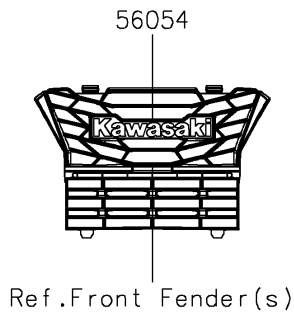

2026 RIDGE HVAC Camo

PARTS DIAGRAM

Decals(Gray)(TTFNN/TTFNL)

F2861

2026 RIDGE HVAC Camo

PARTS LIST

Decals(Gray)(TTFNN/TTFNL)

ITEM NAME	PART NUMBER	QUANTITY
MARK,KAWASAKI (Ref # 56054)	56054-3890	1
MARK,DOOR COVER,KAWASAKI (Ref # 56054A)	56054-4314	2
PATTERN,PANEL COVER (Ref # 56076)	56076-7891	1
PATTERN,DOOR COVER,LH,INNER (Ref # 56076A)	56076-7892	1
PATTERN,DOOR COVER,RH,INNER (Ref # 56076B)	56076-7893	1
PATTERN,FR DOOR COVER,LH,UPP (Ref # 56077)	56077-2417	1
PATTERN,FR DOOR COVER,LH,LWR (Ref # 56077A)	56077-2418	1
PATTERN,FR DOOR COVER,LH,RR (Ref # 56077B)	56077-2419	1
PATTERN,FR DOOR COVER,RH,UPP (Ref # 56077C)	56077-2421	1
PATTERN,FR DOOR COVER,RH,LWR (Ref # 56077D)	56077-2422	1
PATTERN,FR DOOR COVER,RH,RR (Ref # 56077E)	56077-2423	1
PATTERN,TAIL GATE,LH (Ref # 56077F)	56077-2432	1
PATTERN,TAIL GATE,RH (Ref # 56077G)	56077-2433	1
PATTERN,RR FENDER,LH (Ref # 56077H)	56077-7131	1
PATTERN,RR FENDER,RH (Ref # 56077I)	56077-7132	1
PATTERN,TAIL GATE,CNT (Ref # 56077J)	56077-7133	1