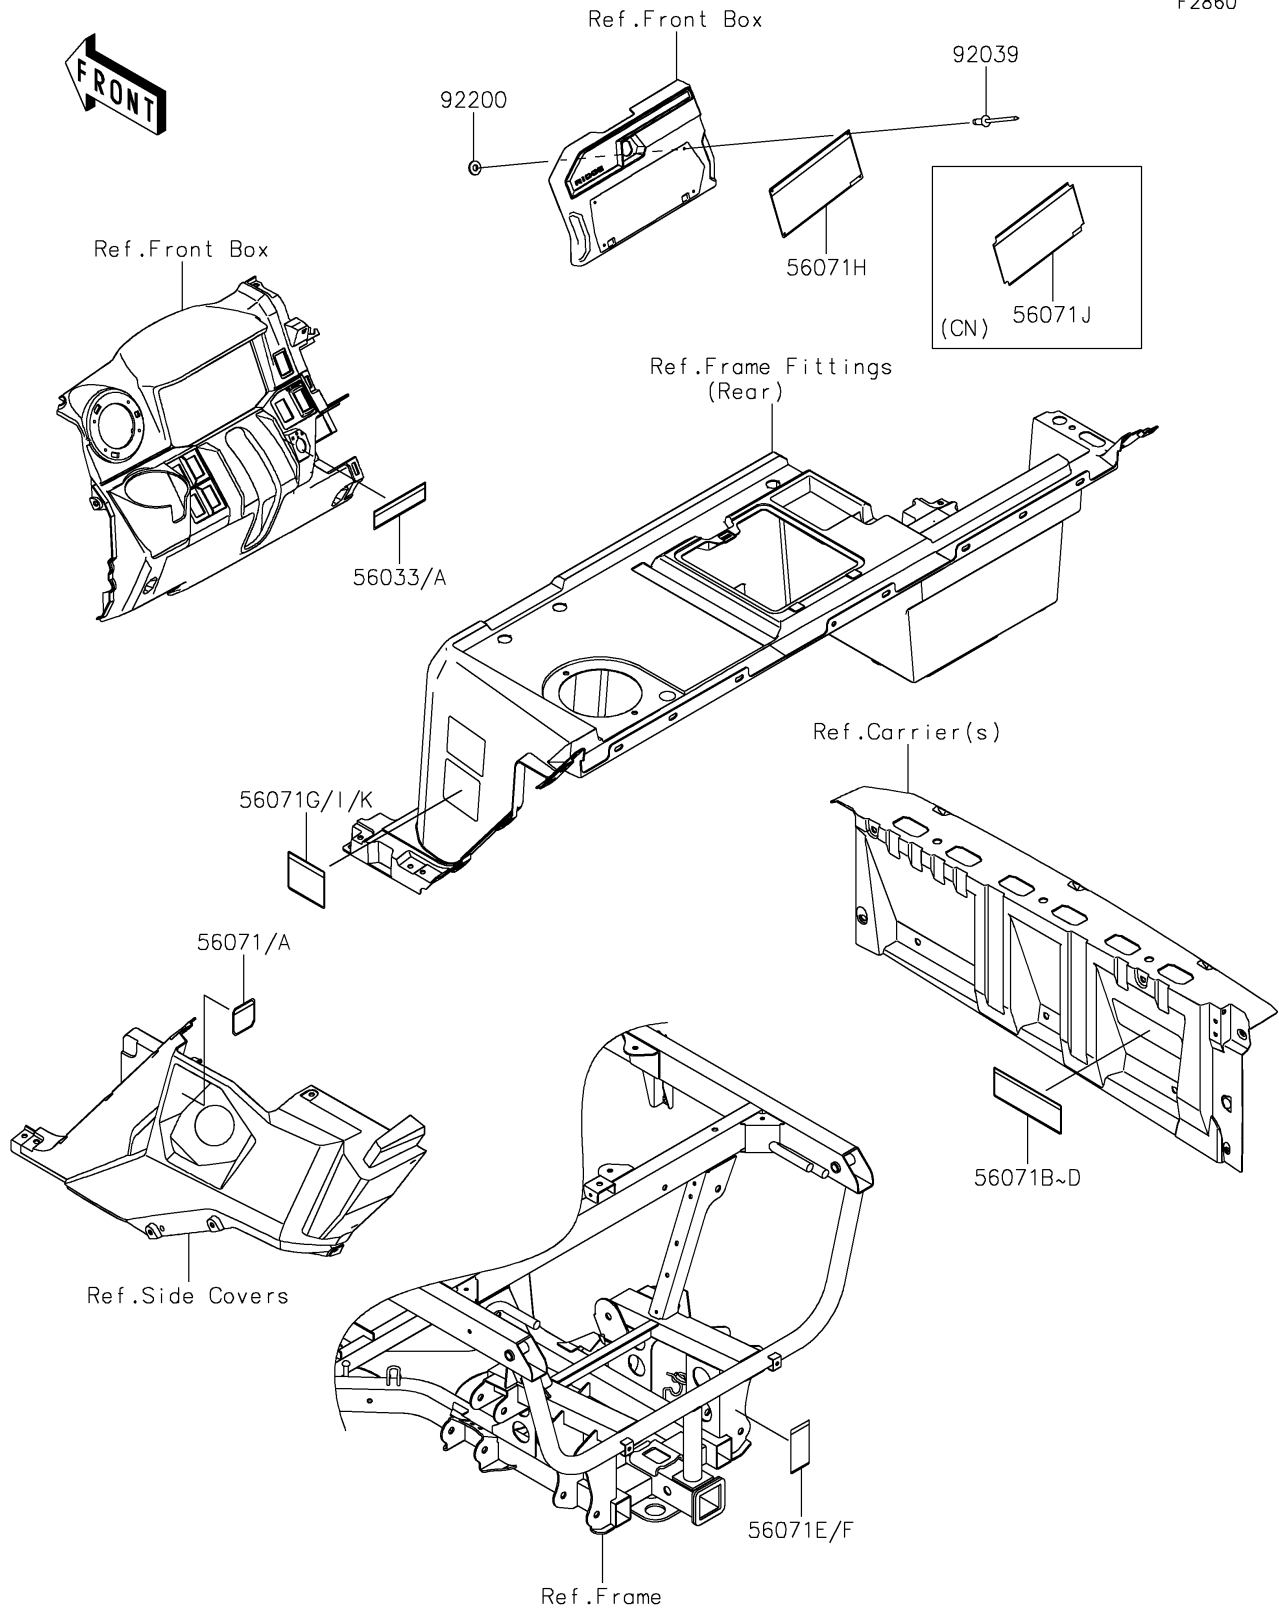

2026 RIDGE® HVAC

PARTS DIAGRAM

Labels

F2860

2026 RIDGE® HVAC

PARTS LIST

Labels

ITEM NAME	PART NUMBER	QUANTITY
LABEL-MANUAL,SHIFT NOTICE (Ref # 56033)	56033-0822	1
LABEL-MANUAL,SHIFT NOTICE (Ref # 56033A)	56033-0826	1
LABEL-WARNING,GASOLINE (Ref # 56071)	56071-0588	1
LABEL-WARNING,GASOLINE(FRENCH) (Ref # 56071A)	56071-0593	1
LABEL-WARNING,CARGO CAPA. (Ref # 56071B)	56071-0700	1
LABEL-WARNING,CARGO CAPA. (Ref # 56071C)	56071-0715	1
LABEL-WARNING,CARGO CAPA. (Ref # 56071D)	56071-0716	1
LABEL-WARNING,TRAILER HITCH (Ref # 56071E)	56071-1058	1
LABEL-WARNING,TRAILER HITCH(F) (Ref # 56071F)	56071-1064	1
LABEL-WARNING,TIRE INFORMATION (Ref # 56071G)	56071-1067	1
LABEL-WARNING,GENERAL (Ref # 56071H)	56071-1114	1
LABEL-WARNING,TIRE INFORMATION (Ref # 56071I)	56071-1125	1
LABEL-WARNING,GENERAL(F) (Ref # 56071J)	56071-1126	1
LABEL-WARNING,TIRE INFORMATION (Ref # 56071K)	56071-1130	1
RIVET,3.2X8 (Ref # 92039)	92039-3763	4
WASHER,3.5X8X1 (Ref # 92200)	92200-1251	4