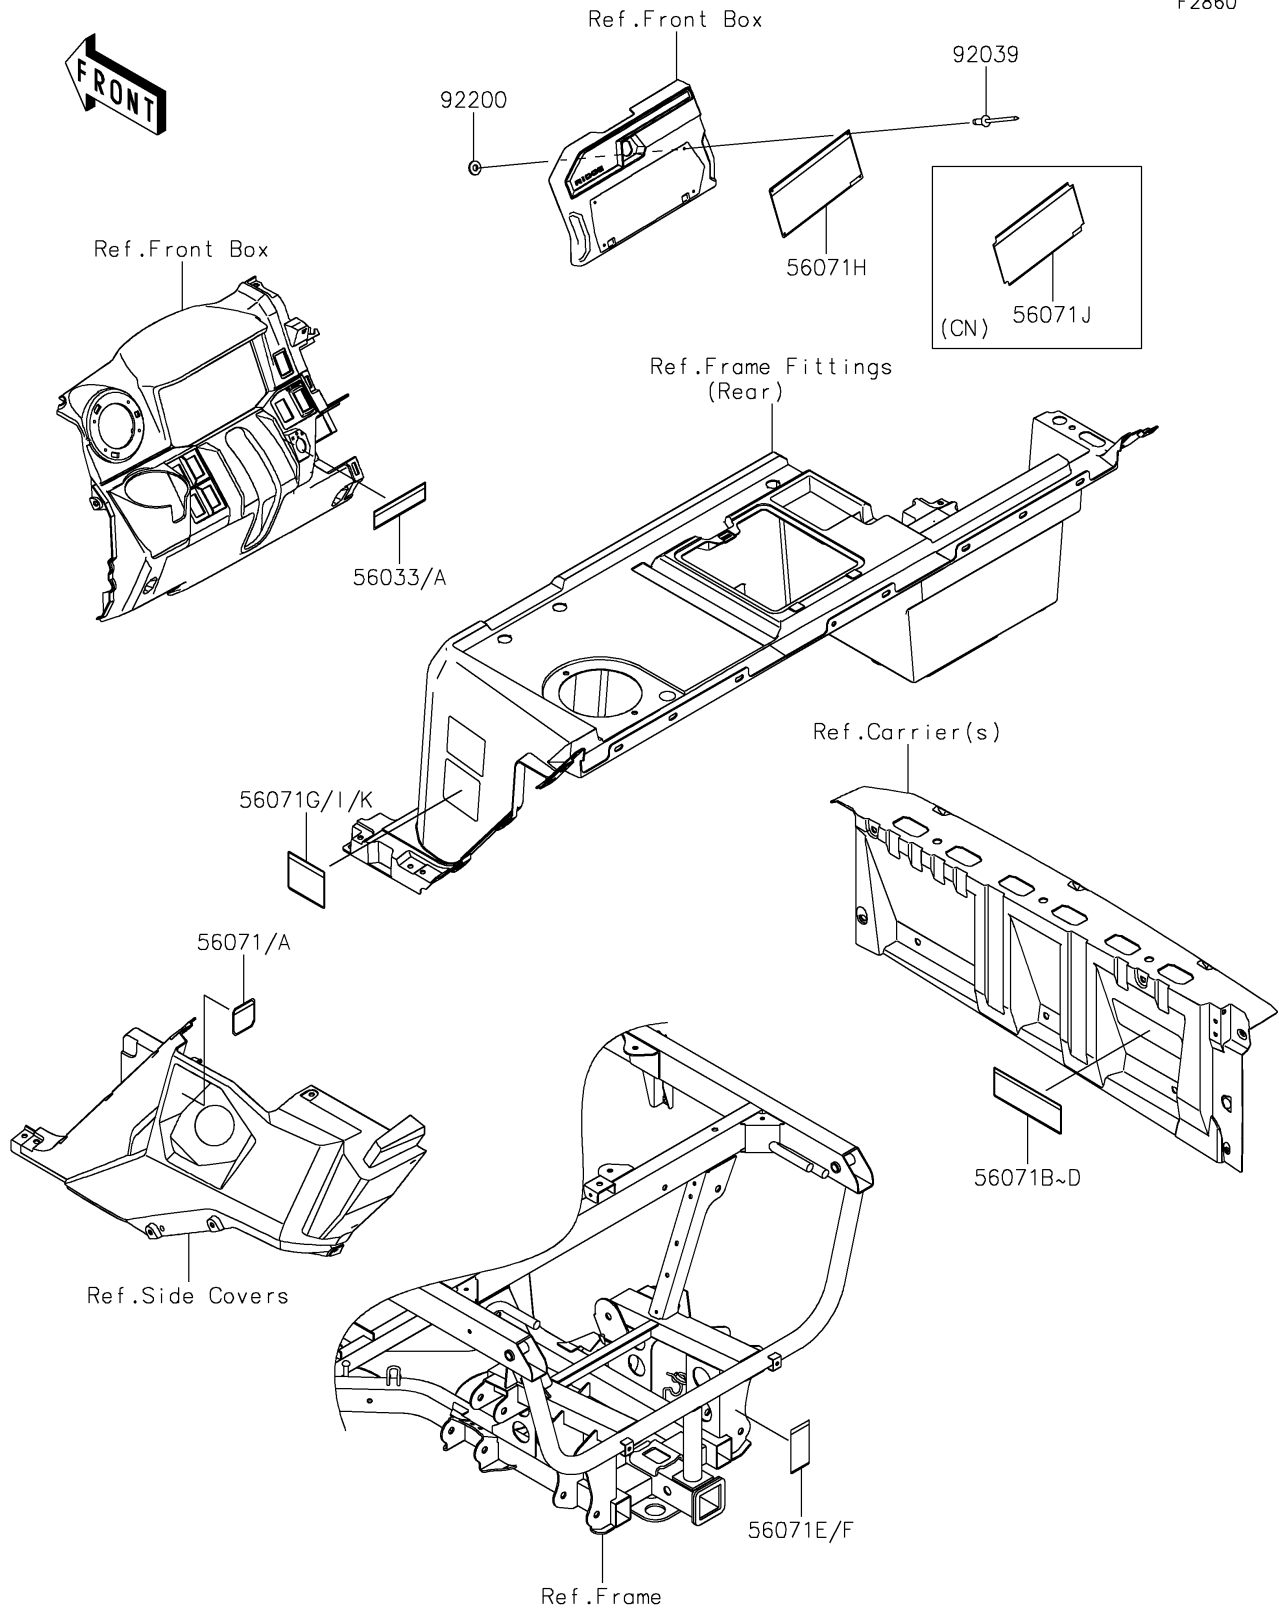

2026 RIDGE® HVAC

PARTS DIAGRAM

Labels

F2860

2026 RIDGE® HVAC

PARTS LIST

Labels

ITEM NAME

PART NUMBER

QUANTITY
