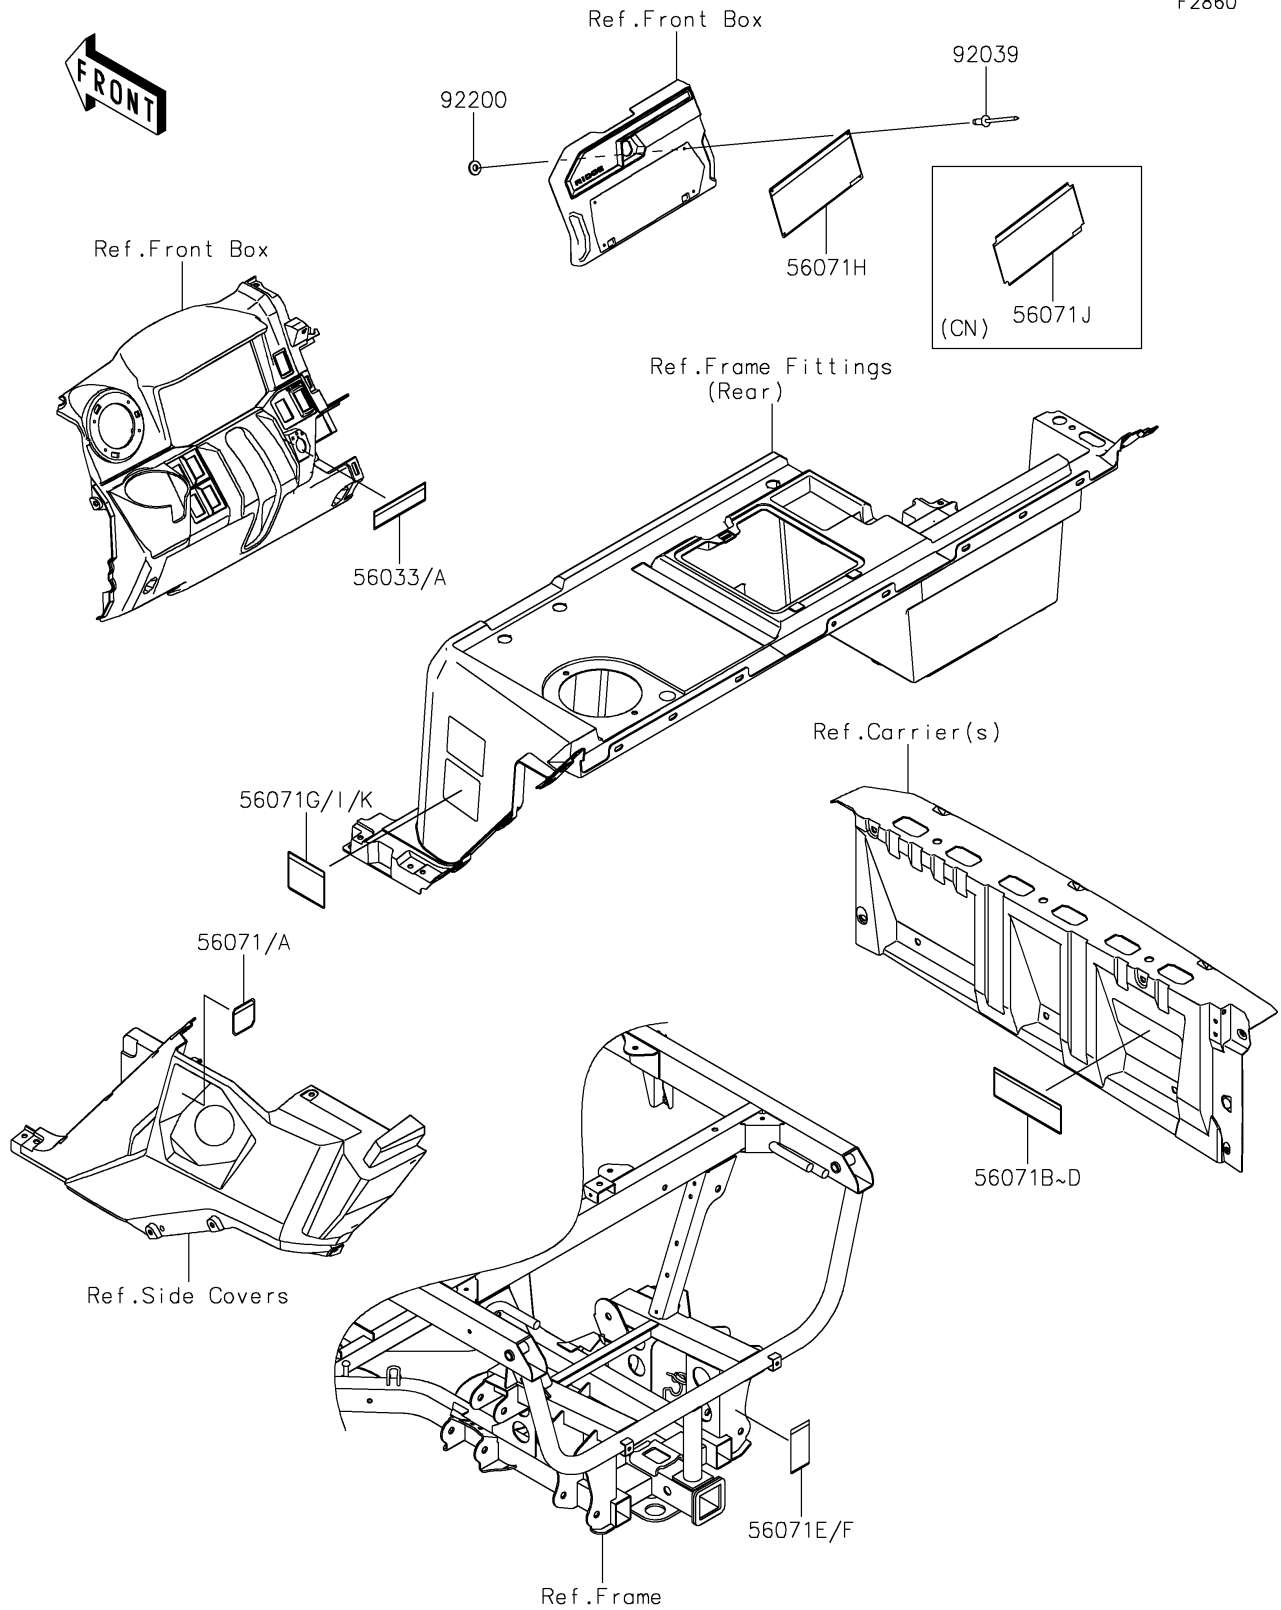

2026 RIDGE® HVAC

PARTS DIAGRAM

Labels

F2860

2026 RIDGE® HVAC

PARTS LIST

Labels

ITEM NAME	PART NUMBER	QUANTITY
LABEL-MANUAL,SHIFT NOTICE (Ref # 56033)	56033-0822	1
LABEL-MANUAL,SHIFT NOTICE (Ref # 56033A)	56033-0826	1
LABEL-WARNING,GASOLINE (Ref # 56071)	56071-0588	1
LABEL-WARNING,GASOLINE(FRENCH) (Ref # 56071A)	56071-0593	1
LABEL-WARNING,CARGO CAPA. (Ref # 56071B)	56071-0700	1
LABEL-WARNING,CARGO CAPA. (Ref # 56071C)	56071-0715	1
LABEL-WARNING,CARGO CAPA. (Ref # 56071D)	56071-0716	1
LABEL-WARNING,TRAILER HITCH (Ref # 56071E)	56071-1058	1
LABEL-WARNING,TRAILER HITCH(F) (Ref # 56071F)	56071-1064	1
LABEL-WARNING,TIRE INFORMATION (Ref # 56071G)	56071-1067	1
LABEL-WARNING,GENERAL (Ref # 56071H)	56071-1114	1
LABEL-WARNING,TIRE INFORMATION (Ref # 56071I)	56071-1125	1
LABEL-WARNING,GENERAL(F) (Ref # 56071J)	56071-1126	1
LABEL-WARNING,TIRE INFORMATION (Ref # 56071K)	56071-1130	1
RIVET,3.2X8 (Ref # 92039)	92039-3763	4
WASHER,3.5X8X1 (Ref # 92200)	92200-1251	4