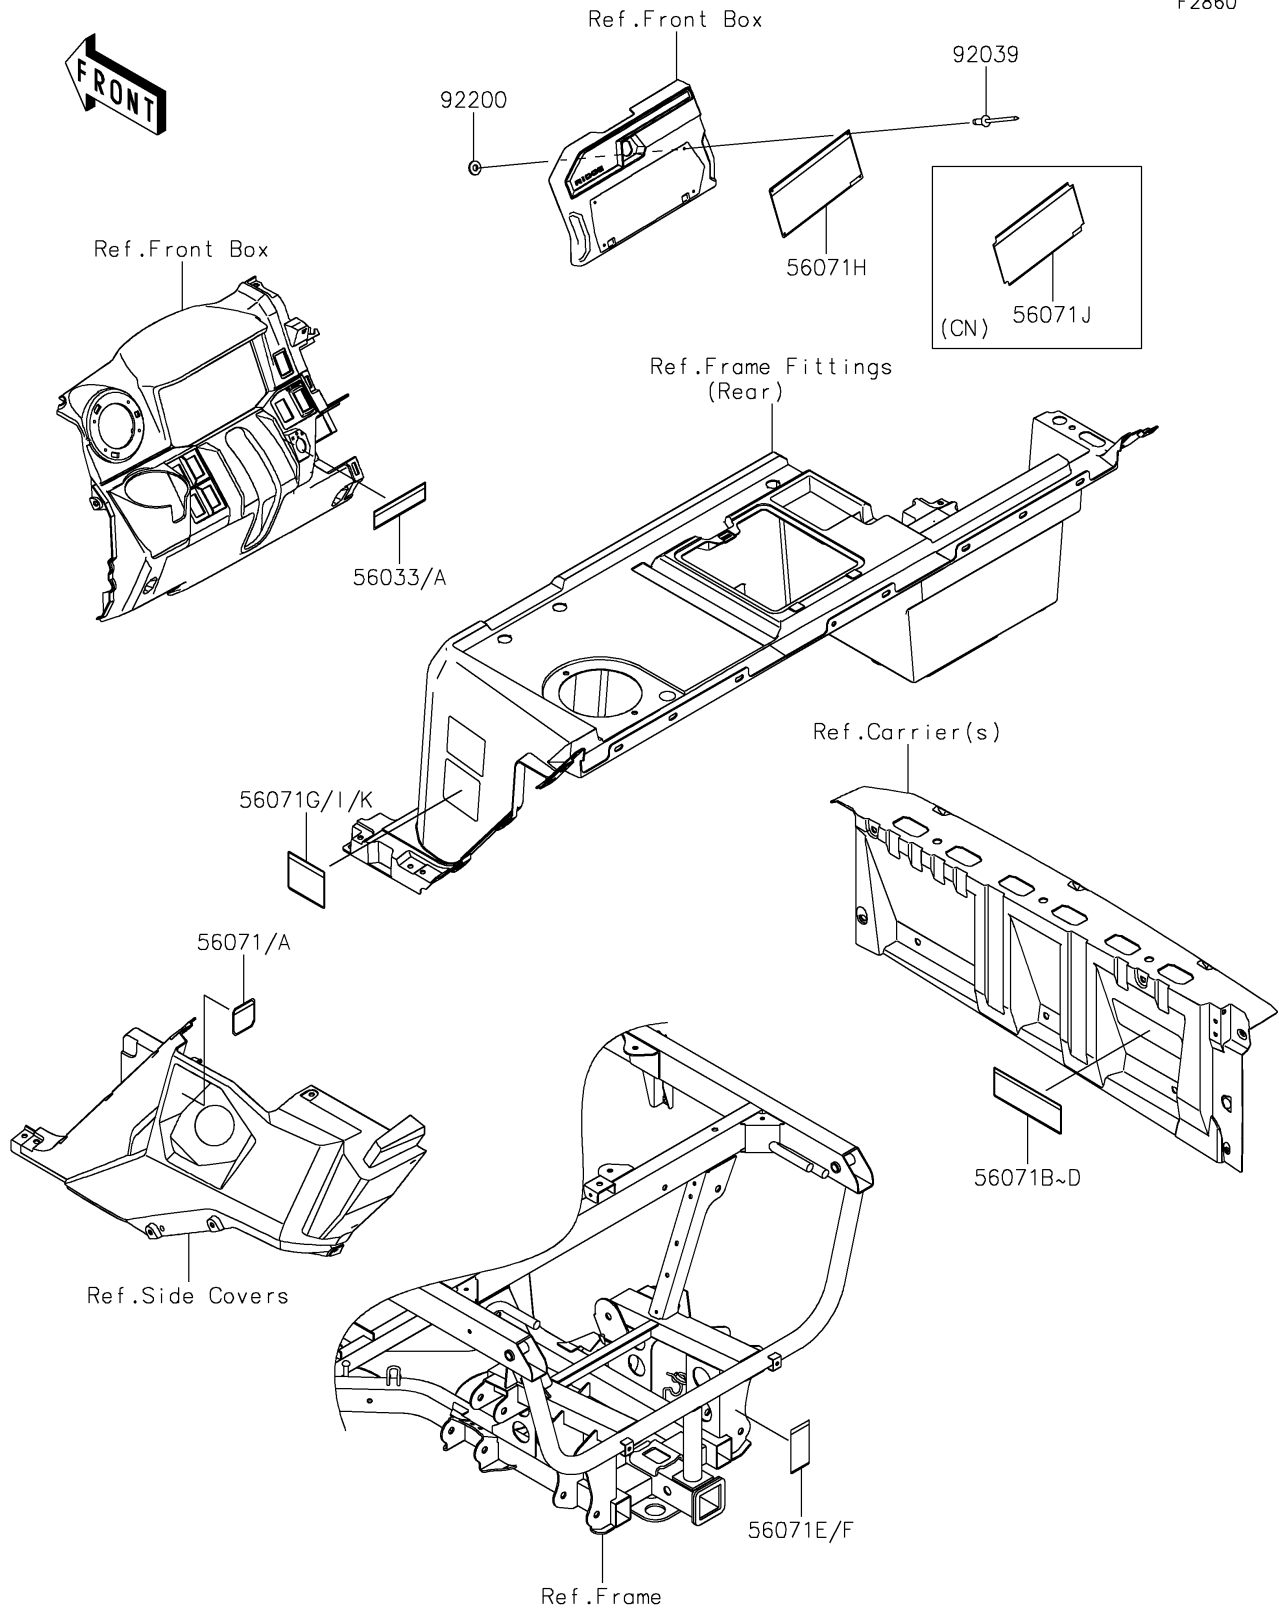

2026 RIDGE HVAC

PARTS DIAGRAM

Labels

F2860

2026 RIDGE HVAC

PARTS LIST

Labels

ITEM NAME	PART NUMBER	QUANTITY
LABEL-MANUAL,SHIFT NOTICE (Ref # 56033)	56033-0822	1
LABEL-MANUAL,SHIFT NOTICE (Ref # 56033A)	56033-0826	1
LABEL-WARNING,GASOLINE (Ref # 56071)	56071-0588	1
LABEL-WARNING,GASOLINE(FRENCH) (Ref # 56071A)	56071-0593	1
LABEL-WARNING,CARGO CAPA. (Ref # 56071B)	56071-0700	1
LABEL-WARNING,CARGO CAPA. (Ref # 56071C)	56071-0715	1
LABEL-WARNING,CARGO CAPA. (Ref # 56071D)	56071-0716	1
LABEL-WARNING,TRAILER HITCH (Ref # 56071E)	56071-1058	1
LABEL-WARNING,TRAILER HITCH(F) (Ref # 56071F)	56071-1064	1
LABEL-WARNING,TIRE INFORMATION (Ref # 56071G)	56071-1067	1
LABEL-WARNING,GENERAL (Ref # 56071H)	56071-1114	1
LABEL-WARNING,TIRE INFORMATION (Ref # 56071I)	56071-1125	1
LABEL-WARNING,GENERAL(F) (Ref # 56071J)	56071-1126	1
LABEL-WARNING,TIRE INFORMATION (Ref # 56071K)	56071-1130	1
RIVET,3.2X8 (Ref # 92039)	92039-3763	4
WASHER,3.5X8X1 (Ref # 92200)	92200-1251	4