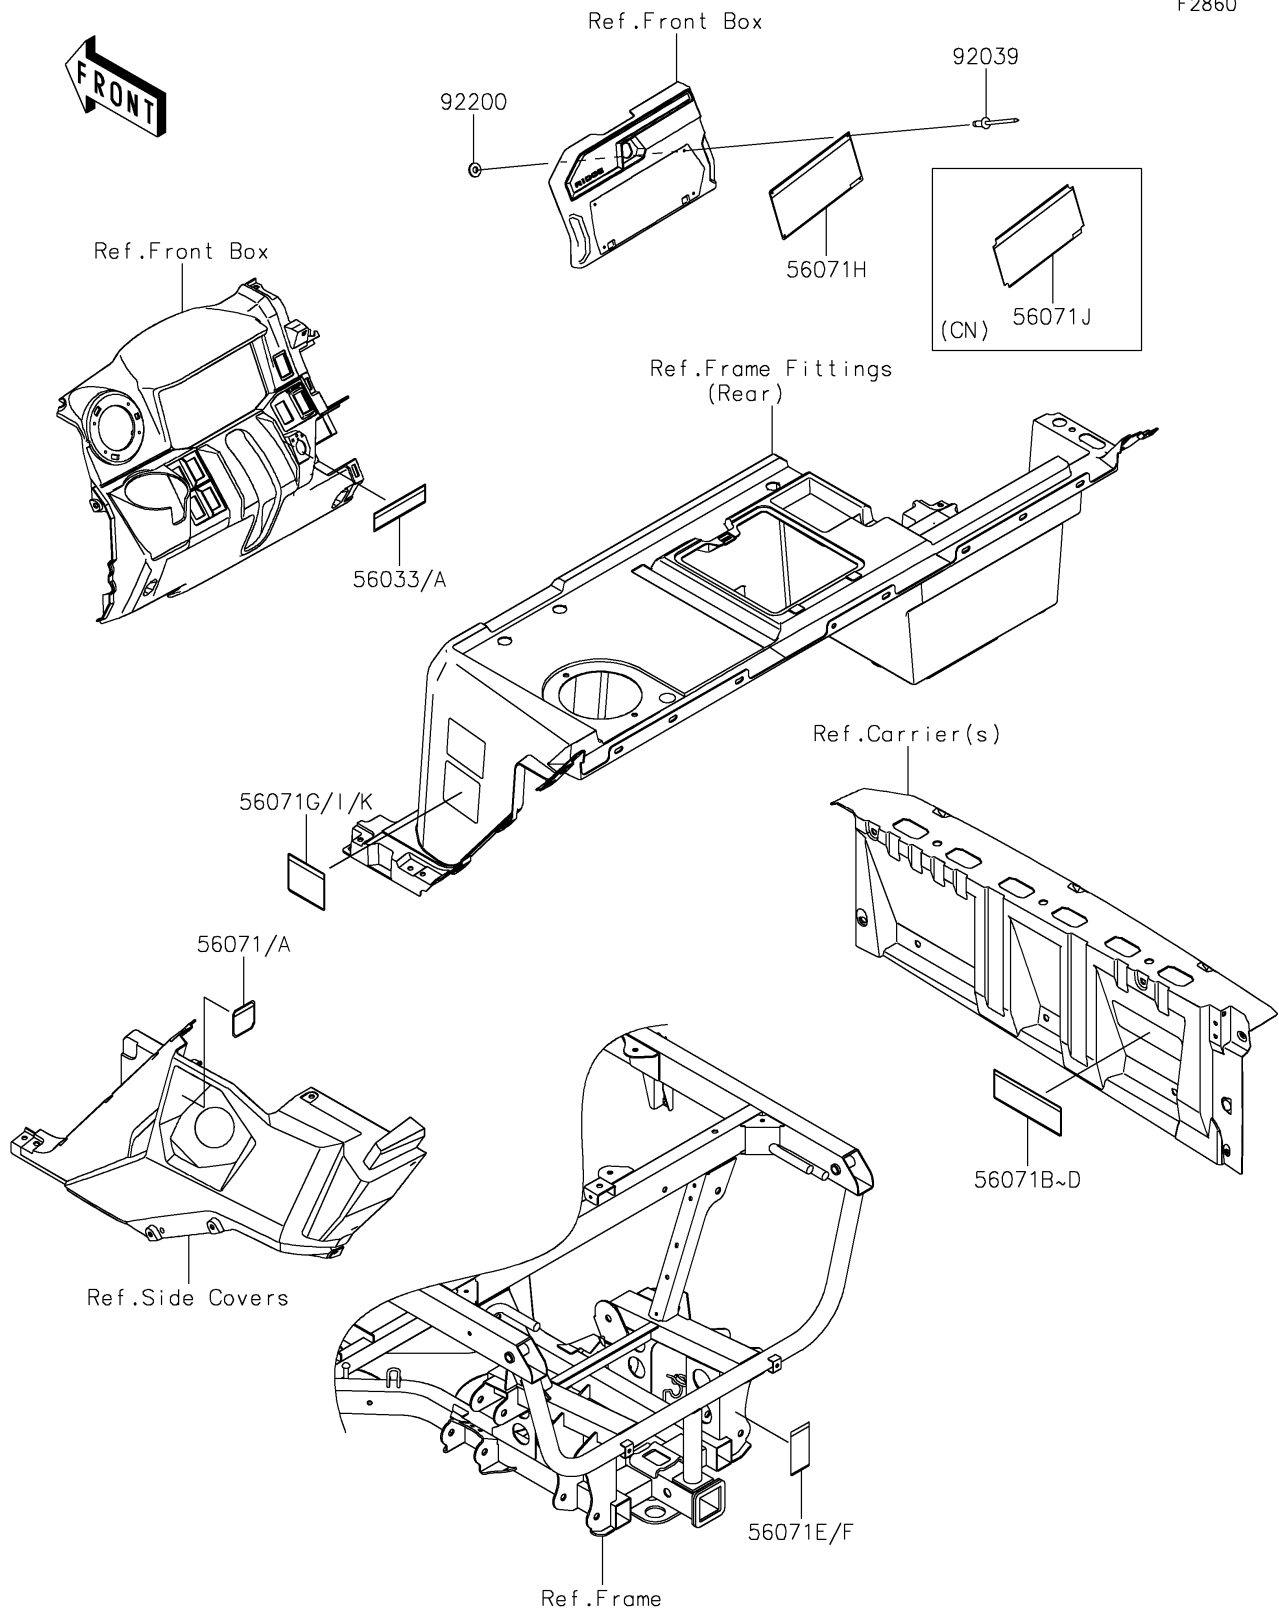

2026 RIDGE® HVAC CAMO

PARTS DIAGRAM

Labels

F2860

2026 RIDGE® HVAC CAMO

PARTS LIST

Labels

ITEM NAME	PART NUMBER	QUANTITY
LABEL-MANUAL,SHIFT NOTICE (Ref # 56033)	56033-0822	1
LABEL-MANUAL,SHIFT NOTICE (Ref # 56033A)	56033-0826	1
LABEL-WARNING,GASOLINE (Ref # 56071)	56071-0588	1
LABEL-WARNING,GASOLINE(FRENCH) (Ref # 56071A)	56071-0593	1
LABEL-WARNING,CARGO CAPA. (Ref # 56071B)	56071-0700	1
LABEL-WARNING,CARGO CAPA. (Ref # 56071C)	56071-0715	1
LABEL-WARNING,CARGO CAPA. (Ref # 56071D)	56071-0716	1
LABEL-WARNING,TRAILER HITCH (Ref # 56071E)	56071-1058	1
LABEL-WARNING,TRAILER HITCH(F) (Ref # 56071F)	56071-1064	1
LABEL-WARNING,TIRE INFORMATION (Ref # 56071G)	56071-1067	1
LABEL-WARNING,GENERAL (Ref # 56071H)	56071-1114	1
LABEL-WARNING,TIRE INFORMATION (Ref # 56071I)	56071-1125	1
LABEL-WARNING,GENERAL(F) (Ref # 56071J)	56071-1126	1
LABEL-WARNING,TIRE INFORMATION (Ref # 56071K)	56071-1130	1
RIVET,3.2X8 (Ref # 92039)	92039-3763	4
WASHER,3.5X8X1 (Ref # 92200)	92200-1251	4