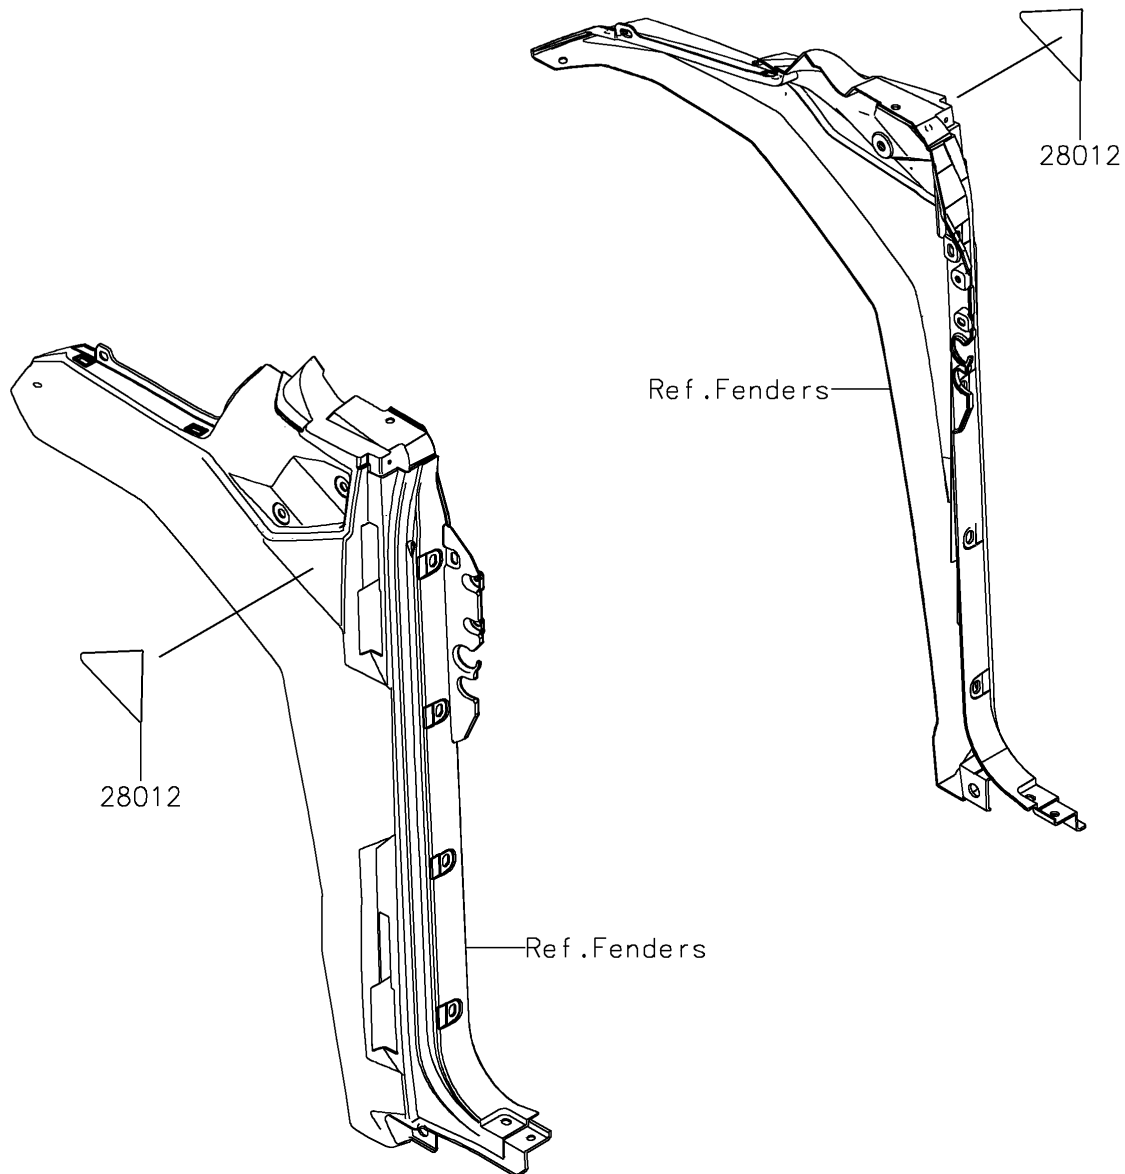

2026 RIDGE® HVAC CAMO

PARTS DIAGRAM

Reflectors

F2790

2026 RIDGE® HVAC CAMO

PARTS LIST

Reflectors

ITEM NAME	PART NUMBER	QUANTITY
REFLECTOR-REFLEX,FR SIDE (Ref # 28012)	28012-0079	2