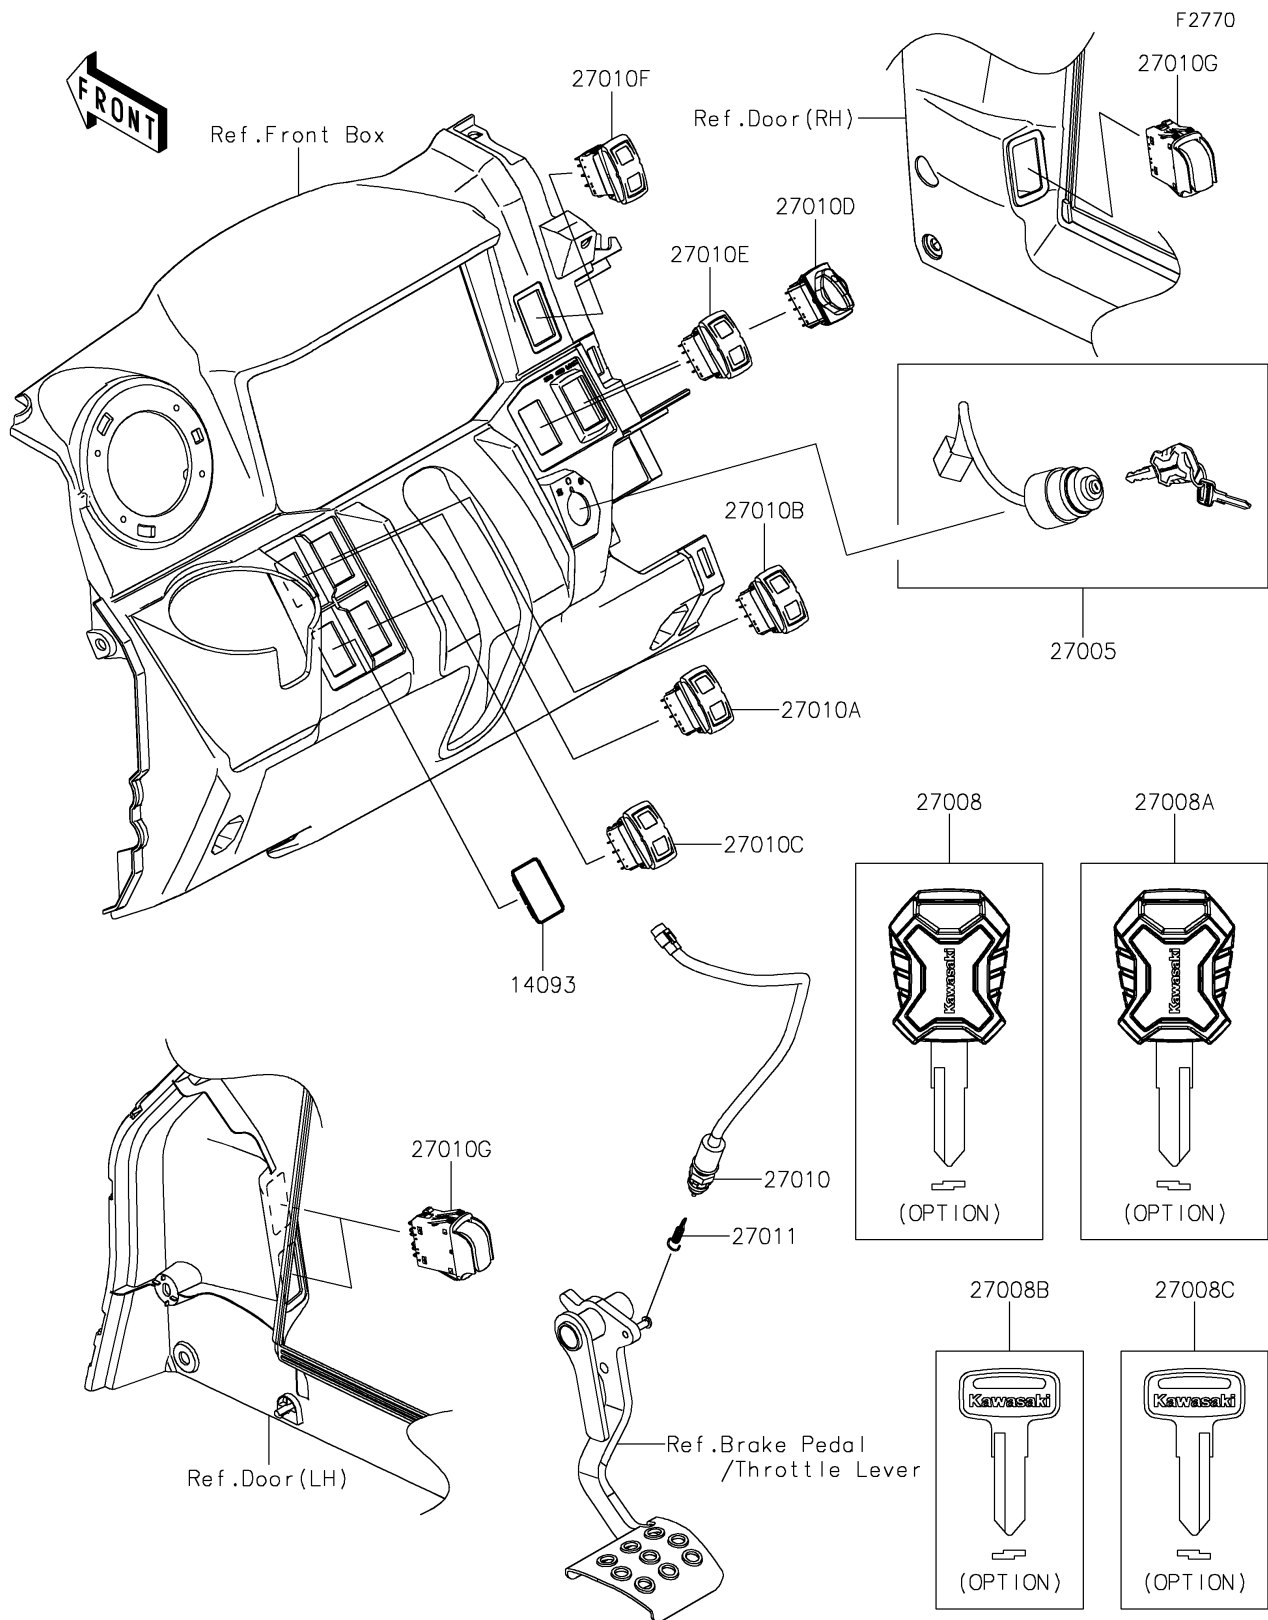

2026 RIDGE® HVAC CAMO

PARTS DIAGRAM

Ignition Switch

2026 RIDGE® HVAC CAMO

PARTS LIST

Ignition Switch

ITEM NAME

PART NUMBER

QUANTITY
