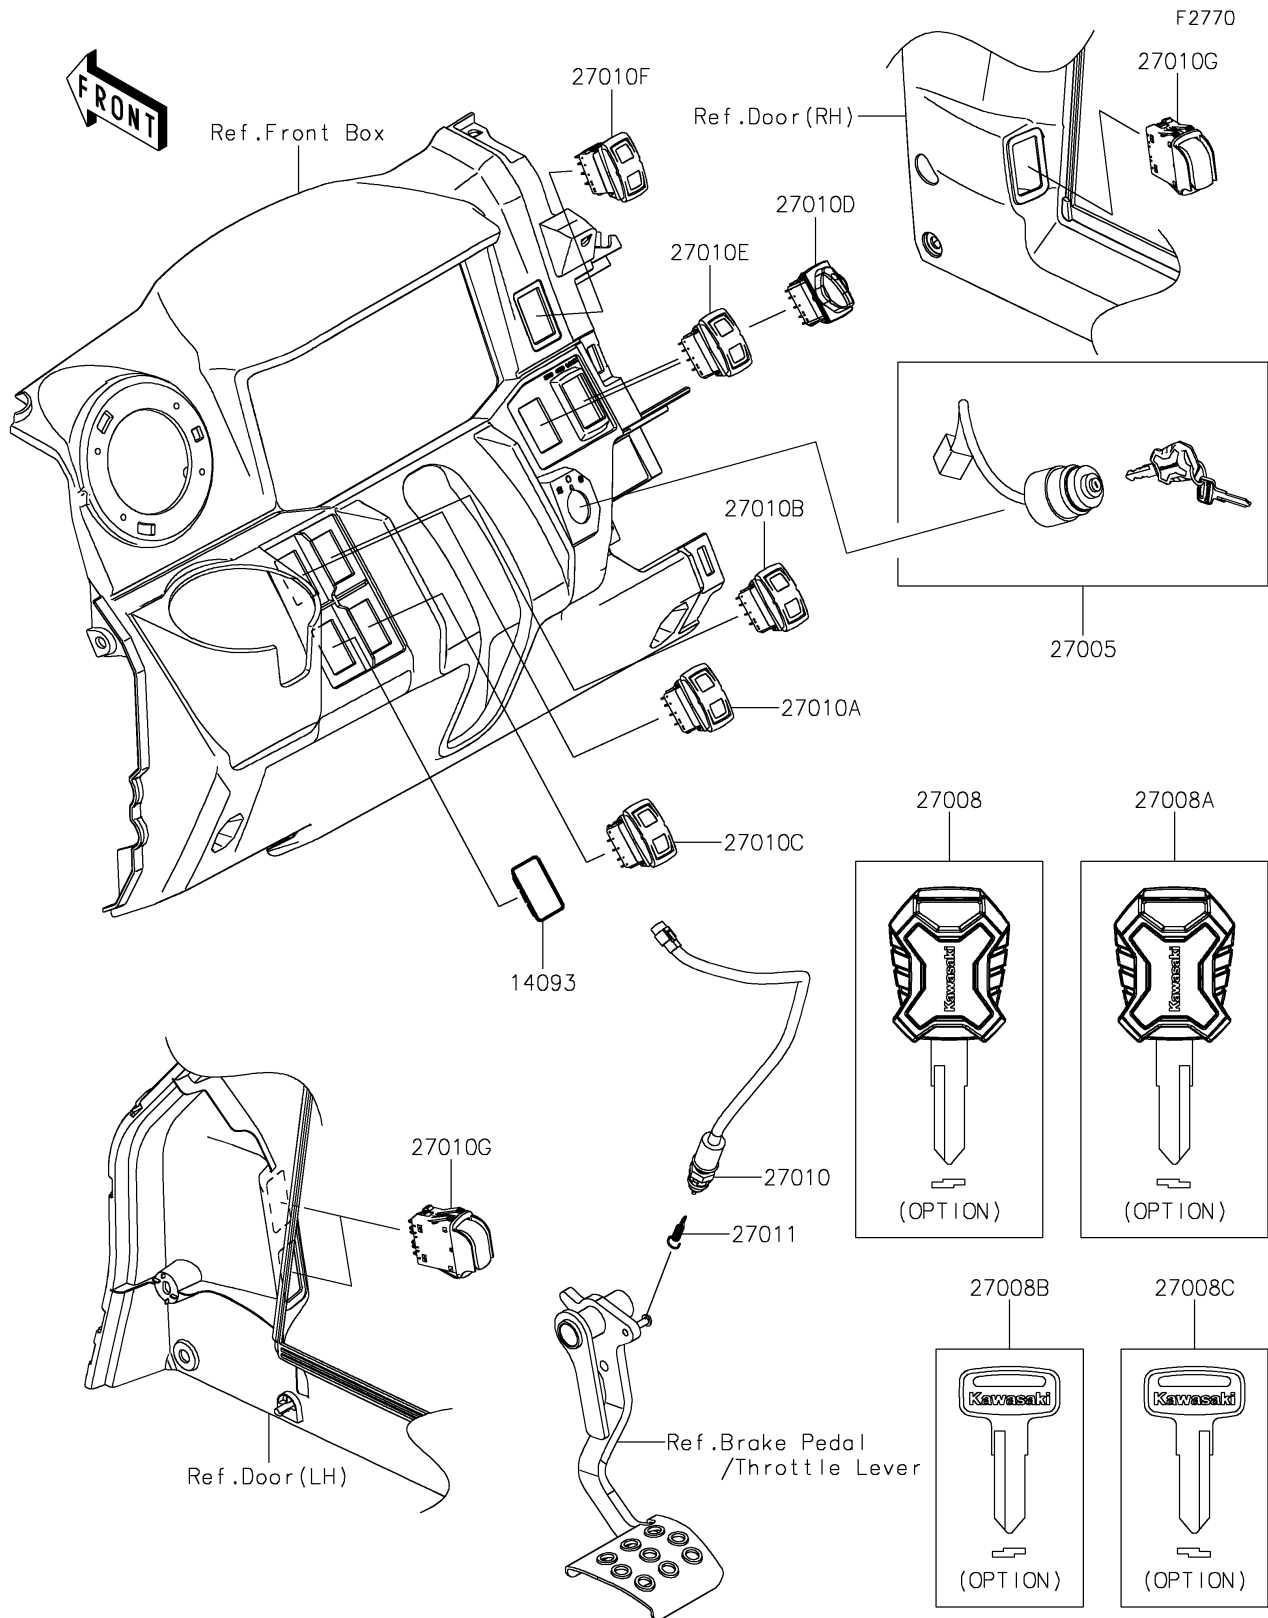

2026 RIDGE® HVAC

PARTS DIAGRAM

Ignition Switch