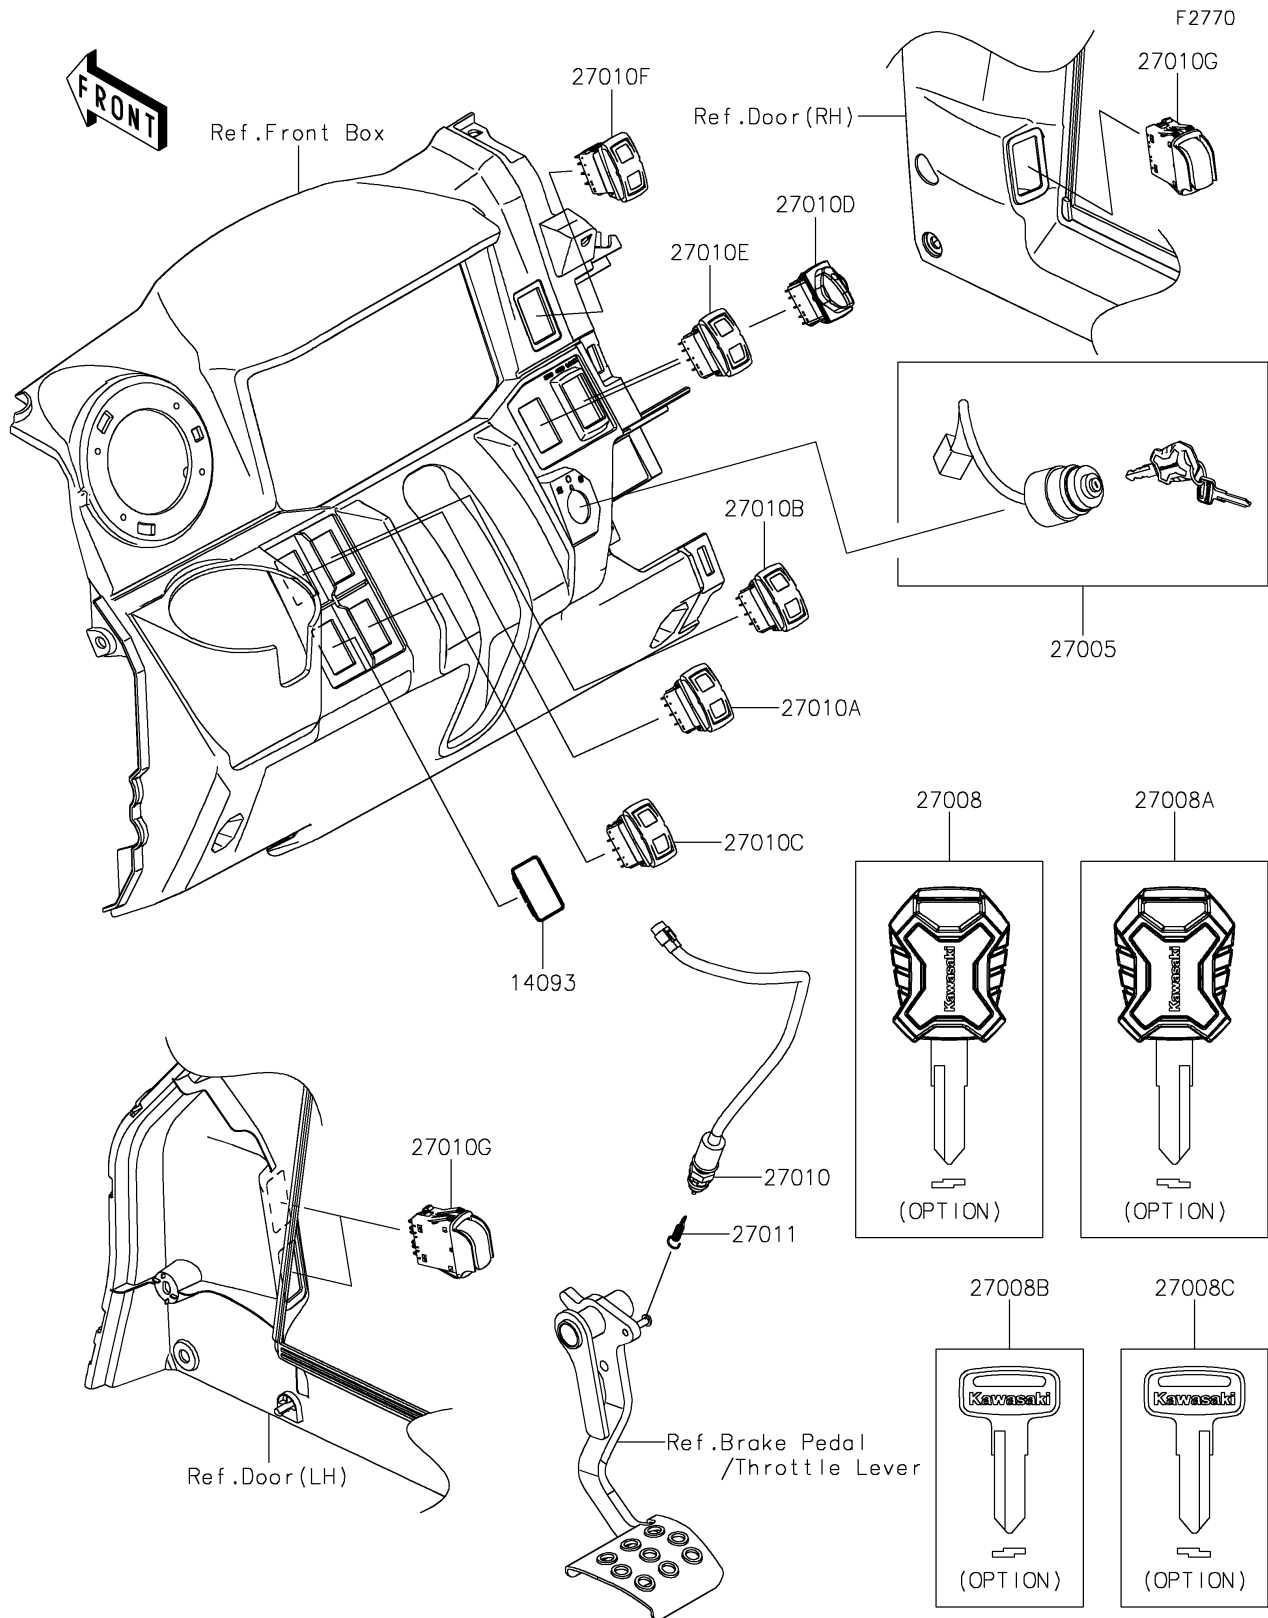

2026 RIDGE HVAC

PARTS DIAGRAM

Ignition Switch

2026 RIDGE HVAC

PARTS LIST

Ignition Switch

ITEM NAME	PART NUMBER	QUANTITY
COVER,SWITCH (Ref # 14093)	14093-1202	1
SWITCH-ASSY-IGNITION (Ref # 27005)	27005-0733	1
KEY-LOCK,BLANK,MASCOT (Ref # 27008)	27008-0713	1
KEY-LOCK,BLANK,MASCOT (Ref # 27008A)	27008-0714	1
KEY-LOCK,BLANK (Ref # 27008B)	27008-1153	1
KEY-LOCK,BLANK (Ref # 27008C)	27008-1157	1
SWITCH,BRAKE (Ref # 27010)	27010-0724	1
SWITCH,UP/DOWN (Ref # 27010A)	27010-0954	1
SWITCH,SELECT/RETURN (Ref # 27010B)	27010-0955	1
SWITCH,HEAD LAMP (Ref # 27010C)	27010-0984	1
SWITCH,2WD/4WD (Ref # 27010D)	27010-0986	1
SWITCH,3PW MODE (Ref # 27010E)	27010-0987	1
SWITCH,WIPER&WASHER (Ref # 27010F)	27010-0989	1
SWITCH,POWER WINDOW (Ref # 27010G)	27010-1539	3
SPRING,BRAKE LAMP SWITCH (Ref # 27011)	27011-006	1