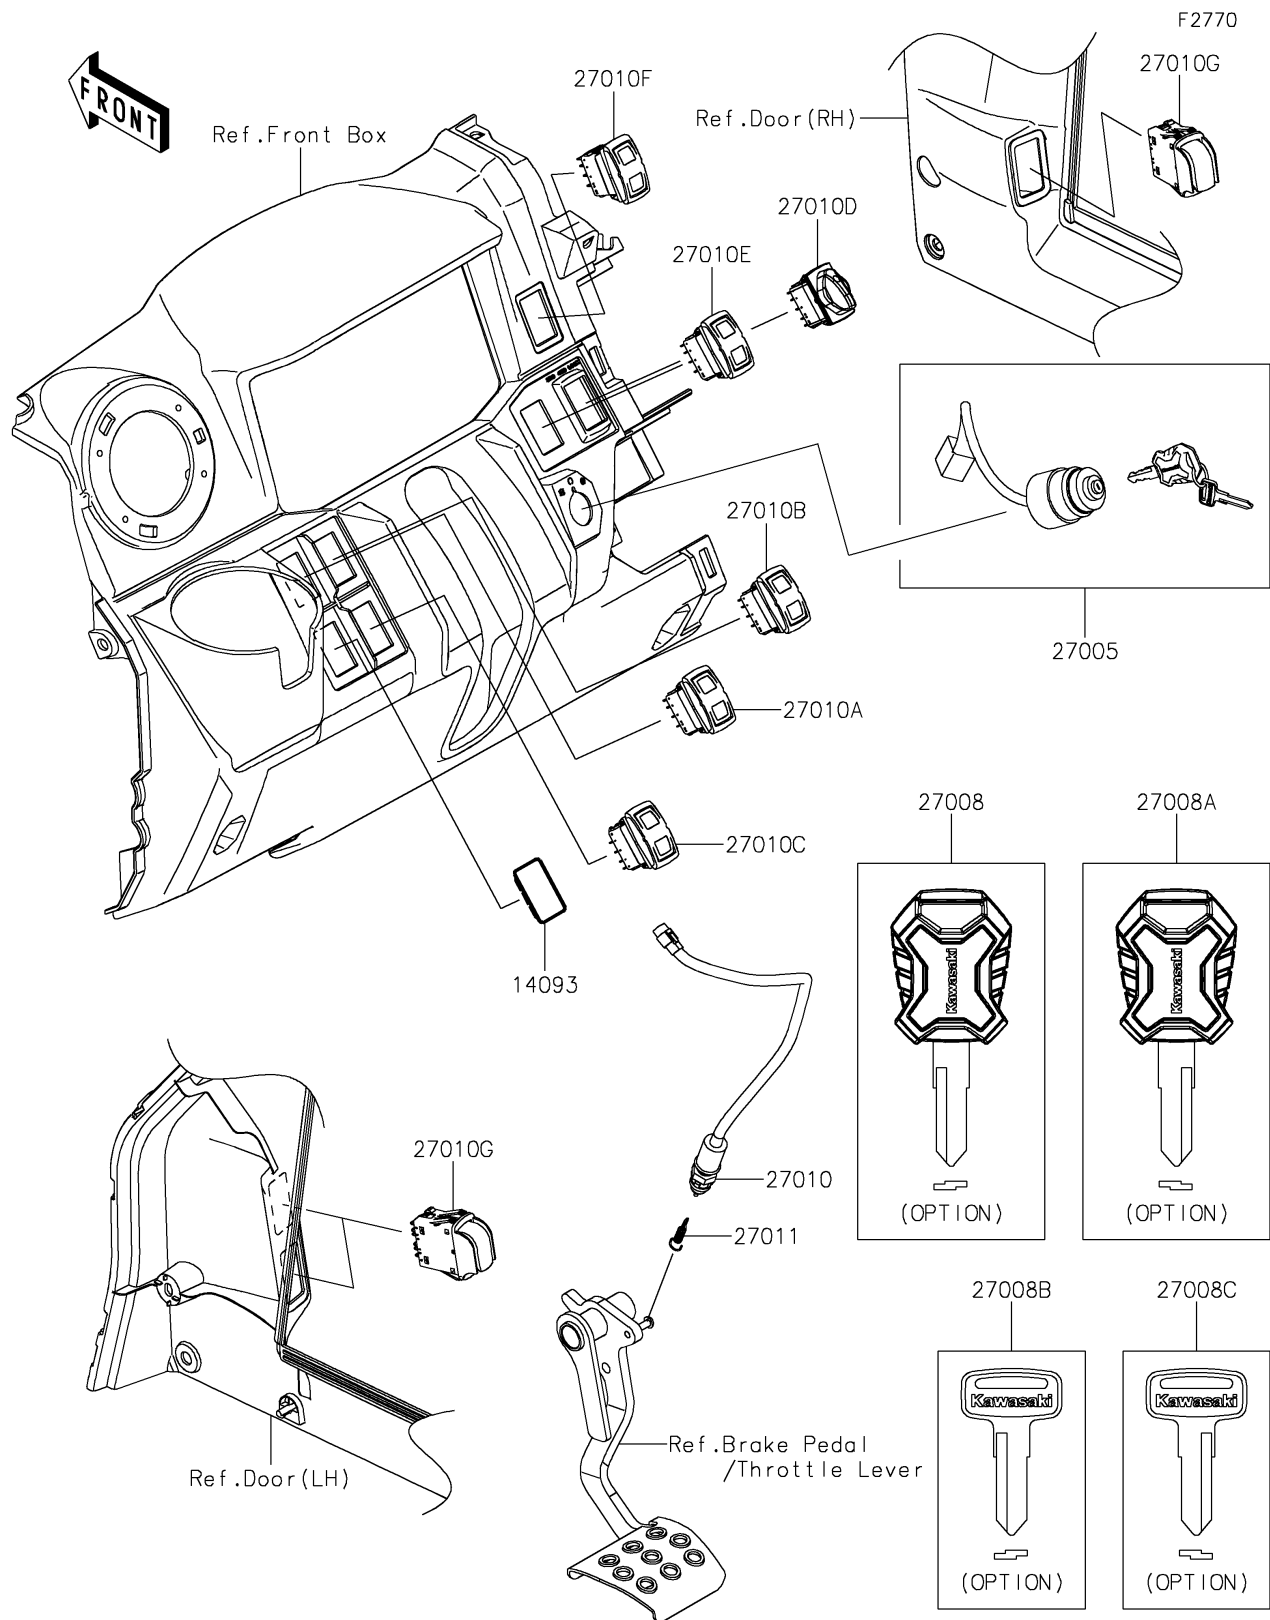

2026 RIDGE® HVAC CAMO

PARTS DIAGRAM

Ignition Switch