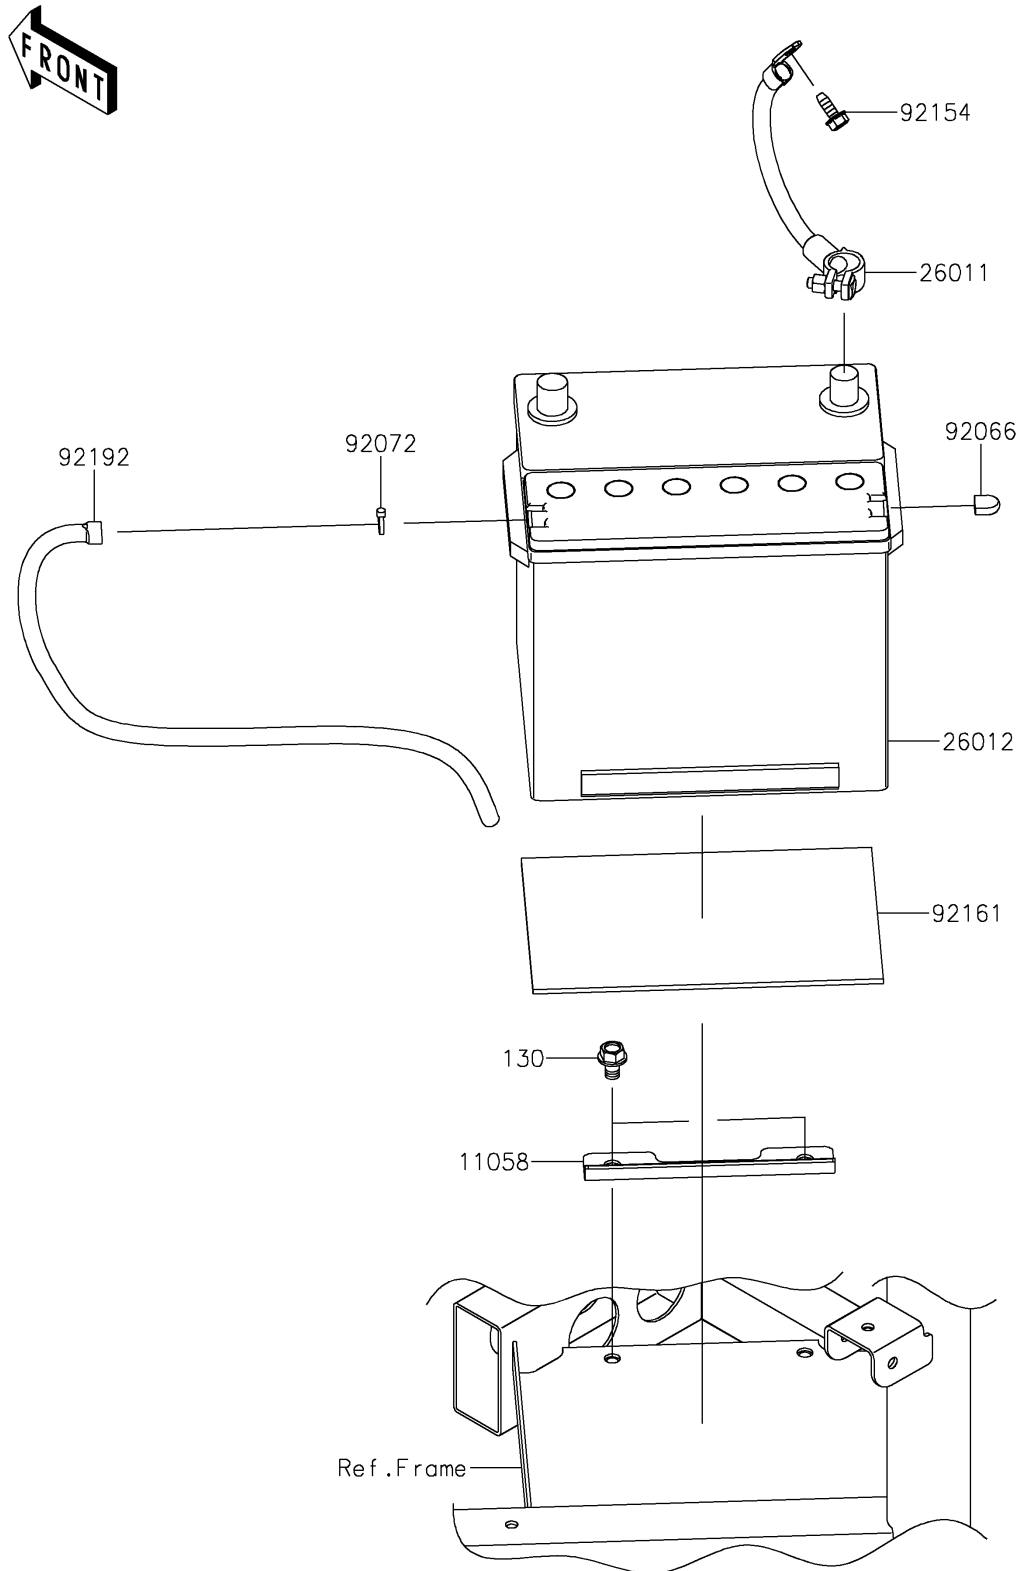

2026 RIDGE® HVAC CAMO

PARTS DIAGRAM

Battery

F2761

2026 RIDGE® HVAC CAMO

PARTS LIST

Battery

ITEM NAME	PART NUMBER	QUANTITY
BRACKET,BATTERY (Ref # 11058)	11058-0790	1
WIRE-LEAD,BATTERY(-) (Ref # 26011)	26011-1871	1
BATTERY,12V 32AH (Ref # 26012)	26012-0619	1
PLUG,BREATHER (Ref # 92066)	92066-1592	1
BAND,92X2.4 (Ref # 92072)	92072-0791	1
BOLT,FLANGED,6X16 (Ref # 92154)	92154-0551	1
DAMPER (Ref # 92161)	92161-0578	1
TUBE,BREATHER,7X10X450 (Ref # 92192)	92192-1694	1
BOLT-FLANGED,8X12 (Ref # 130)	130BA0812	2