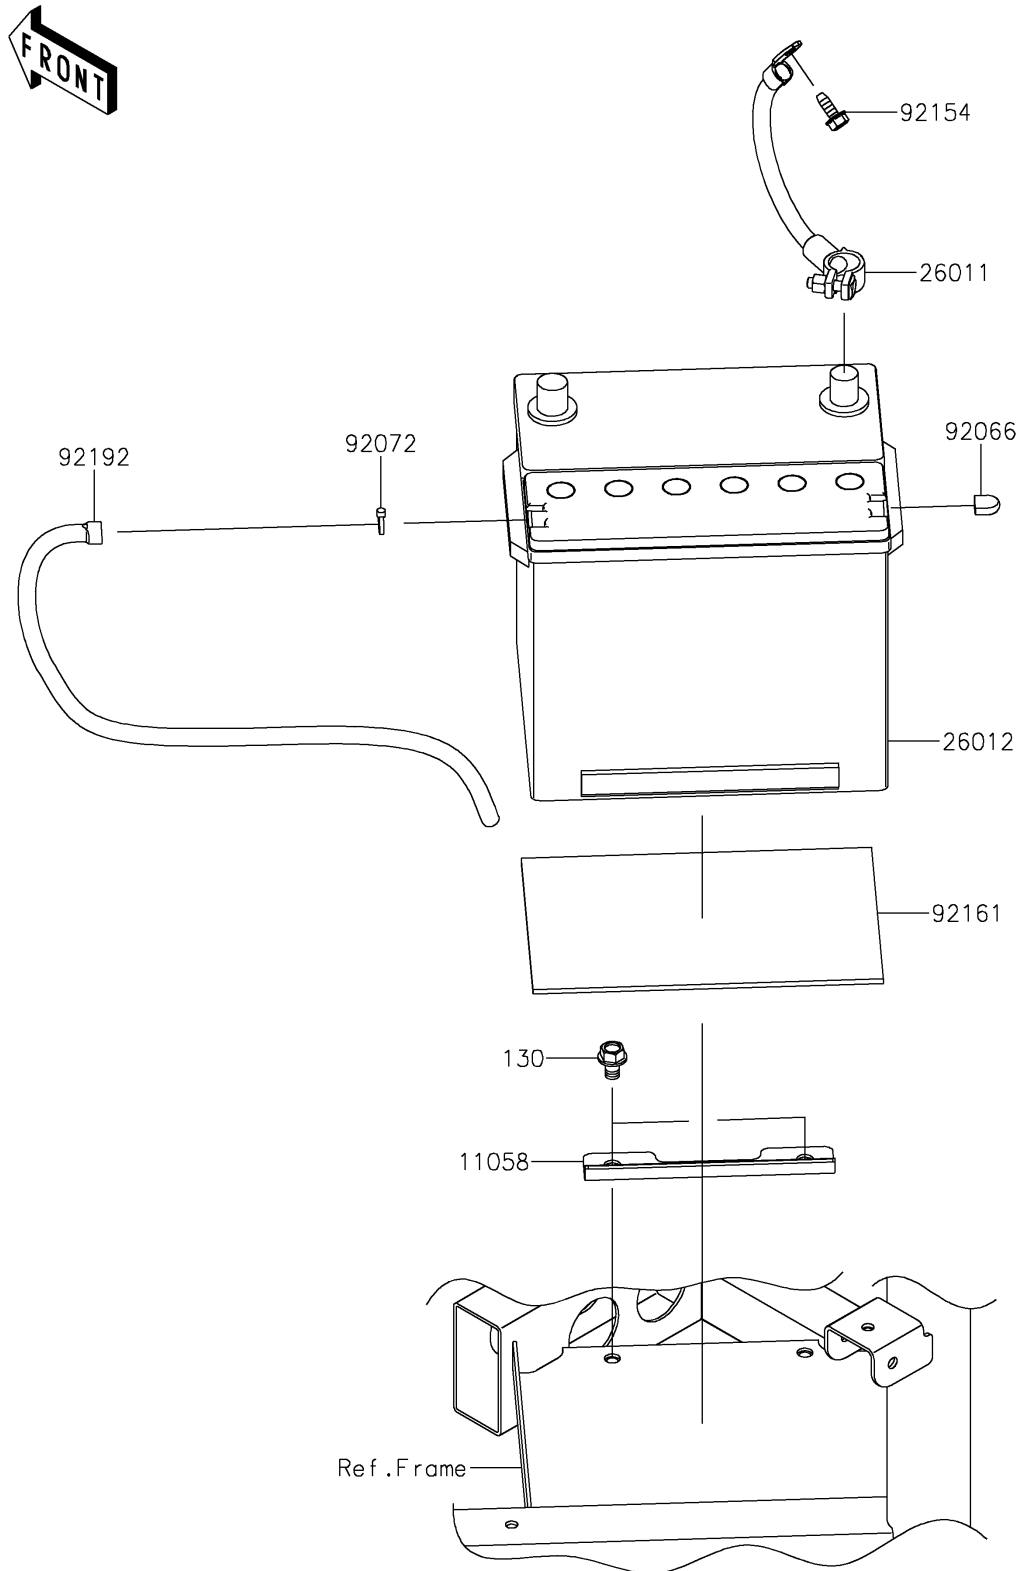

2026 RIDGE HVAC Camo

PARTS DIAGRAM

Battery

F2761

2026 RIDGE HVAC Camo

PARTS LIST

Battery

ITEM NAME	PART NUMBER	QUANTITY
BRACKET,BATTERY (Ref # 11058)	11058-0790	1
WIRE-LEAD,BATTERY(-) (Ref # 26011)	26011-1871	1
BATTERY,12V 32AH (Ref # 26012)	26012-0619	1
PLUG,BREATHER (Ref # 92066)	92066-1592	1
BAND,92X2.4 (Ref # 92072)	92072-0791	1
BOLT,FLANGED,6X16 (Ref # 92154)	92154-0551	1
DAMPER (Ref # 92161)	92161-0578	1
TUBE,BREATHER,7X10X450 (Ref # 92192)	92192-1694	1
BOLT-FLANGED,8X12 (Ref # 130)	130BA0812	2