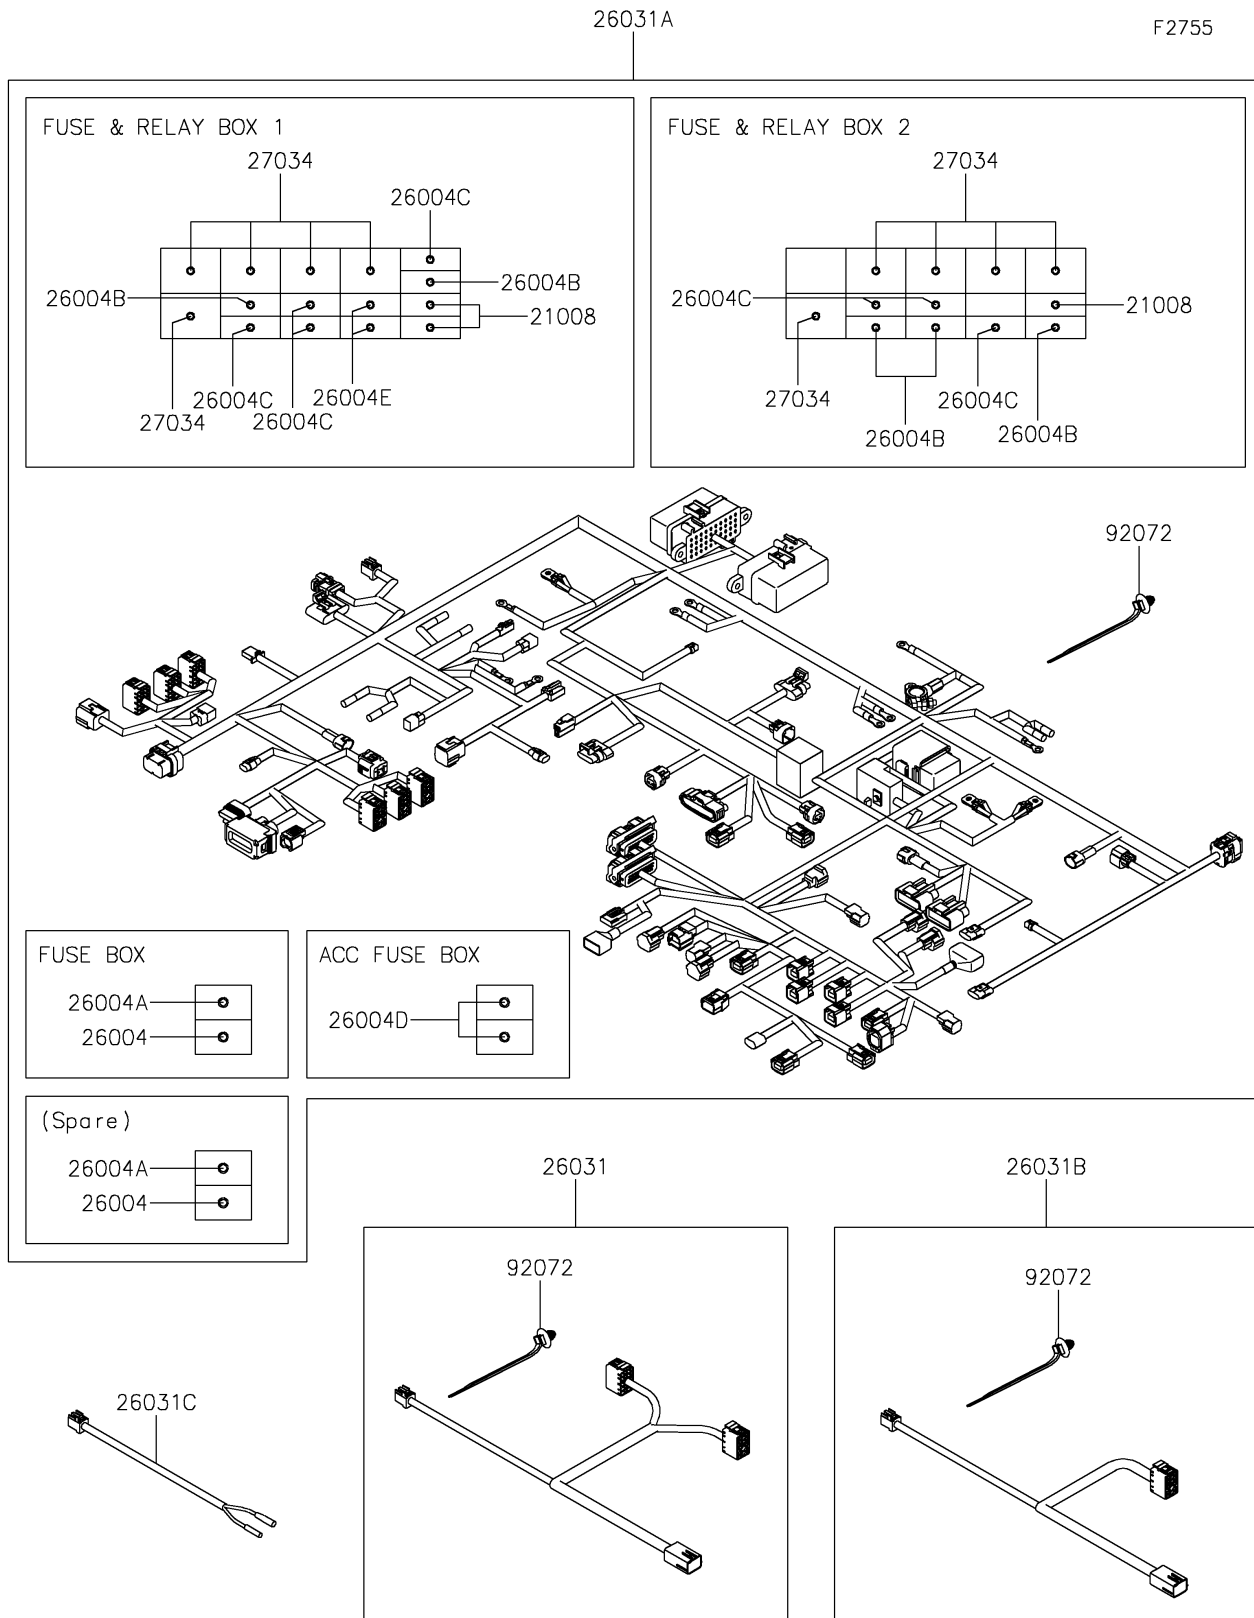

2026 RIDGE® HVAC

PARTS DIAGRAM

Harness

2026 RIDGE® HVAC

PARTS LIST

Harness

ITEM NAME	PART NUMBER	QUANTITY
BREAKER,20A (Ref # 21008)	21008-0017	3
FUSE-ASSY,SLOW-BLOW,60A (Ref # 26004)	26004-0029	2
FUSE-ASSY,SLOW-BLOW,70A (Ref # 26004A)	26004-0030	2
FUSE-ASSY,20A (Ref # 26004B)	26004-0033	5
FUSE-ASSY,10A (Ref # 26004C)	26004-0034	7
FUSE-ASSY,40A (Ref # 26004D)	26004-0035	2
FUSE-ASSY,30A (Ref # 26004E)	26004-0043	2
HARNESS,SUB,DOOR,LH (Ref # 26031)	26031-3942	1
HARNESS,MAIN (Ref # 26031A)	26031-4014	1
HARNESS,SUB,DOOR,RH (Ref # 26031B)	26031-4015	1
HARNESS,SUB,ROOM LIGHT (Ref # 26031C)	26031-4076	1
RELAY (Ref # 27034)	27034-0013	10
BAND,OS170-FT7(BLACK) (Ref # 92072)	92072-1414	AR