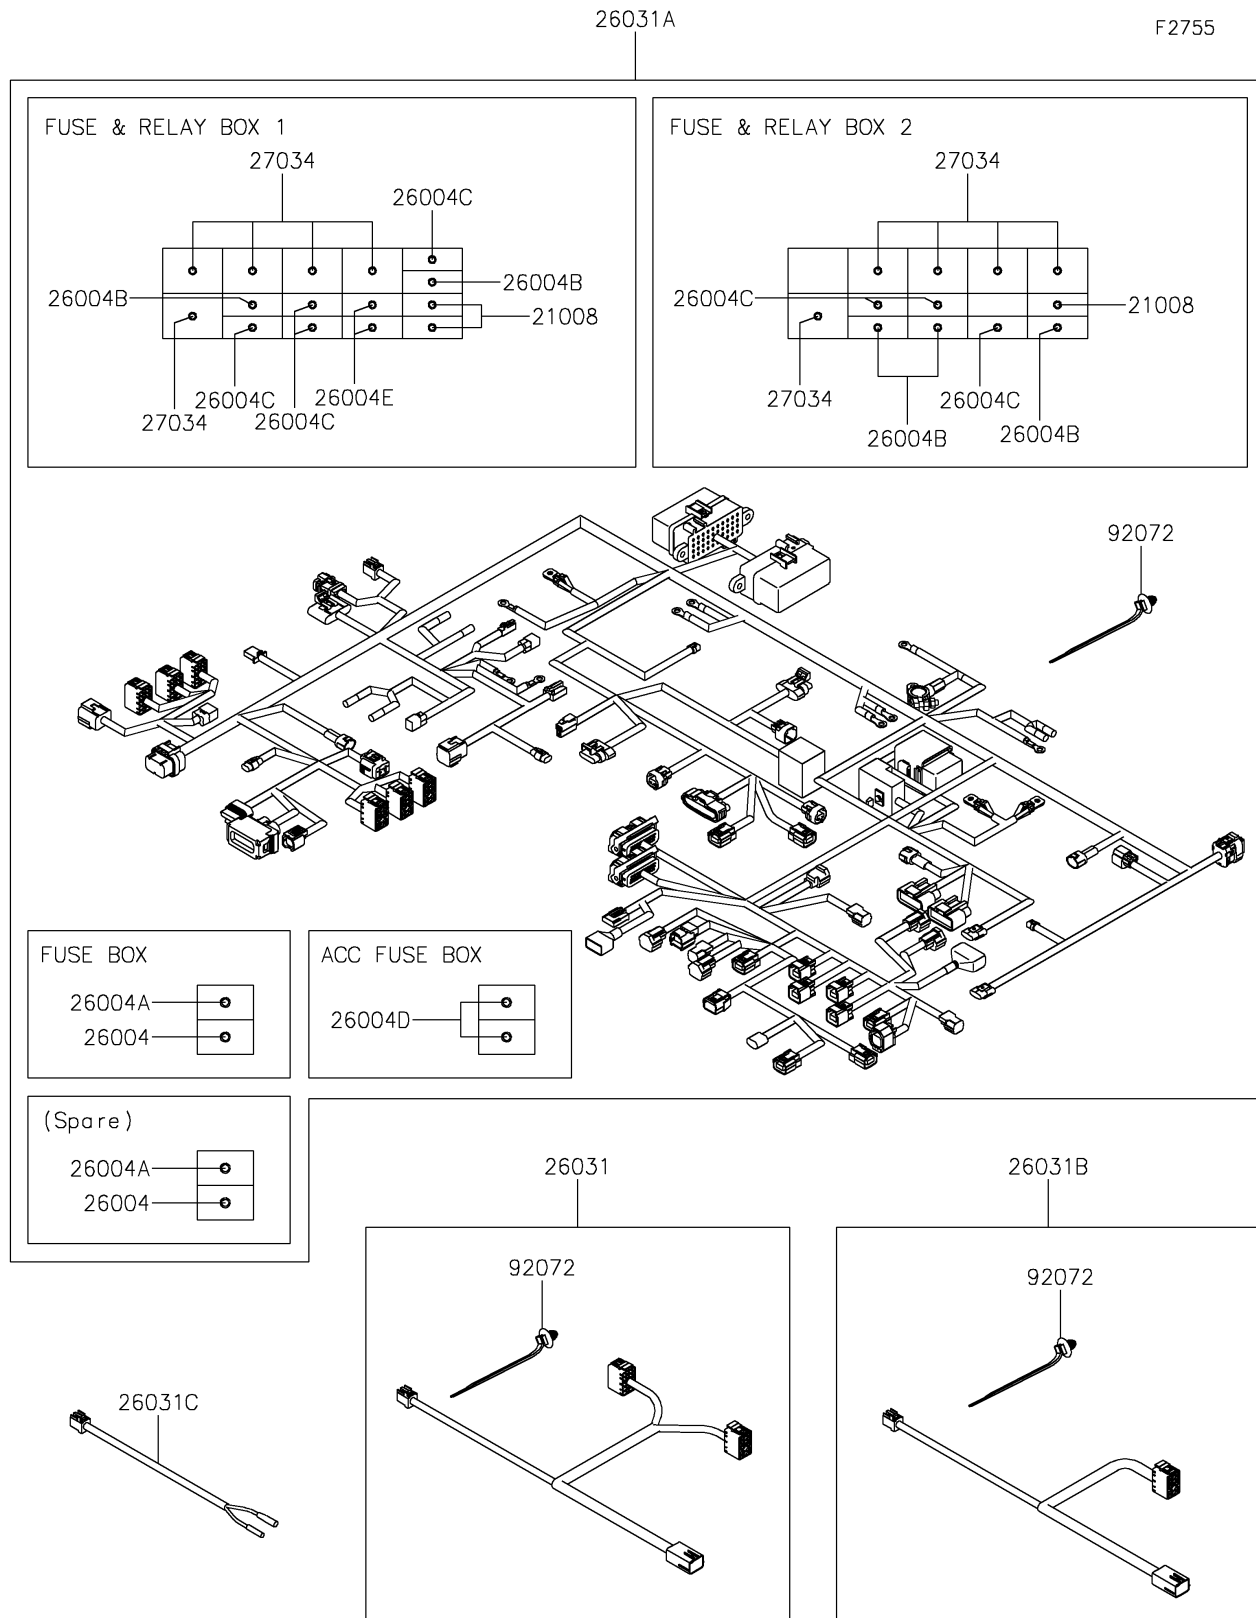

## PARTS DIAGRAM

### Harness

## PARTS LIST

### Harness

ITEM NAME	PART NUMBER	QUANTITY
BREAKER,20A (Ref # 21008)	21008-0017	3
FUSE-ASSY,SLOW-BLOW,60A (Ref # 26004)	26004-0029	2
FUSE-ASSY,SLOW-BLOW,70A (Ref # 26004A)	26004-0030	2
FUSE-ASSY,20A (Ref # 26004B)	26004-0033	5
FUSE-ASSY,10A (Ref # 26004C)	26004-0034	7
FUSE-ASSY,40A (Ref # 26004D)	26004-0035	2
FUSE-ASSY,30A (Ref # 26004E)	26004-0043	2
HARNESS,SUB,DOOR,LH (Ref # 26031)	26031-3942	1
HARNESS,MAIN (Ref # 26031A)	26031-4014	1
HARNESS,SUB,DOOR,RH (Ref # 26031B)	26031-4015	1
HARNESS,SUB,ROOM LIGHT (Ref # 26031C)	26031-4076	1
RELAY (Ref # 27034)	27034-0013	10
BAND,OS170-FT7(BLACK) (Ref # 92072)	92072-1414	AR