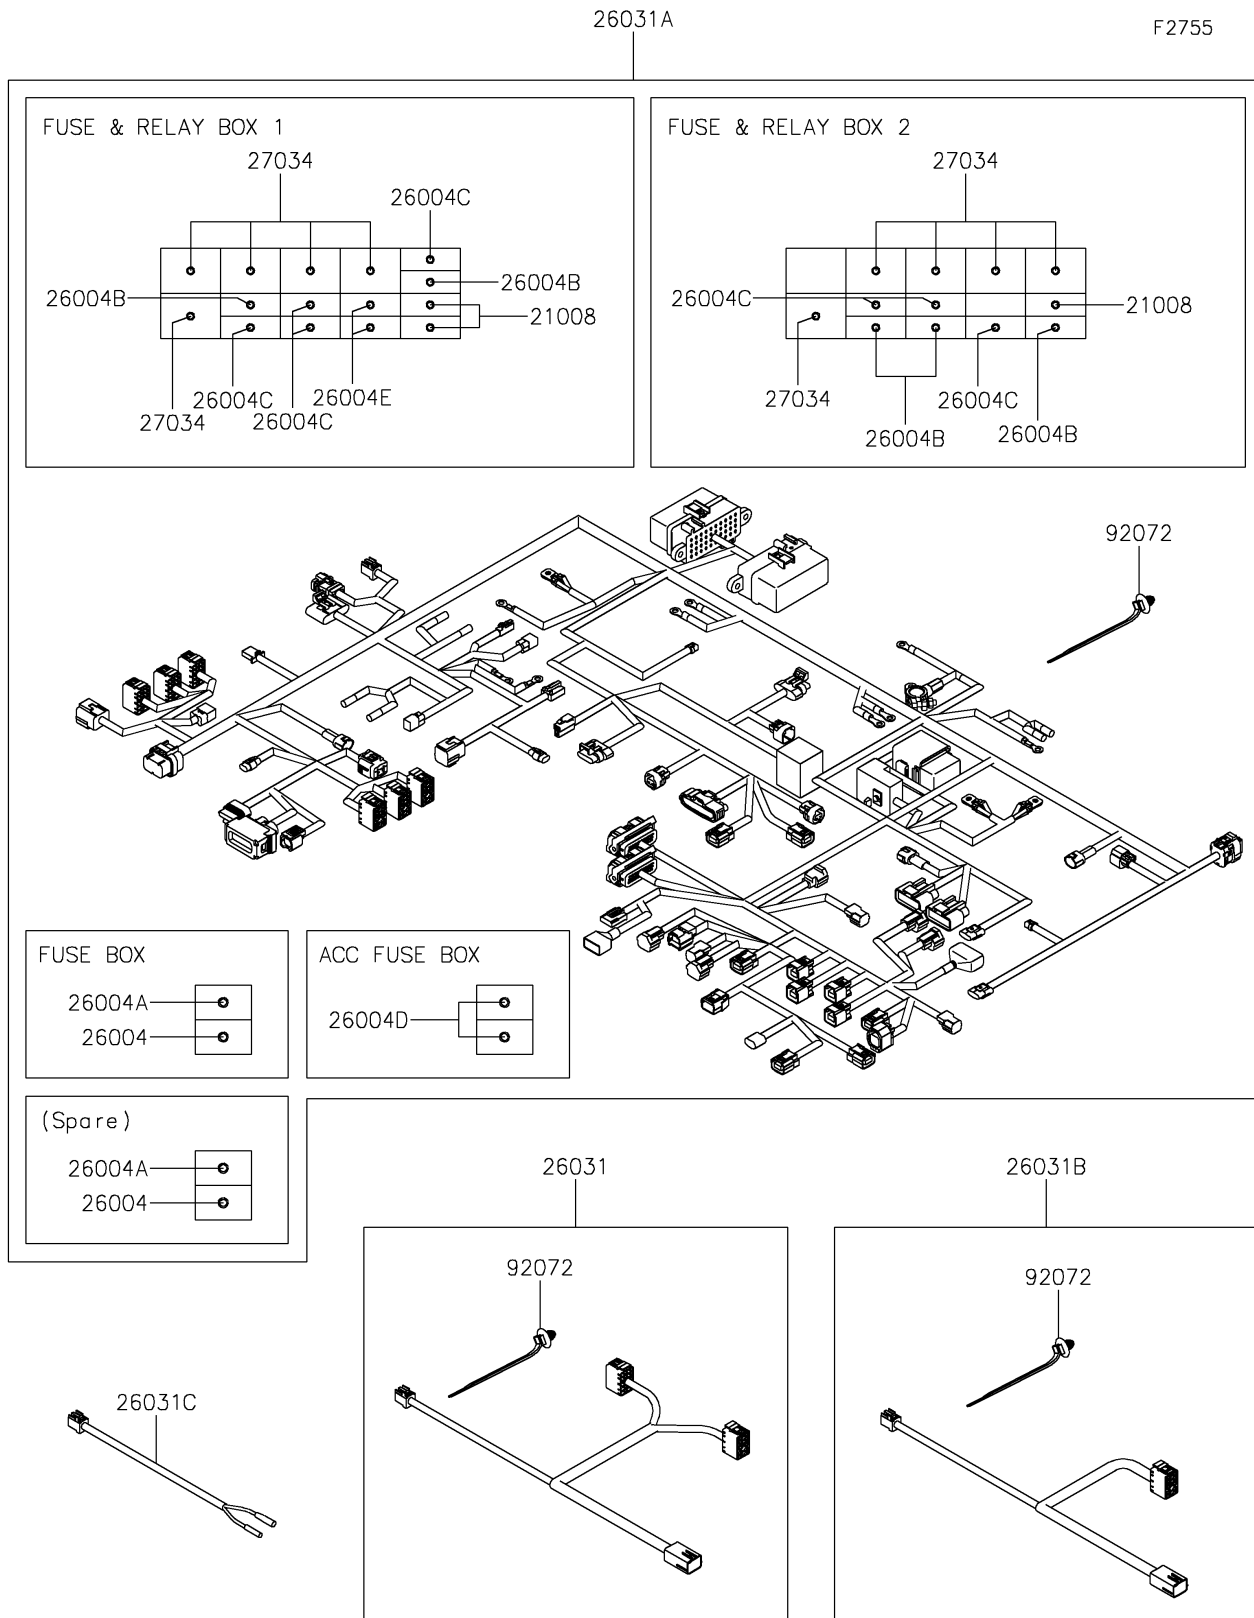

## PARTS DIAGRAM

### Harness

## PARTS LIST

### Harness

ITEM NAME	PART NUMBER	QUANTITY
BREAKER,20A (Ref # 21008)	21008-0017	3
FUSE-ASSY,SLOW-BLOW,60A (Ref # 26004)	26004-0029	2
FUSE-ASSY,SLOW-BLOW,70A (Ref # 26004A)	26004-0030	2
FUSE-ASSY,20A (Ref # 26004B)	26004-0033	5
FUSE-ASSY,10A (Ref # 26004C)	26004-0034	7
FUSE-ASSY,40A (Ref # 26004D)	26004-0035	2
FUSE-ASSY,30A (Ref # 26004E)	26004-0043	2
HARNESS,SUB,DOOR,LH (Ref # 26031)	26031-3942	1
HARNESS,MAIN (Ref # 26031A)	26031-4014	1
HARNESS,SUB,DOOR,RH (Ref # 26031B)	26031-4015	1
HARNESS,SUB,ROOM LIGHT (Ref # 26031C)	26031-4076	1
RELAY (Ref # 27034)	27034-0013	10
BAND,OS170-FT7(BLACK) (Ref # 92072)	92072-1414	AR