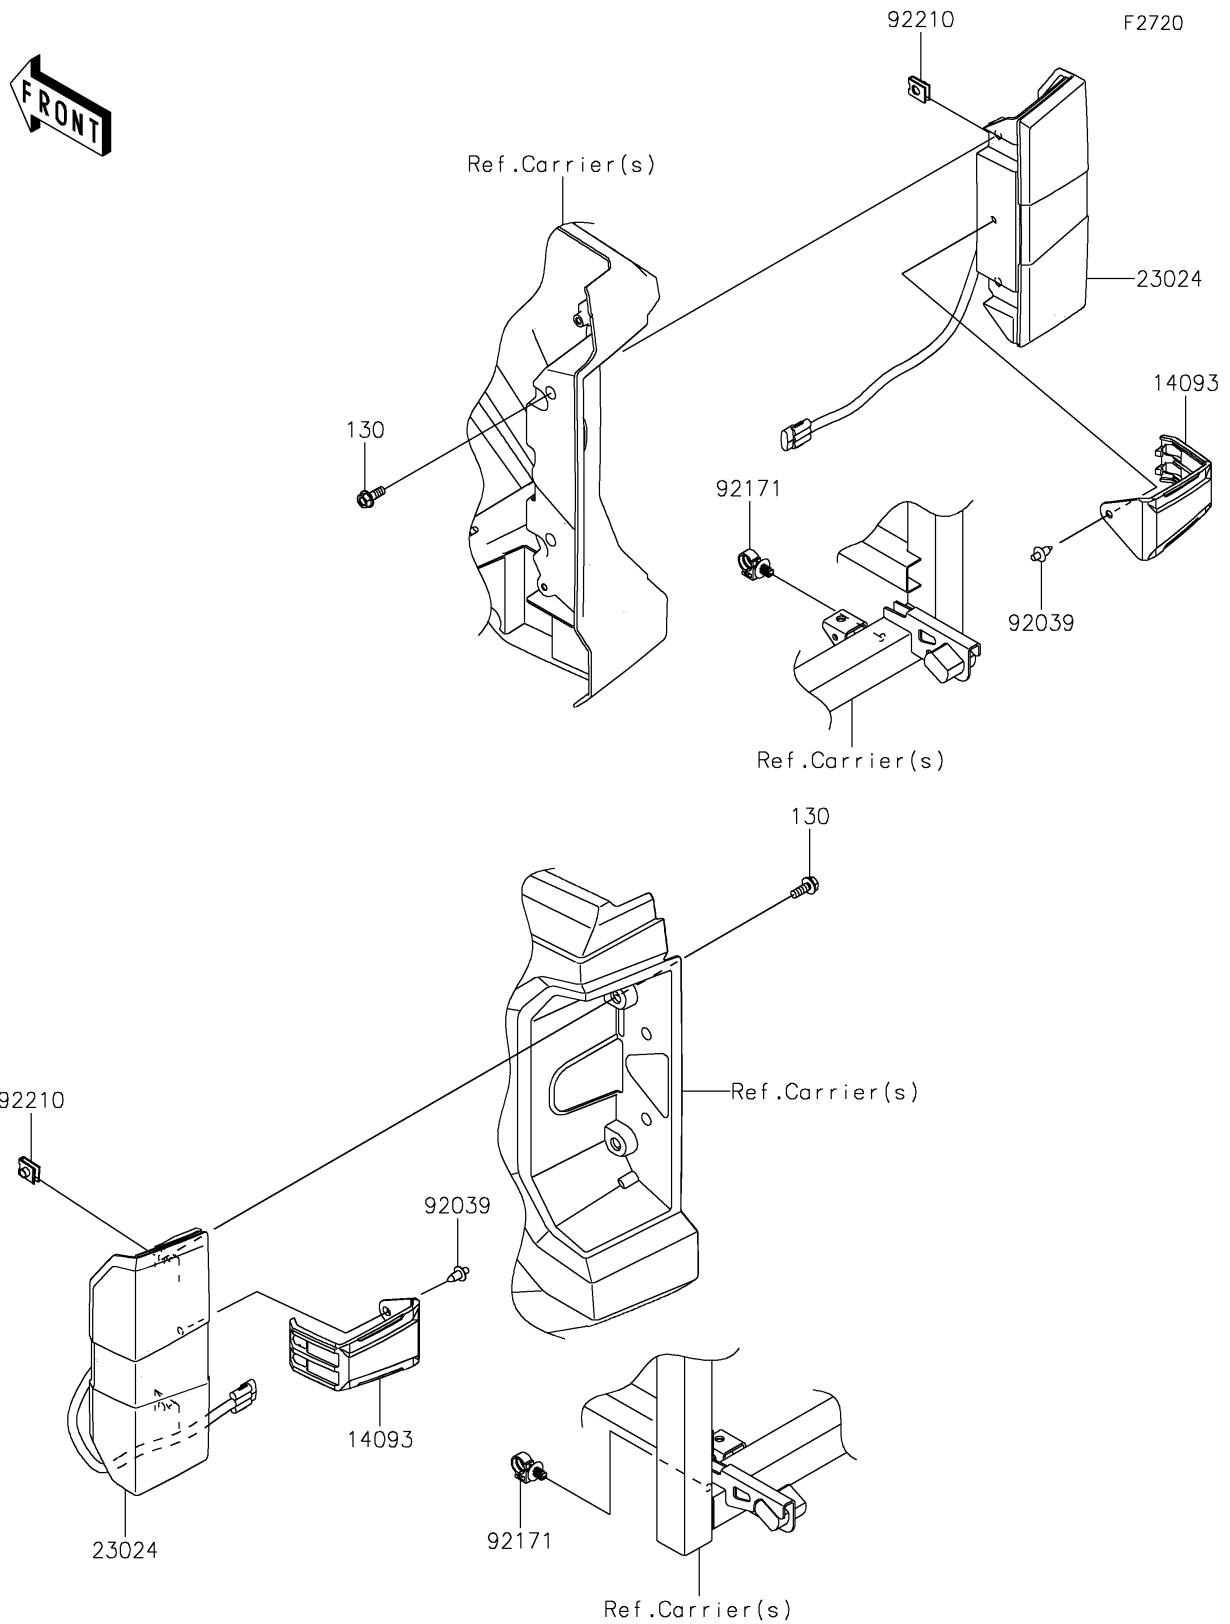

2026 RIDGE® HVAC

PARTS DIAGRAM

Taillight(s)

2026 RIDGE® HVAC

PARTS LIST

Taillight(s)

ITEM NAME	PART NUMBER	QUANTITY
COVER,TAIL LAMP (Ref # 14093)	14093-1413	2
LAMP-ASSY-TAIL,LED (Ref # 23024)	23024-0006	2
RIVET (Ref # 92039)	92039-0068	2
CLAMP (Ref # 92171)	92171-0453	2
NUT (Ref # 92210)	92210-1125	4
BOLT-FLANGED,6X16 (Ref # 130)	130BA0616	4