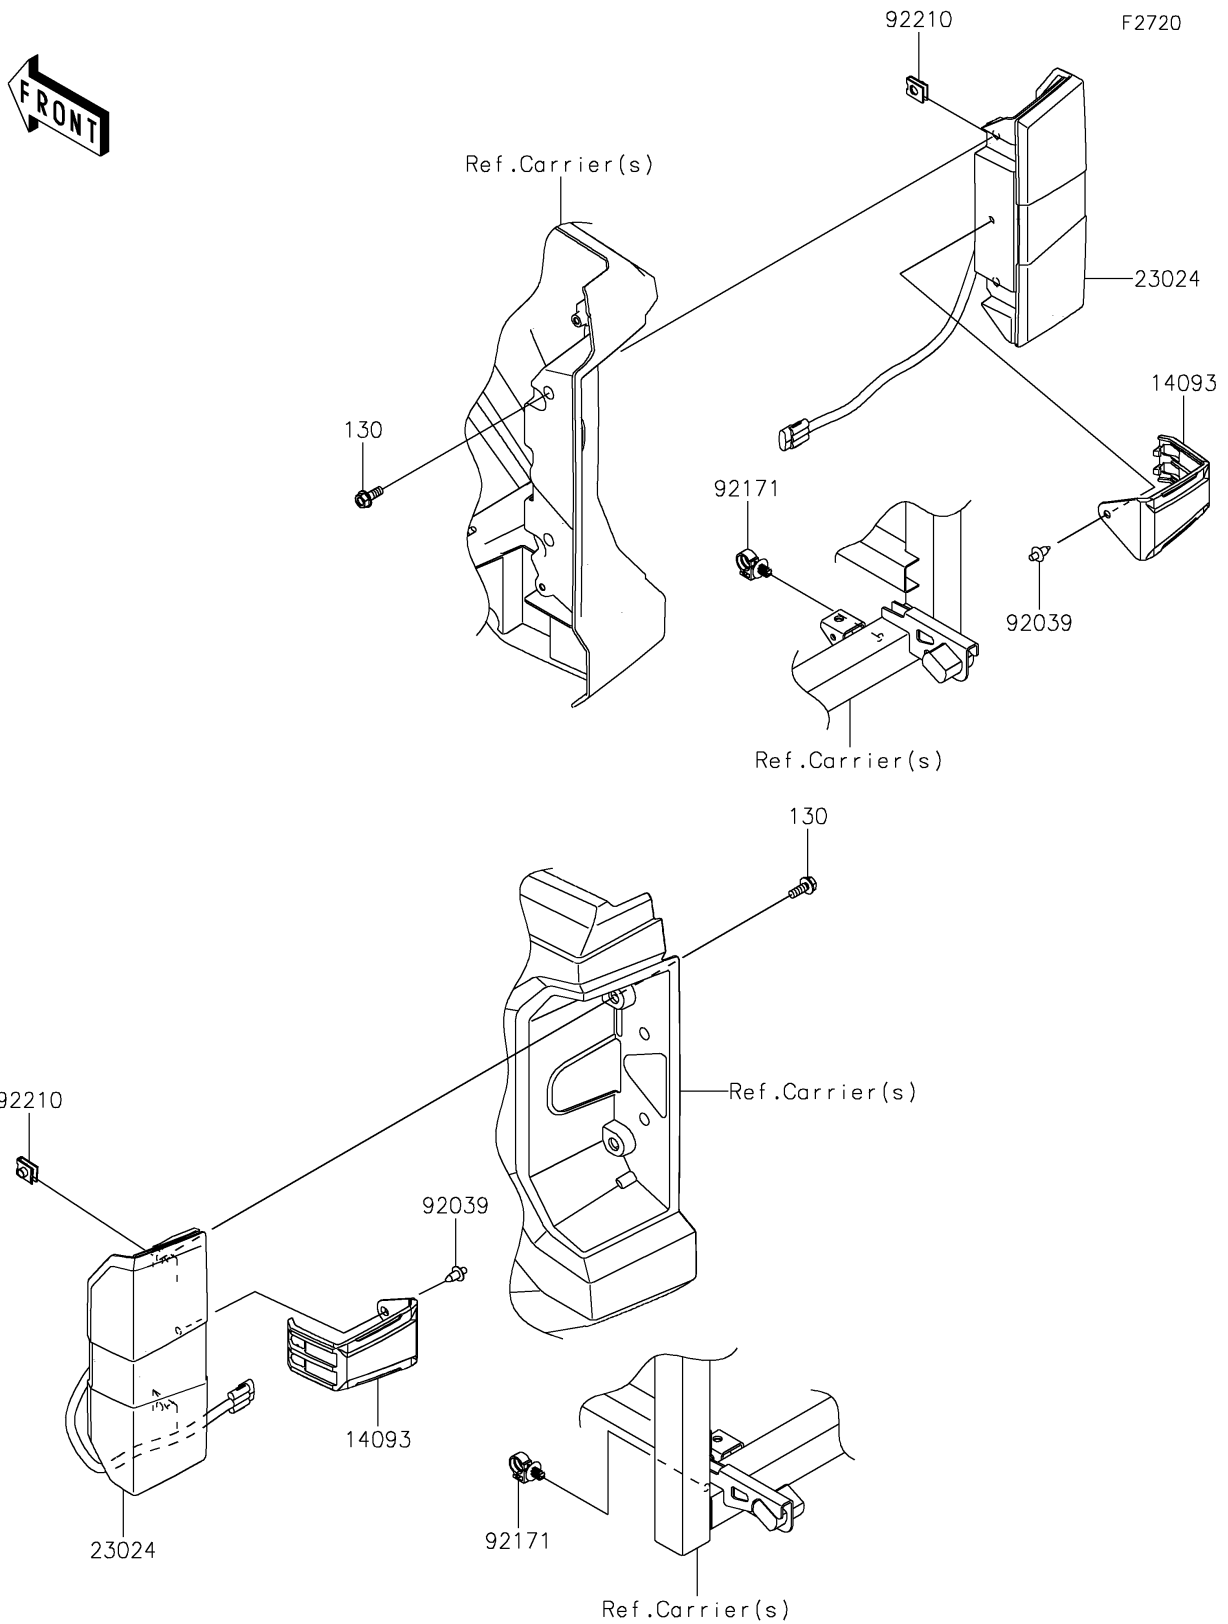

2026 RIDGE HVAC

PARTS DIAGRAM

Taillight(s)

2026 RIDGE HVAC

PARTS LIST

Taillight(s)

ITEM NAME	PART NUMBER	QUANTITY
COVER,TAIL LAMP (Ref # 14093)	14093-1413	2
LAMP-ASSY-TAIL,LED (Ref # 23024)	23024-0006	2
RIVET (Ref # 92039)	92039-0068	2
CLAMP (Ref # 92171)	92171-0453	2
NUT (Ref # 92210)	92210-1125	4
BOLT-FLANGED,6X16 (Ref # 130)	130BA0616	4