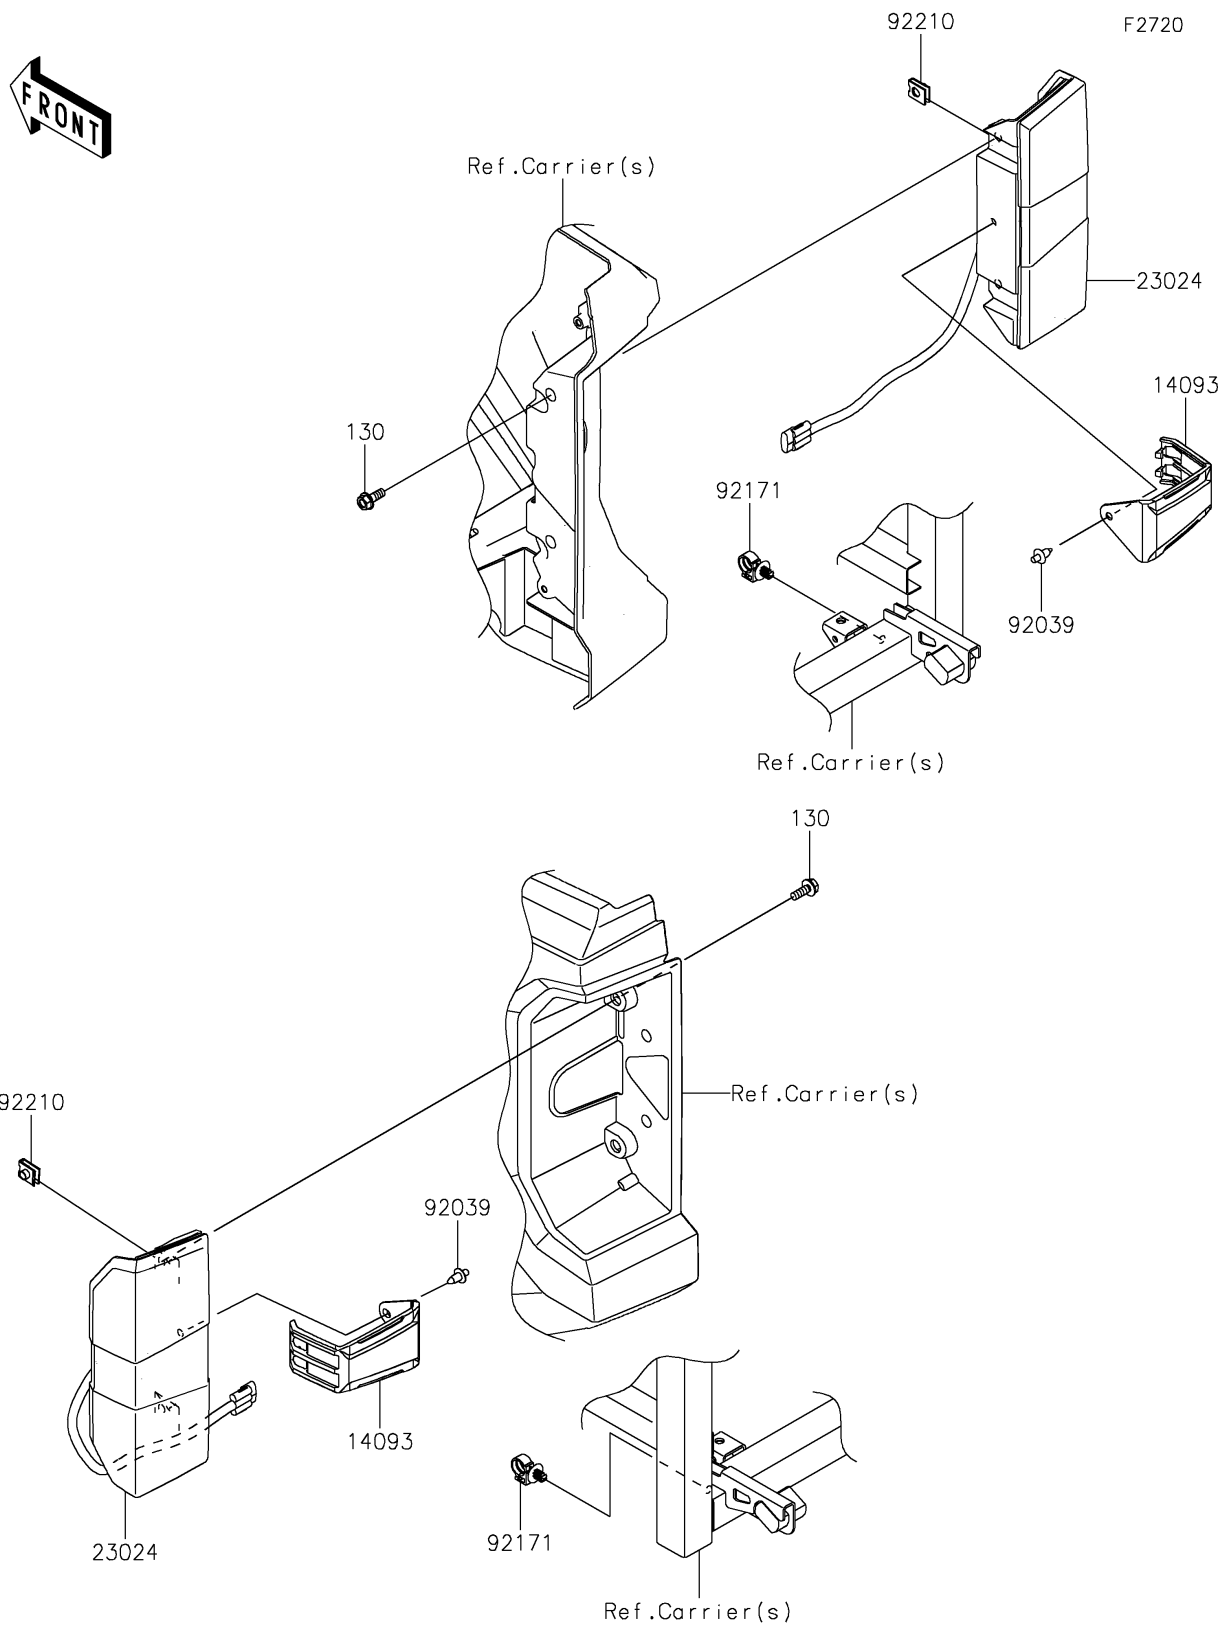

2026 RIDGE® HVAC CAMO

PARTS DIAGRAM

Taillight(s)