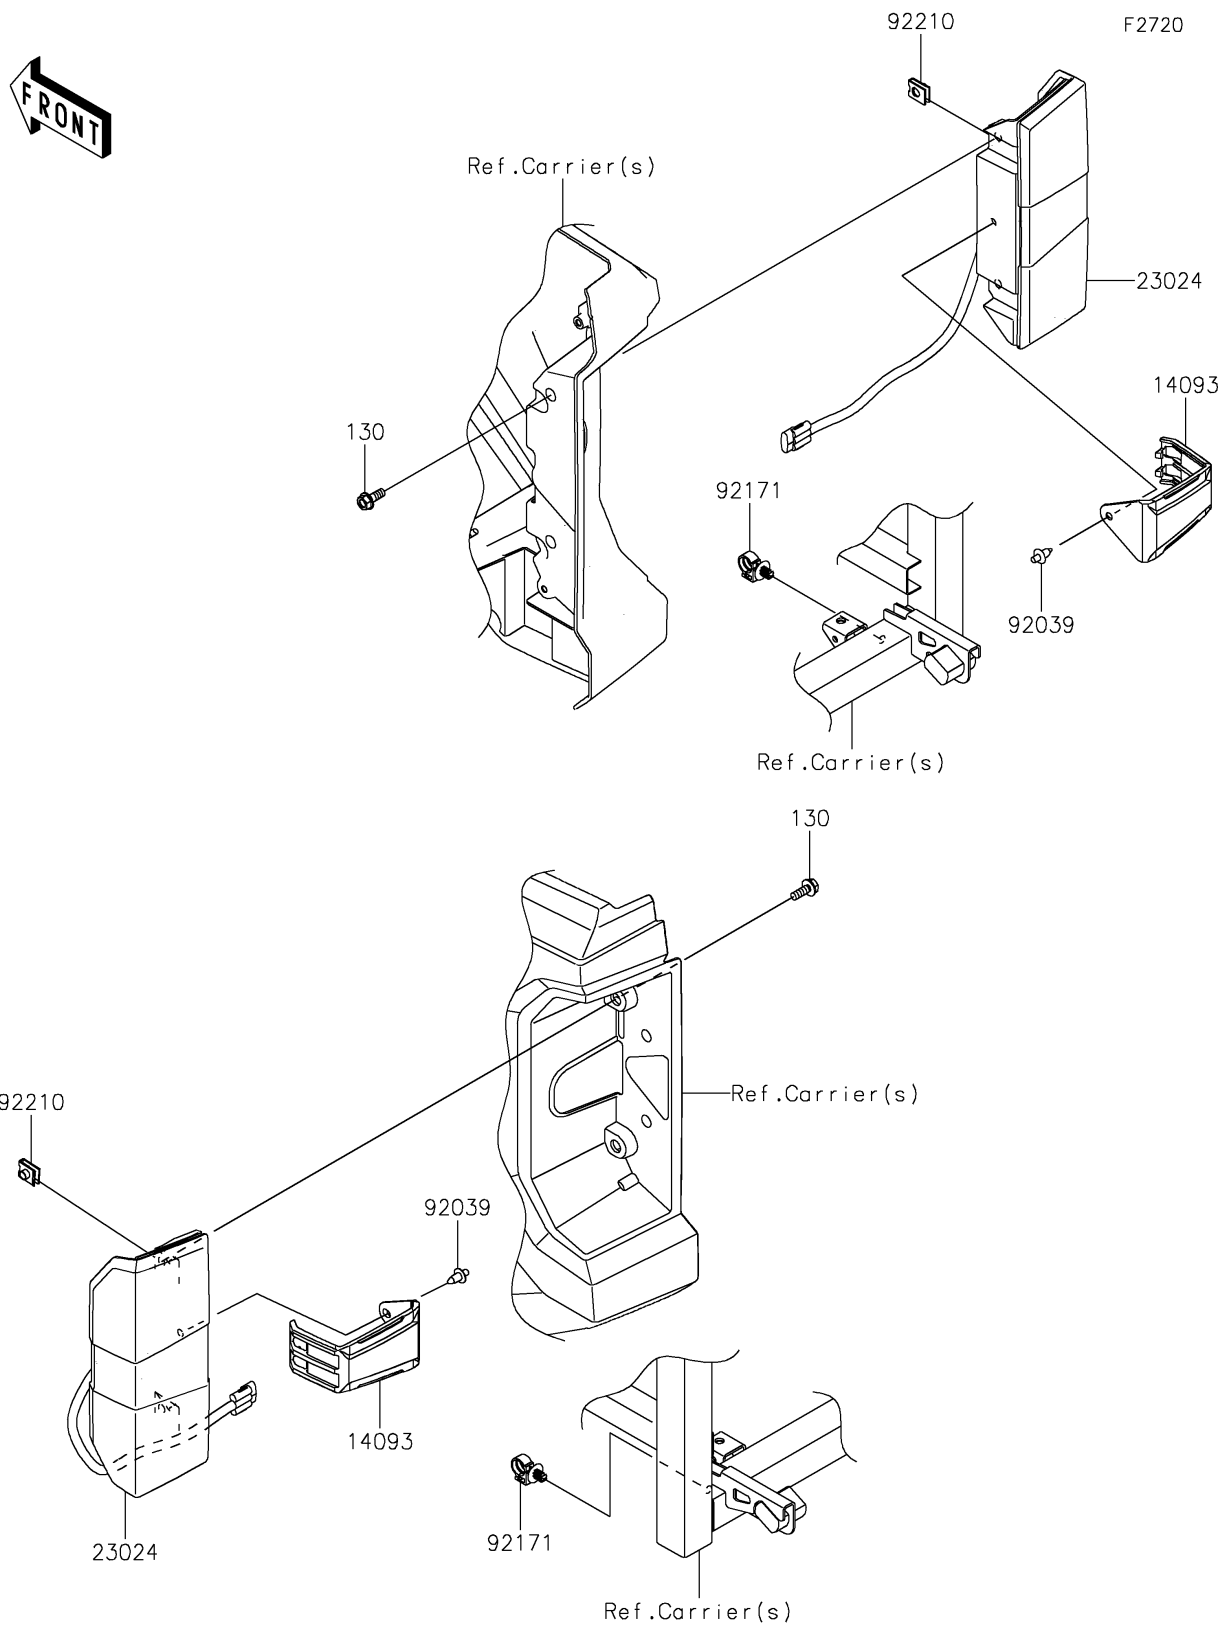

2026 RIDGE HVAC Camo

PARTS DIAGRAM

Taillight(s)

2026 RIDGE HVAC Camo

PARTS LIST

Taillight(s)

ITEM NAME	PART NUMBER	QUANTITY
COVER,TAIL LAMP (Ref # 14093)	14093-1413	2
LAMP-ASSY-TAIL,LED (Ref # 23024)	23024-0006	2
RIVET (Ref # 92039)	92039-0068	2
CLAMP (Ref # 92171)	92171-0453	2
NUT (Ref # 92210)	92210-1125	4
BOLT-FLANGED,6X16 (Ref # 130)	130BA0616	4