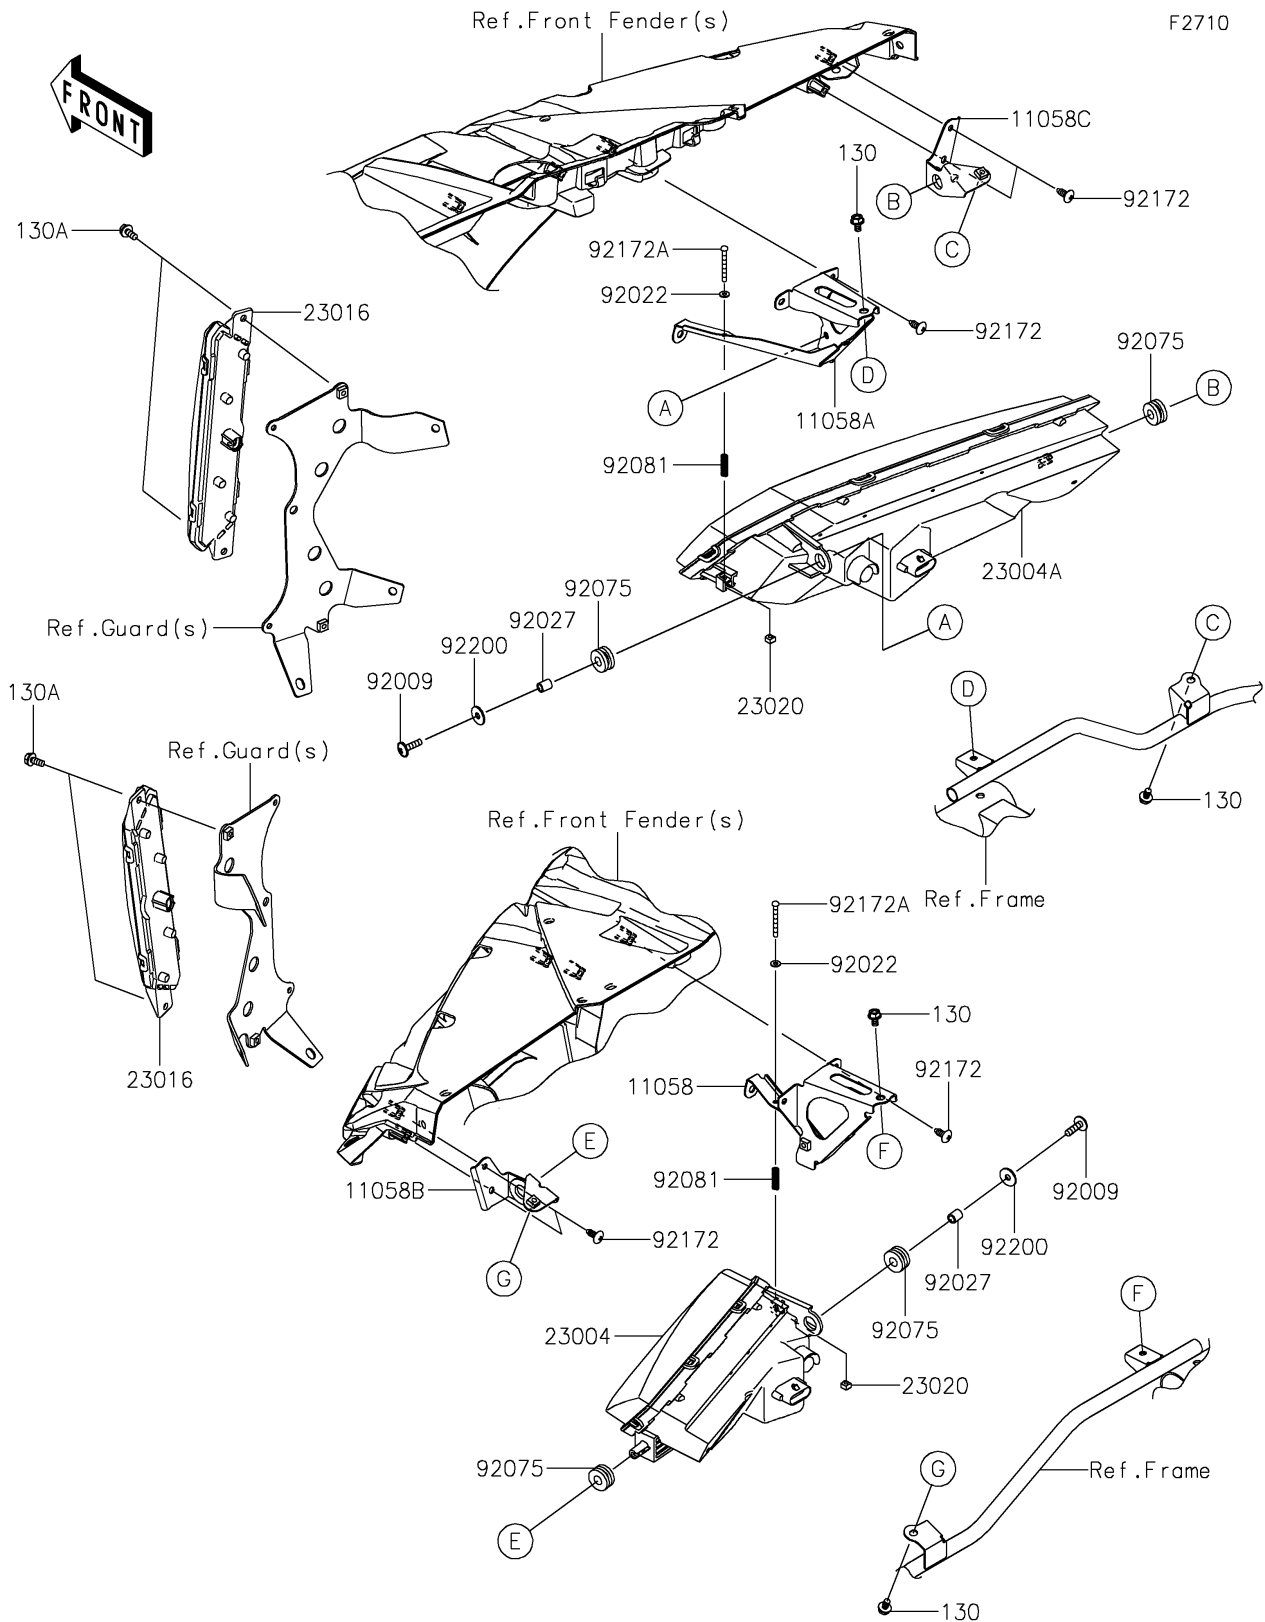

2026 RIDGE® HVAC

PARTS DIAGRAM

Headlight(s)

2026 RIDGE® HVAC

PARTS LIST

Headlight(s)

ITEM NAME	PART NUMBER	QUANTITY
BRACKET,HEAD LAMP,LH,IN (Ref # 11058)	11058-0218	1
BRACKET,HEAD LAMP,RH,IN (Ref # 11058A)	11058-0219	1
BRACKET,HEAD LAMP,LH,OUT (Ref # 11058B)	11058-0220	1
BRACKET,HEAD LAMP,RH,OUT (Ref # 11058C)	11058-0221	1
LAMP-HEAD,LED,LH (Ref # 23004)	23004-0435	1
LAMP-HEAD,LED,RH (Ref # 23004A)	23004-0436	1
LAMP-ASSY,LED,CLEAR (Ref # 23016)	23016-0677	2
NUT,4MM,FOCUS ADJUST (Ref # 23020)	23020-018	2
SCREW,6X22,BLACK (Ref # 92009)	92009-1256	2
WASHER (Ref # 92022)	92022-563	2
COLLAR,6.8X10X12 (Ref # 92027)	92027-162	2
DAMPER,10X24X12 (Ref # 92075)	92075-1690	4
SPRING,FOCUS ADJUST (Ref # 92081)	92081-1896	2
SCREW,6X16 (Ref # 92172)	92172-0284	10
SCREW,4X40 (Ref # 92172A)	92172-1092	2
WASHER,6.5X20X1.6 (Ref # 92200)	92200-0283	2
BOLT-FLANGED,6X10 (Ref # 130)	130BA0610	4
BOLT-FLANGED,6X14 (Ref # 130A)	130BA0614	4