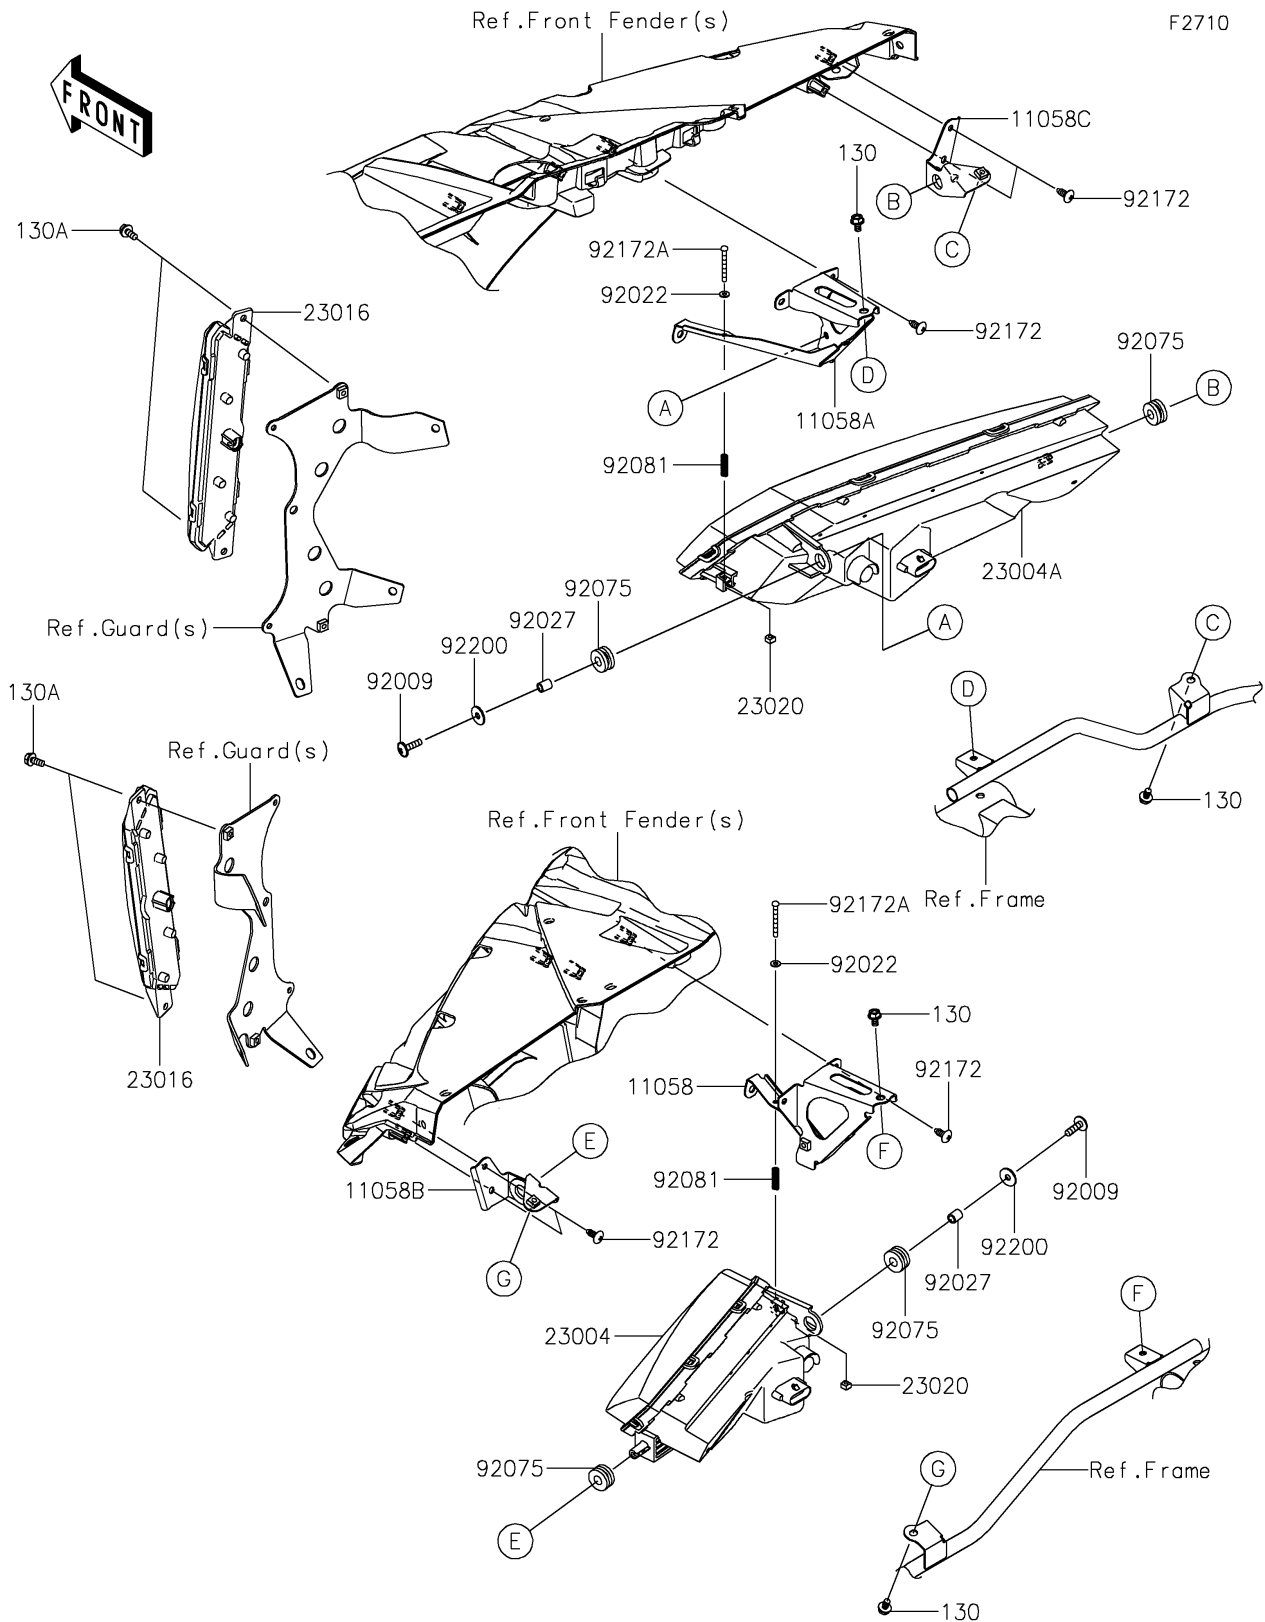

2026 RIDGE HVAC

PARTS DIAGRAM

Headlight(s)

2026 RIDGE HVAC

PARTS LIST

Headlight(s)

ITEM NAME	PART NUMBER	QUANTITY
BRACKET,HEAD LAMP,LH,IN (Ref # 11058)	11058-0218	1
BRACKET,HEAD LAMP,RH,IN (Ref # 11058A)	11058-0219	1
BRACKET,HEAD LAMP,LH,OUT (Ref # 11058B)	11058-0220	1
BRACKET,HEAD LAMP,RH,OUT (Ref # 11058C)	11058-0221	1
LAMP-HEAD,LED,LH (Ref # 23004)	23004-0435	1
LAMP-HEAD,LED,RH (Ref # 23004A)	23004-0436	1
LAMP-ASSY,LED,CLEAR (Ref # 23016)	23016-0677	2
NUT,4MM,FOCUS ADJUST (Ref # 23020)	23020-018	2
SCREW,6X22,BLACK (Ref # 92009)	92009-1256	2
WASHER (Ref # 92022)	92022-563	2
COLLAR,6.8X10X12 (Ref # 92027)	92027-162	2
DAMPER,10X24X12 (Ref # 92075)	92075-1690	4
SPRING,FOCUS ADJUST (Ref # 92081)	92081-1896	2
SCREW,6X16 (Ref # 92172)	92172-0284	10
SCREW,4X40 (Ref # 92172A)	92172-1092	2
WASHER,6.5X20X1.6 (Ref # 92200)	92200-0283	2
BOLT-FLANGED,6X10 (Ref # 130)	130BA0610	4
BOLT-FLANGED,6X14 (Ref # 130A)	130BA0614	4