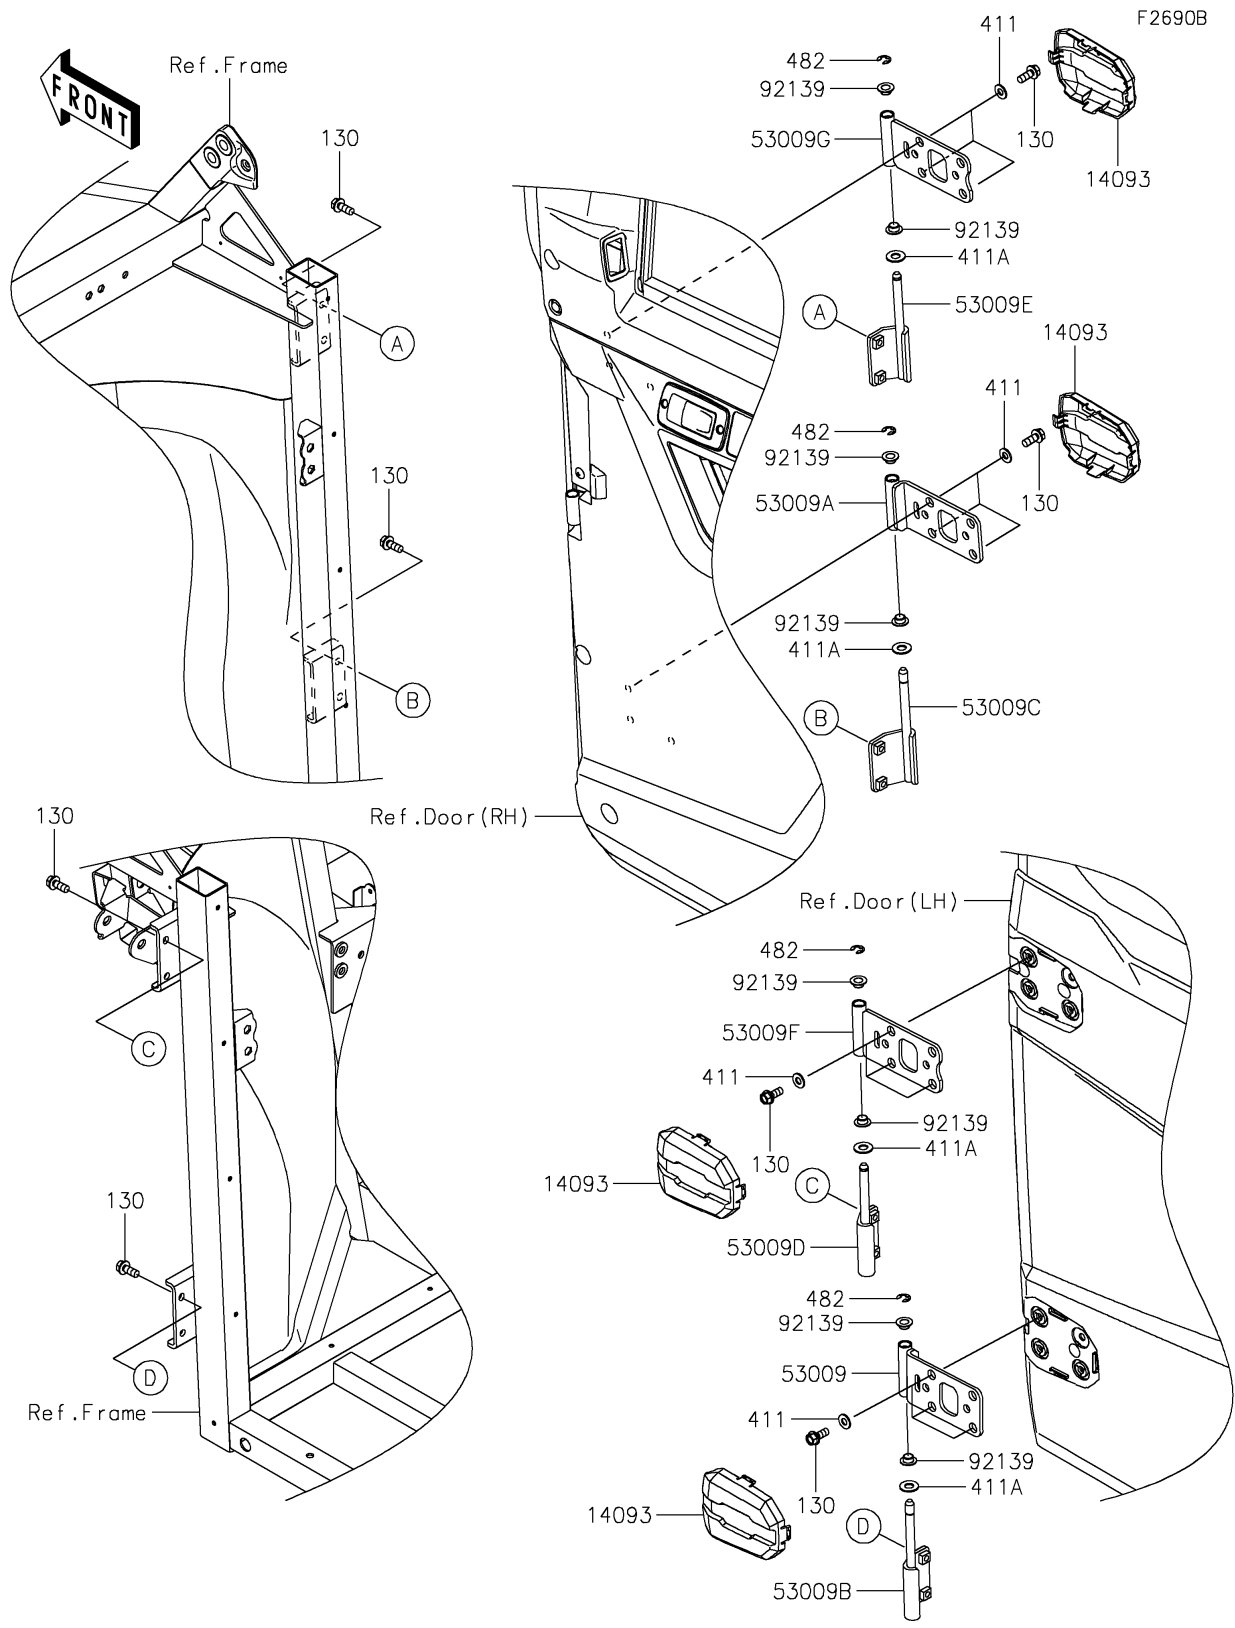

2026 RIDGE® HVAC

PARTS DIAGRAM

Door(Hinge)

2026 RIDGE® HVAC

PARTS LIST

Door(Hinge)

ITEM NAME	PART NUMBER	QUANTITY
COVER,DOOR HINGE (Ref # 14093)	14093-1320	4
HINGE,DOOR,LH,LWR (Ref # 53009)	53009-0313	1
HINGE,DOOR,RH,LWR (Ref # 53009A)	53009-0314	1
HINGE,DOOR,LH,LWR (Ref # 53009B)	53009-0315	1
HINGE,DOOR,RH,LWR (Ref # 53009C)	53009-0316	1
HINGE,DOOR,LH,UPP (Ref # 53009D)	53009-0317	1
HINGE,DOOR,RH,UPP (Ref # 53009E)	53009-0318	1
HINGE,DOOR,LH,UPP (Ref # 53009F)	53009-0351	1
HINGE,DOOR,RH,UPP (Ref # 53009G)	53009-0352	1
BUSHING (Ref # 92139)	92139-0230	8
BOLT-FLANGED,8X20 (Ref # 130)	130BA0820	20
WASHER-PLAIN,8MM (Ref # 411)	411AA0800	12
WASHER-PLAIN,10MM,BLACK (Ref # 411A)	411AB1000	4
CIRCLIP-TYPE-E,8MM (Ref # 482)	482EB8000	4