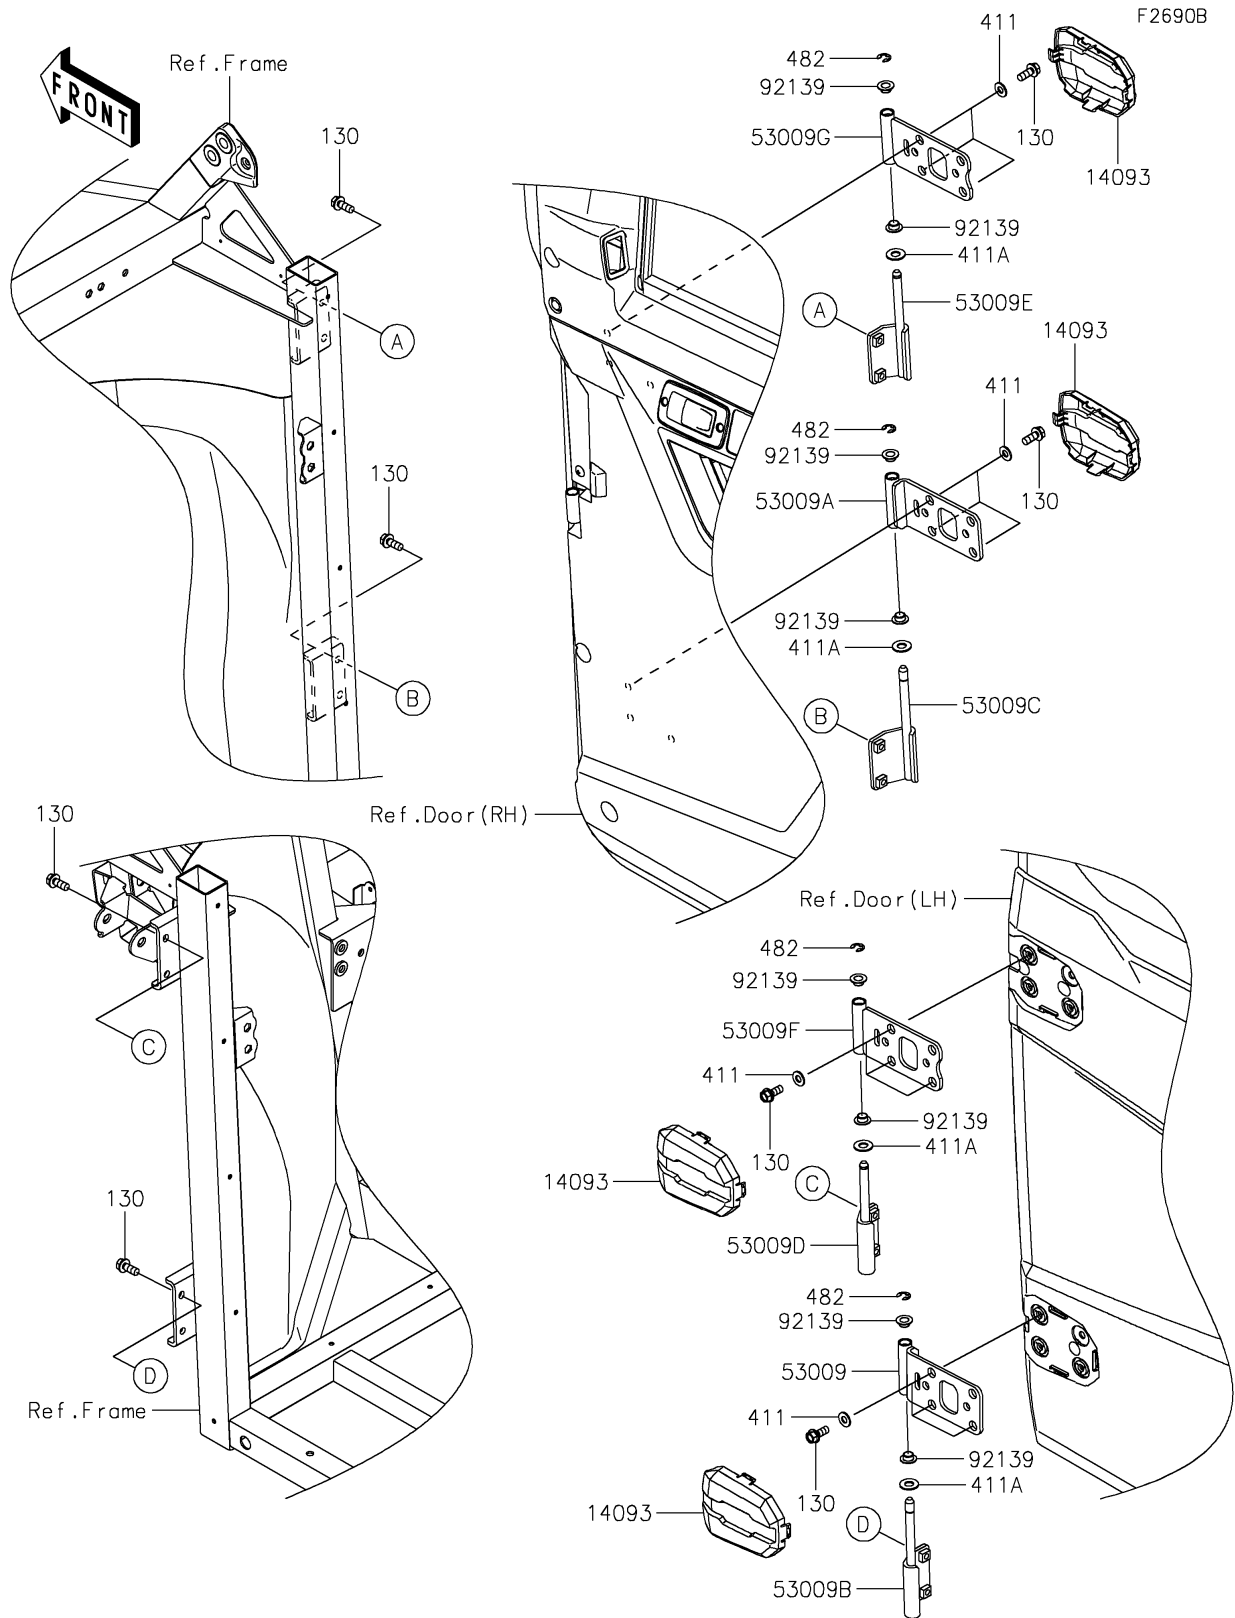

2026 RIDGE HVAC Camo

PARTS DIAGRAM

Door(Hinge)

2026 RIDGE HVAC Camo

PARTS LIST

Door(Hinge)

ITEM NAME	PART NUMBER	QUANTITY
COVER,DOOR HINGE (Ref # 14093)	14093-1320	4
HINGE,DOOR,LH,LWR (Ref # 53009)	53009-0313	1
HINGE,DOOR,RH,LWR (Ref # 53009A)	53009-0314	1
HINGE,DOOR,LH,LWR (Ref # 53009B)	53009-0315	1
HINGE,DOOR,RH,LWR (Ref # 53009C)	53009-0316	1
HINGE,DOOR,LH,UPP (Ref # 53009D)	53009-0317	1
HINGE,DOOR,RH,UPP (Ref # 53009E)	53009-0318	1
HINGE,DOOR,LH,UPP (Ref # 53009F)	53009-0351	1
HINGE,DOOR,RH,UPP (Ref # 53009G)	53009-0352	1
BUSHING (Ref # 92139)	92139-0230	8
BOLT-FLANGED,8X20 (Ref # 130)	130BA0820	20
WASHER-PLAIN,8MM (Ref # 411)	411AA0800	12
WASHER-PLAIN,10MM,BLACK (Ref # 411A)	411AB1000	4
CIRCLIP-TYPE-E,8MM (Ref # 482)	482EB8000	4