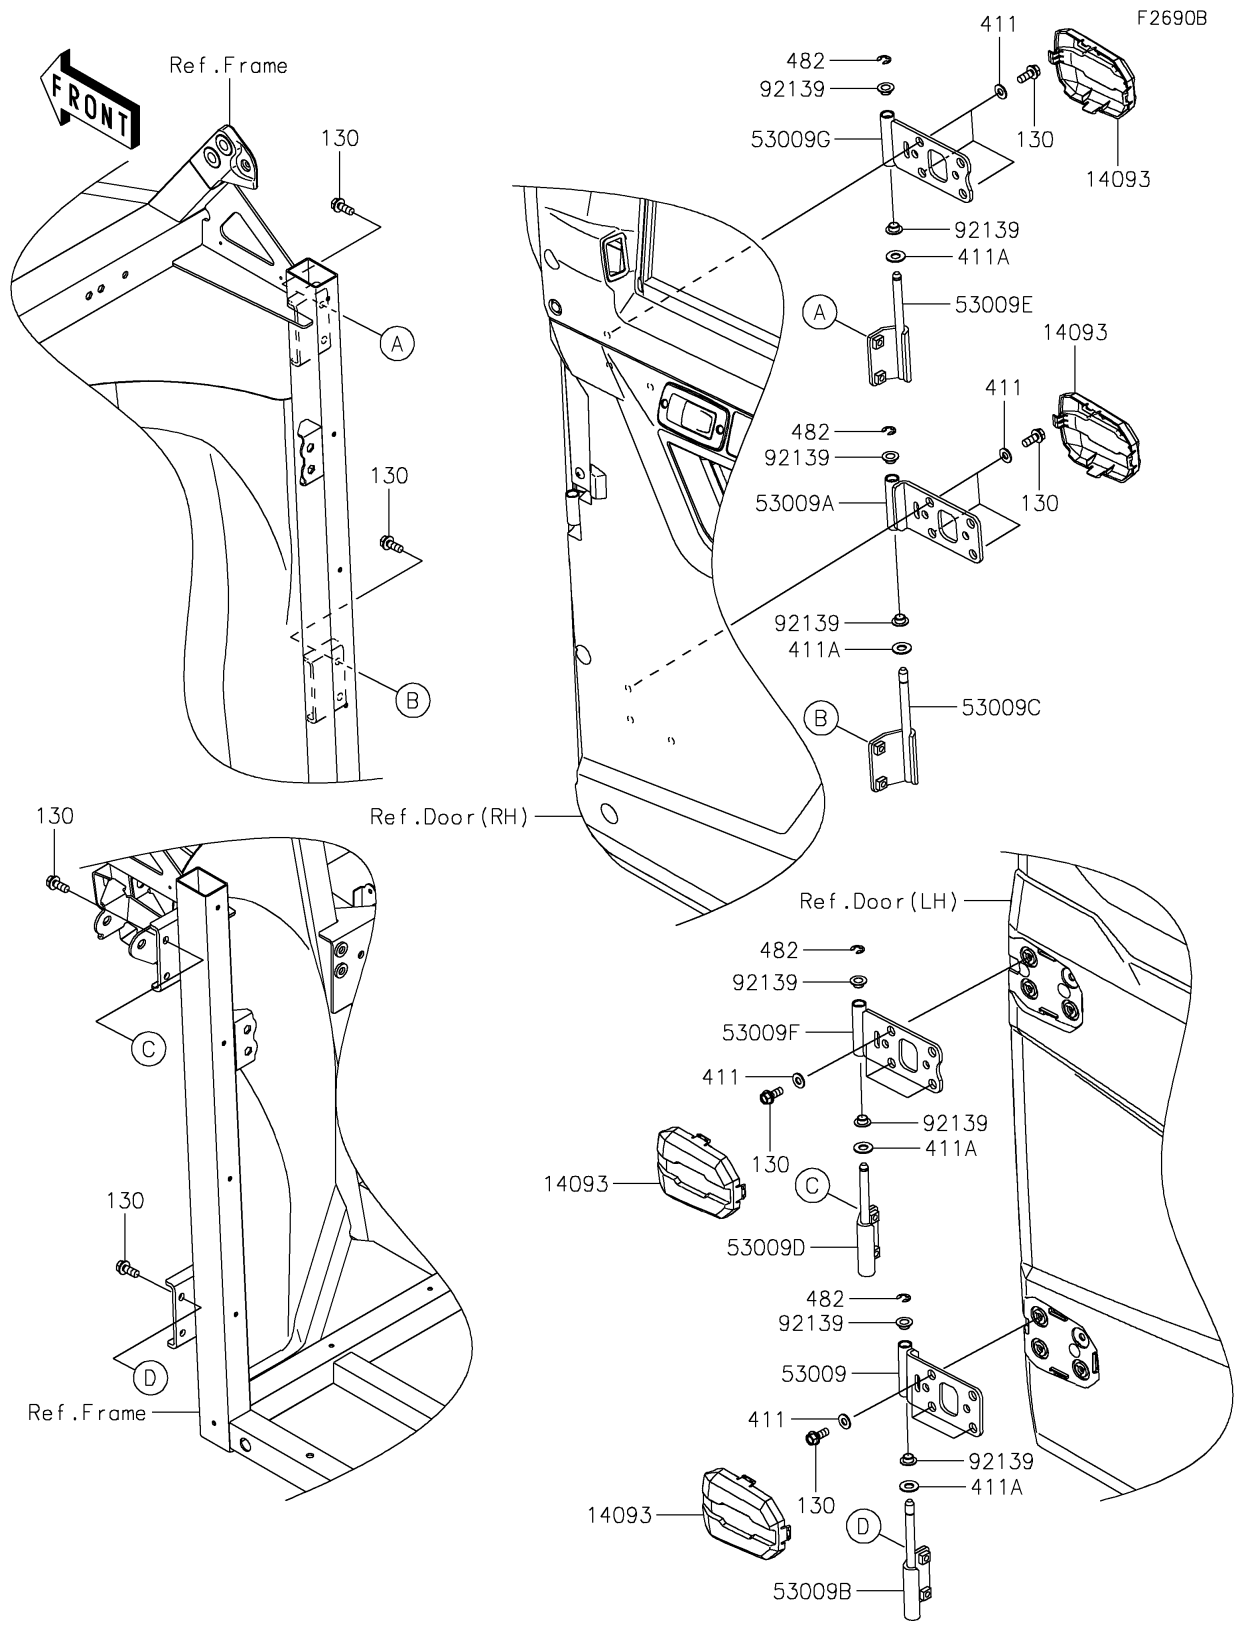

2026 RIDGE HVAC

PARTS DIAGRAM

Door(Hinge)

2026 RIDGE HVAC

PARTS LIST

Door(Hinge)

ITEM NAME	PART NUMBER	QUANTITY
COVER,DOOR HINGE (Ref # 14093)	14093-1320	4
HINGE,DOOR,LH,LWR (Ref # 53009)	53009-0313	1
HINGE,DOOR,RH,LWR (Ref # 53009A)	53009-0314	1
HINGE,DOOR,LH,LWR (Ref # 53009B)	53009-0315	1
HINGE,DOOR,RH,LWR (Ref # 53009C)	53009-0316	1
HINGE,DOOR,LH,UPP (Ref # 53009D)	53009-0317	1
HINGE,DOOR,RH,UPP (Ref # 53009E)	53009-0318	1
HINGE,DOOR,LH,UPP (Ref # 53009F)	53009-0351	1
HINGE,DOOR,RH,UPP (Ref # 53009G)	53009-0352	1
BUSHING (Ref # 92139)	92139-0230	8
BOLT-FLANGED,8X20 (Ref # 130)	130BA0820	20
WASHER-PLAIN,8MM (Ref # 411)	411AA0800	12
WASHER-PLAIN,10MM,BLACK (Ref # 411A)	411AB1000	4
CIRCLIP-TYPE-E,8MM (Ref # 482)	482EB8000	4