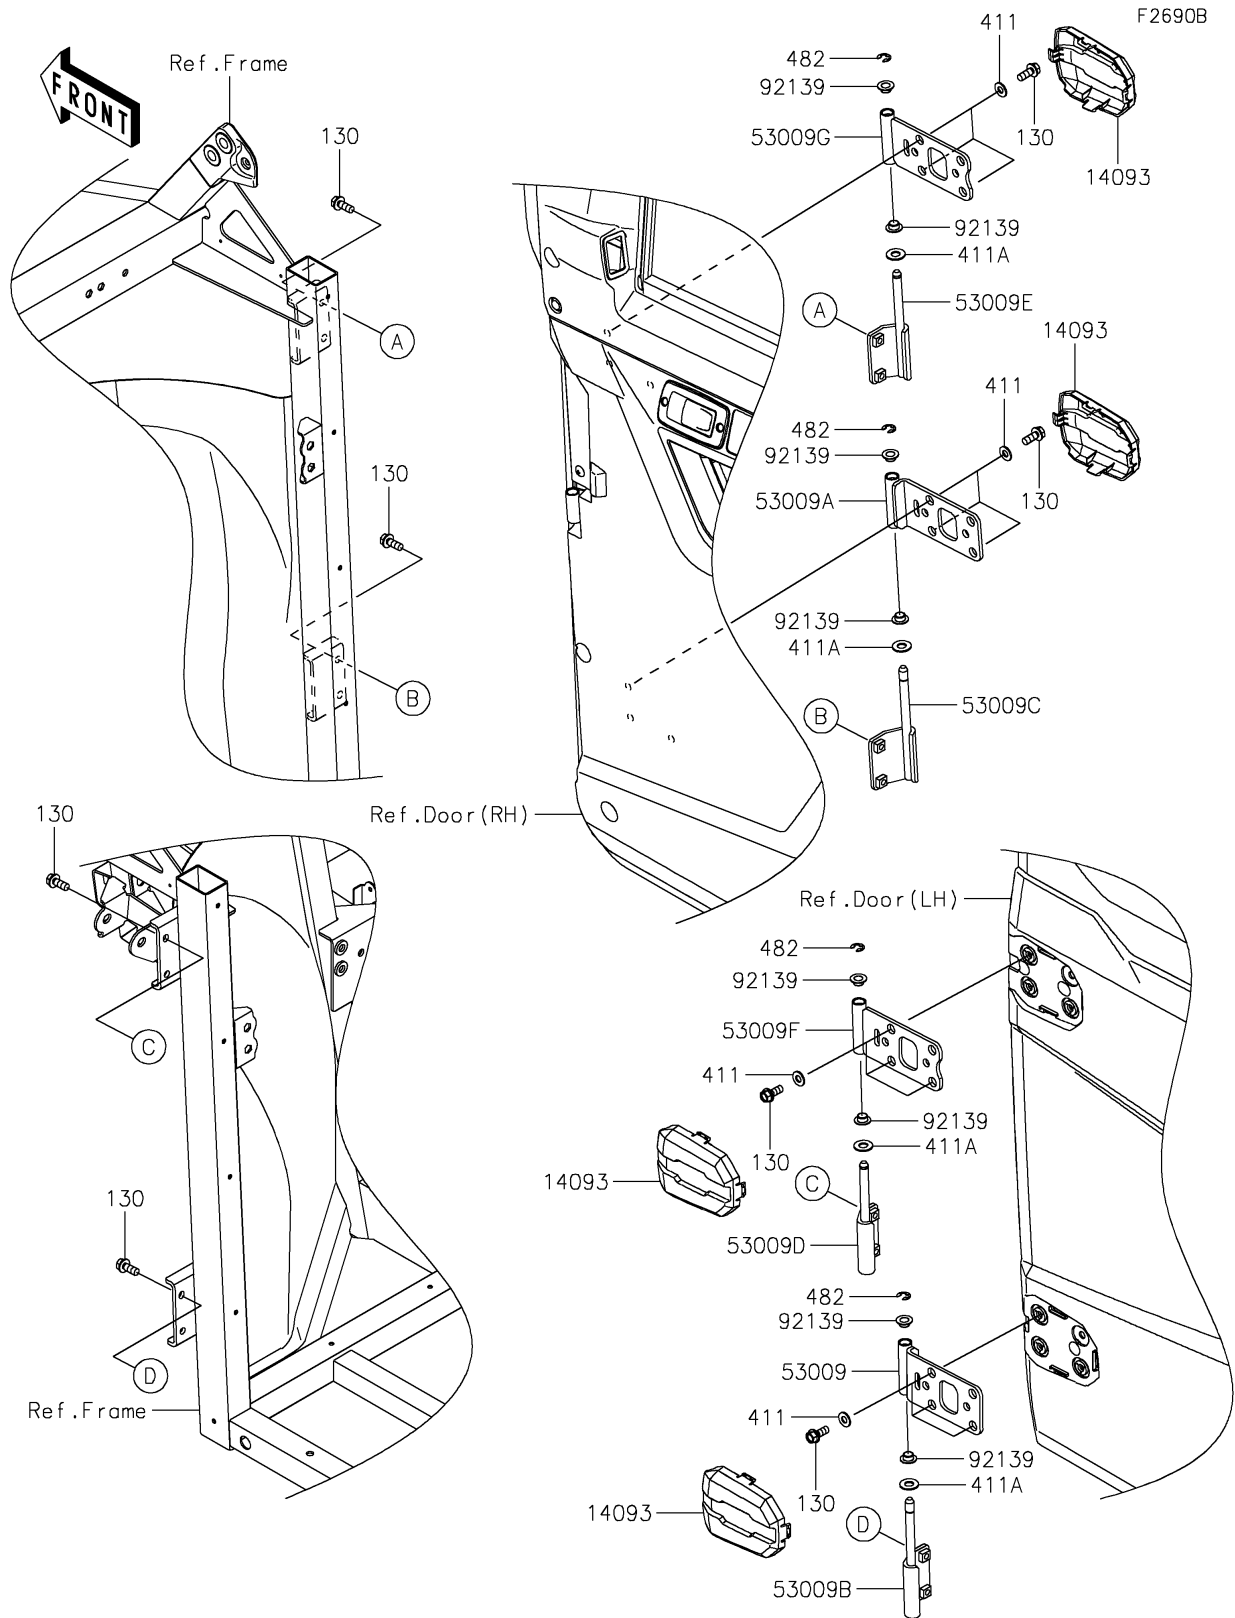

2026 RIDGE® HVAC CAMO

PARTS DIAGRAM

Door(Hinge)

2026 RIDGE® HVAC CAMO

PARTS LIST

Door(Hinge)

ITEM NAME	PART NUMBER	QUANTITY
COVER,DOOR HINGE (Ref # 14093)	14093-1320	4
HINGE,DOOR,LH,LWR (Ref # 53009)	53009-0313	1
HINGE,DOOR,RH,LWR (Ref # 53009A)	53009-0314	1
HINGE,DOOR,LH,LWR (Ref # 53009B)	53009-0315	1
HINGE,DOOR,RH,LWR (Ref # 53009C)	53009-0316	1
HINGE,DOOR,LH,UPP (Ref # 53009D)	53009-0317	1
HINGE,DOOR,RH,UPP (Ref # 53009E)	53009-0318	1
HINGE,DOOR,LH,UPP (Ref # 53009F)	53009-0351	1
HINGE,DOOR,RH,UPP (Ref # 53009G)	53009-0352	1
BUSHING (Ref # 92139)	92139-0230	8
BOLT-FLANGED,8X20 (Ref # 130)	130BA0820	20
WASHER-PLAIN,8MM (Ref # 411)	411AA0800	12
WASHER-PLAIN,10MM,BLACK (Ref # 411A)	411AB1000	4
CIRCLIP-TYPE-E,8MM (Ref # 482)	482EB8000	4