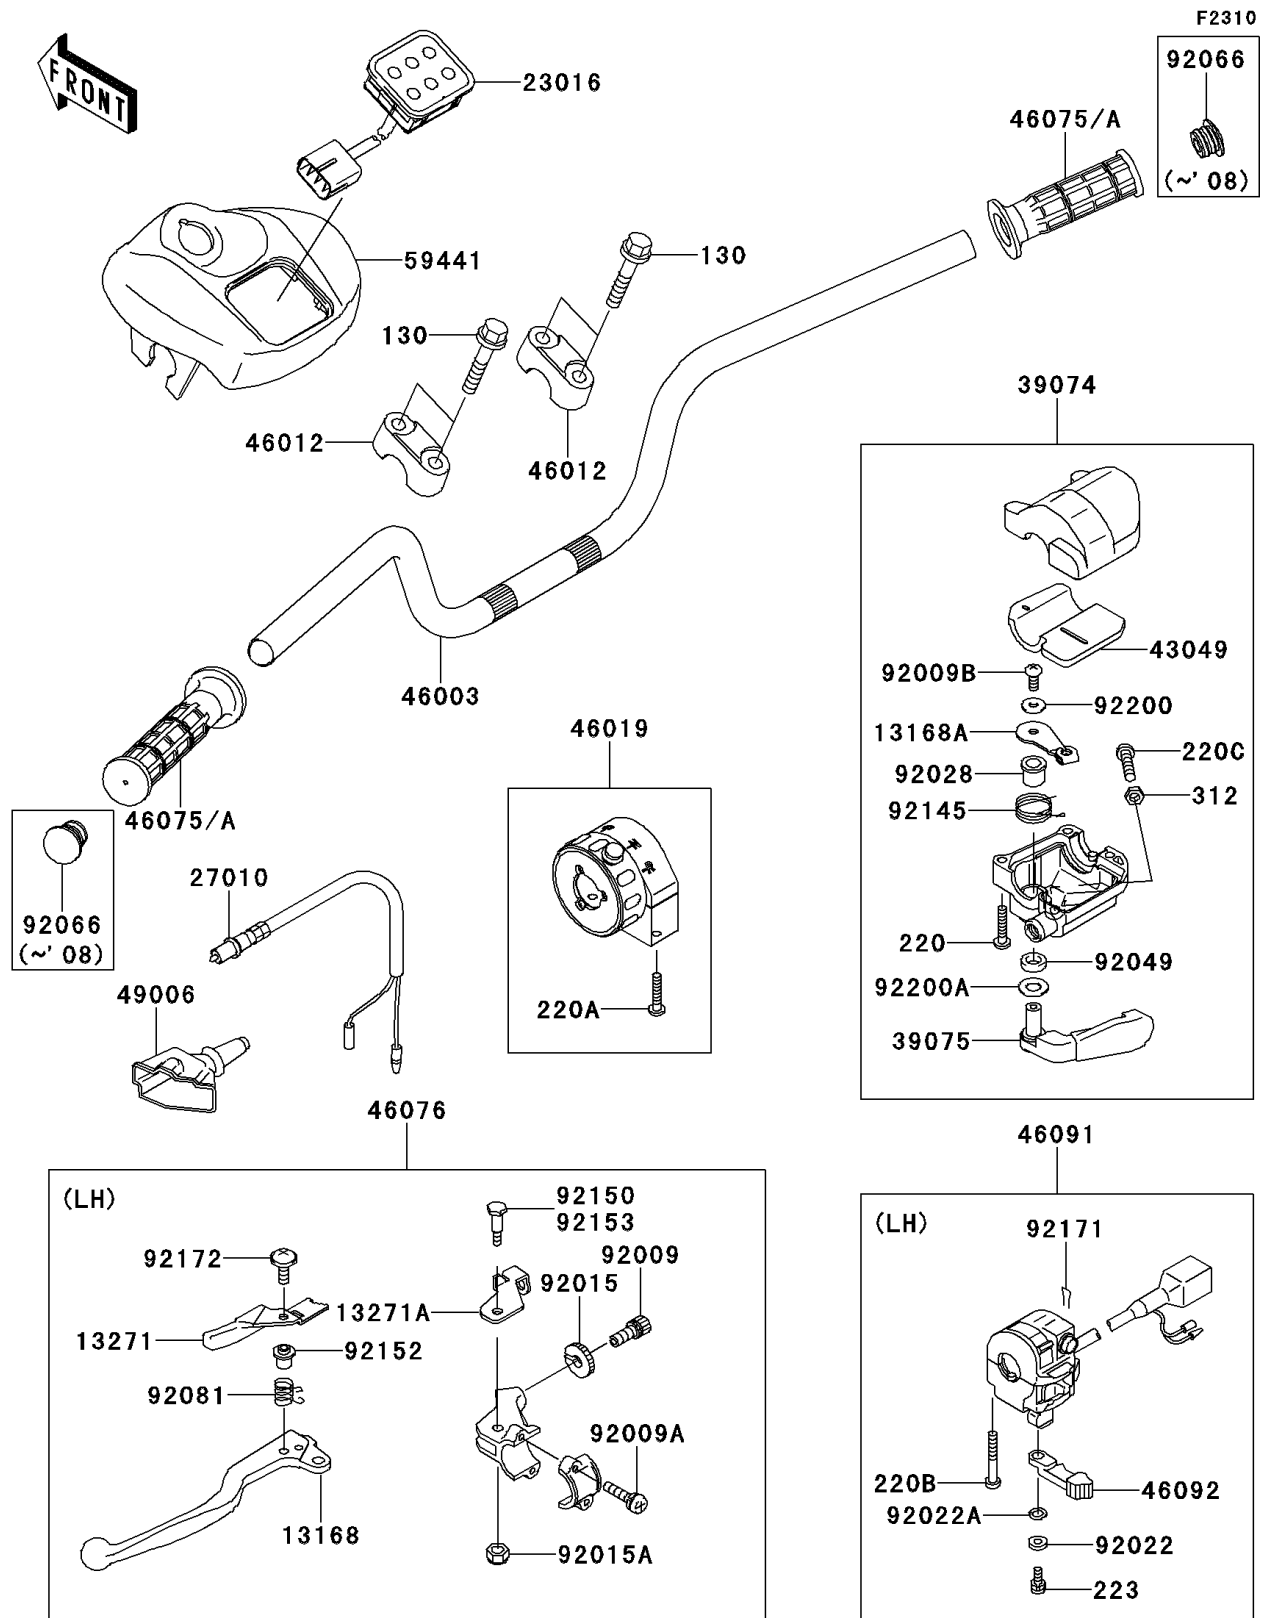

2007 KFX700

PARTS DIAGRAM

Handlebar

2007 KFX700

PARTS LIST

Handlebar

Kawasaki

Let the Good Times Roll®

ITEM NAME

PART NUMBER

QUANTITY
