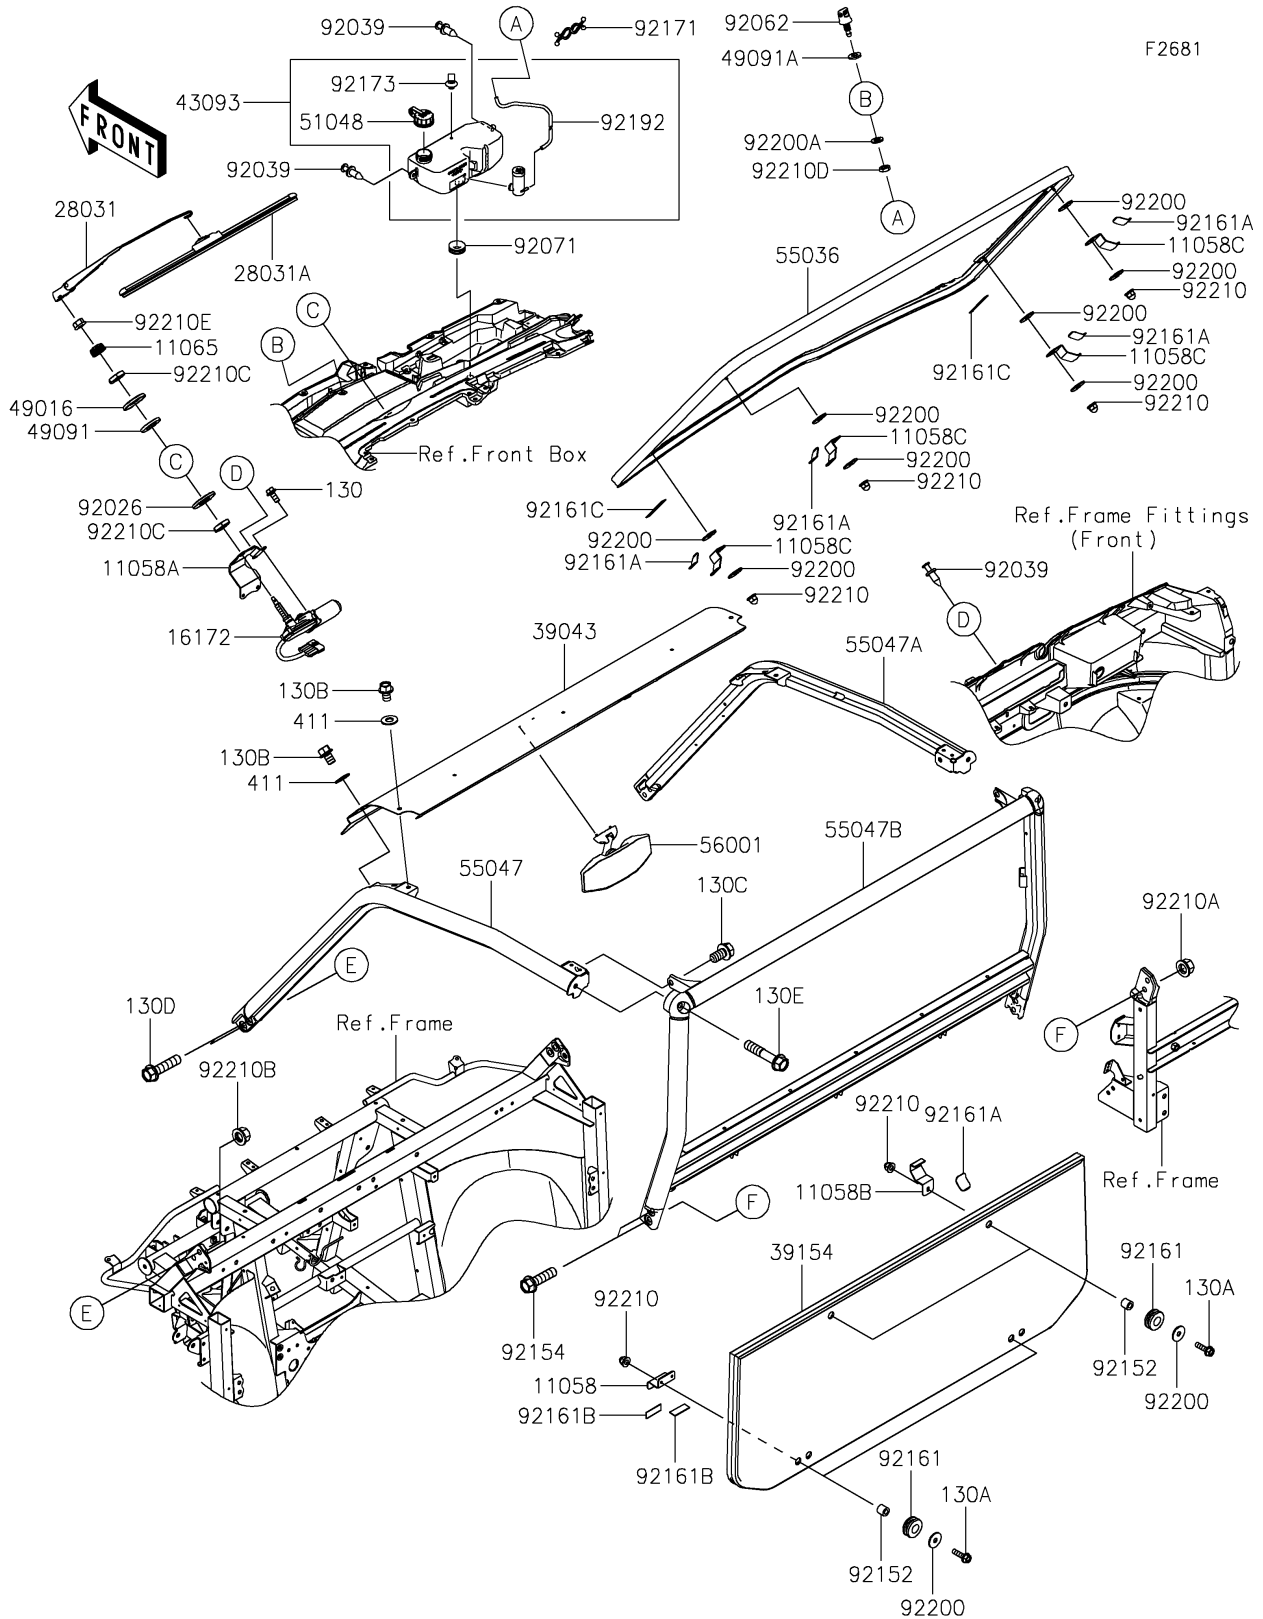

2026 RIDGE® HVAC

PARTS DIAGRAM

Guards/Cab Frame

2026 RIDGE® HVAC

PARTS LIST

Guards/Cab Frame

ITEM NAME	PART NUMBER	QUANTITY
BRACKET,WINDSHIELD MOUNT,LWR (Ref # 11058)	11058-0288	2
BRACKET,WIPER ACTUATOR (Ref # 11058A)	11058-2306	1
BRACKET,WINDSHIELD MOUNT (Ref # 11058B)	11058-2330	2
BRACKET,WINDSHIELD MOUNT (Ref # 11058C)	11058-2798	4
CAP,ACTUATOR (Ref # 11065)	11065-1495	1
ACTUATOR,WIPER (Ref # 16172)	16172-0575	1
WIPER,ARM (Ref # 28031)	28031-0006	1
WIPER,BLADE (Ref # 28031A)	28031-0007	1
CROSSMEMBER-COMP,UPP,FR,T.BLK (Ref # 39043)	39043-0037-388	1
WINDSHIELD,RR (Ref # 39154)	39154-0419	1
RESERVOIR-ASSY-TANK,WASHER (Ref # 43093)	43093-0013	1
COVER-SEAL (Ref # 49016)	49016-0722	1
WASHER-SEAL (Ref # 49091)	49091-0014	1
WASHER-SEAL (Ref # 49091A)	49091-0015	1
CAP-ASSY-TANK,RESERVOIR (Ref # 51048)	51048-0614	1
WINDSHIELD-ASSY,FR (Ref # 55036)	55036-0070	1
BAR-COMP,LH,FR,T.BLACK (Ref # 55047)	55047-0412-388	1
BAR-COMP,RH,FR,T.BLACK (Ref # 55047A)	55047-0413-388	1
BAR-COMP,RR,T.BLACK (Ref # 55047B)	55047-0457-388	1
MIRROR-ASSY,REAR VIEW (Ref # 56001)	56001-0447	1
SPACER,16.3X35X3.6 (Ref # 92026)	92026-0973	1
RIVET (Ref # 92039)	92039-0776	3
NOZZLE,SPRAY (Ref # 92062)	92062-0588	1
GROMMET (Ref # 92071)	92071-1115	1
COLLAR,6.5X12X11 (Ref # 92152)	92152-0692	6
BOLT,FLANGED,12X45 (Ref # 92154)	92154-1420	4
DAMPER (Ref # 92161)	92161-2500	6
DAMPER,45X35X1.5 (Ref # 92161A)	92161-2600	6
DAMPER,20X56X1.5 (Ref # 92161B)	92161-2639	4