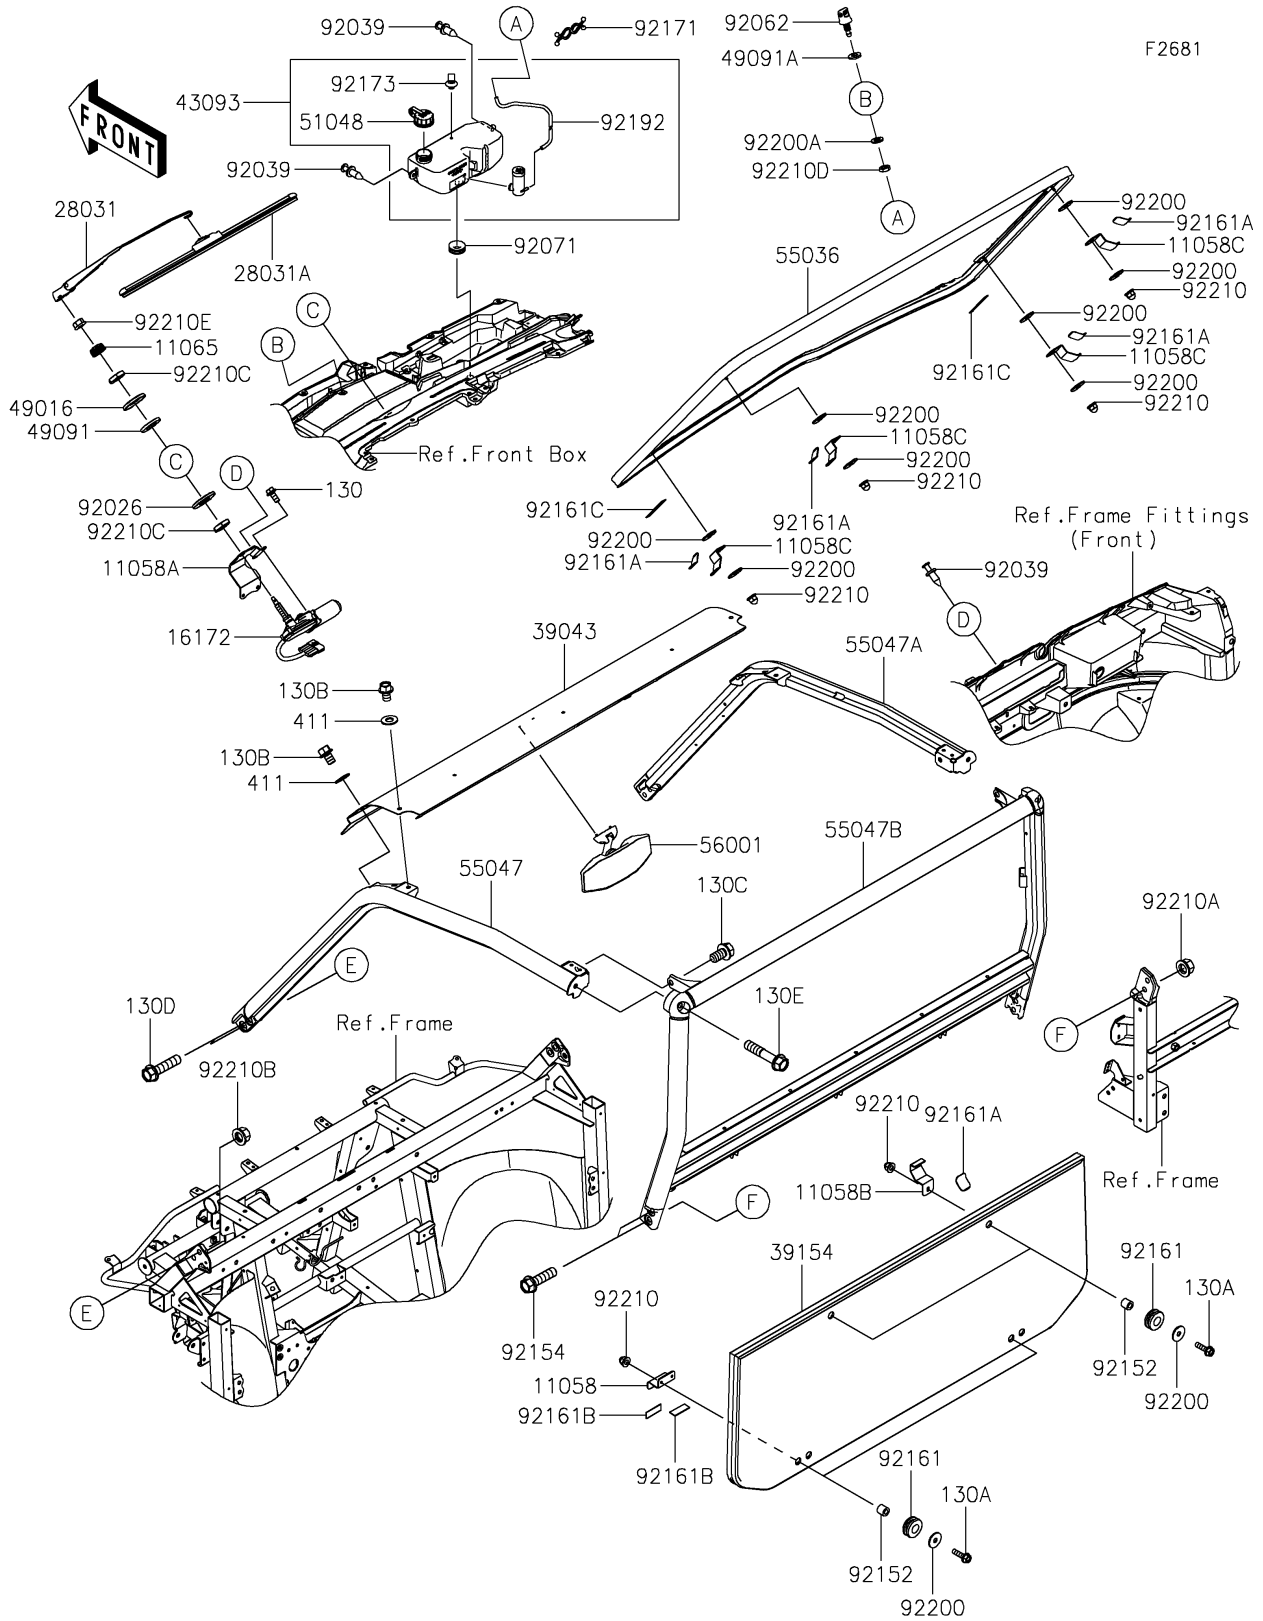

2026 RIDGE HVAC Camo

PARTS DIAGRAM

Guards/Cab Frame

2026 RIDGE HVAC Camo

PARTS LIST

Guards/Cab Frame

ITEM NAME	PART NUMBER	QUANTITY
BRACKET,WINDSHIELD MOUNT,LWR (Ref # 11058)	11058-0288	2
BRACKET,WIPER ACTUATOR (Ref # 11058A)	11058-2306	1
BRACKET,WINDSHIELD MOUNT (Ref # 11058B)	11058-2330	2
BRACKET,WINDSHIELD MOUNT (Ref # 11058C)	11058-2798	4
CAP,ACTUATOR (Ref # 11065)	11065-1495	1
ACTUATOR,WIPER (Ref # 16172)	16172-0575	1
WIPER,ARM (Ref # 28031)	28031-0006	1
WIPER,BLADE (Ref # 28031A)	28031-0007	1
CROSSMEMBER-COMP,UPP,FR,T.BLK (Ref # 39043)	39043-0037-388	1
WINDSHIELD,RR (Ref # 39154)	39154-0419	1
RESERVOIR-ASSY-TANK,WASHER (Ref # 43093)	43093-0013	1
COVER-SEAL (Ref # 49016)	49016-0722	1
WASHER-SEAL (Ref # 49091)	49091-0014	1
WASHER-SEAL (Ref # 49091A)	49091-0015	1
CAP-ASSY-TANK,RESERVOIR (Ref # 51048)	51048-0614	1
WINDSHIELD-ASSY,FR (Ref # 55036)	55036-0070	1
BAR-COMP,LH,FR,T.BLACK (Ref # 55047)	55047-0412-388	1
BAR-COMP,RH,FR,T.BLACK (Ref # 55047A)	55047-0413-388	1
BAR-COMP,RR,T.BLACK (Ref # 55047B)	55047-0457-388	1
MIRROR-ASSY,REAR VIEW (Ref # 56001)	56001-0447	1
SPACER,16.3X35X3.6 (Ref # 92026)	92026-0973	1
RIVET (Ref # 92039)	92039-0776	3
NOZZLE,SPRAY (Ref # 92062)	92062-0588	1
GROMMET (Ref # 92071)	92071-1115	1
COLLAR,6.5X12X11 (Ref # 92152)	92152-0692	6
BOLT,FLANGED,12X45 (Ref # 92154)	92154-1420	4
DAMPER (Ref # 92161)	92161-2500	6
DAMPER,45X35X1.5 (Ref # 92161A)	92161-2600	6
DAMPER,20X56X1.5 (Ref # 92161B)	92161-2639	4