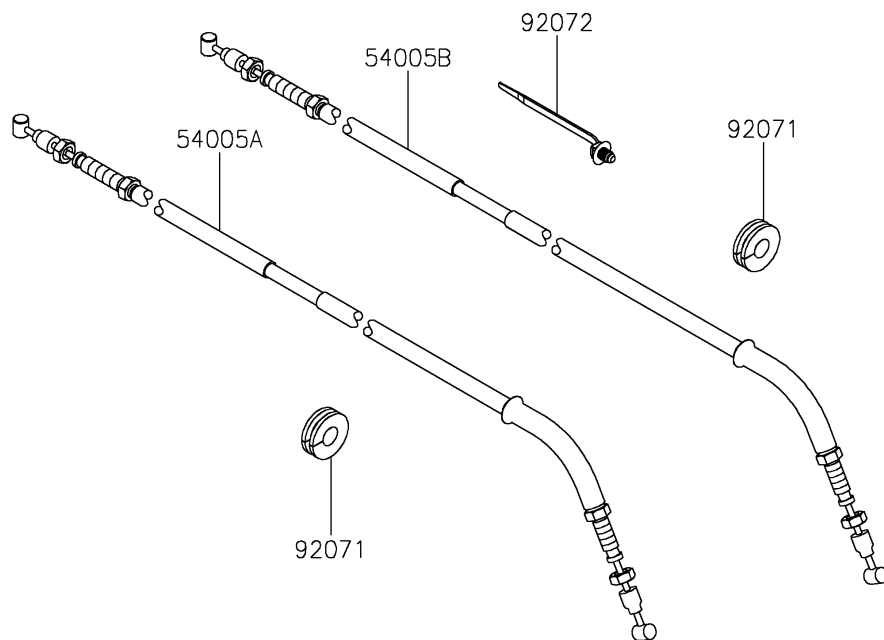

2026 RIDGE® HVAC CAMO

PARTS DIAGRAM

Cables

F2540

2026 RIDGE® HVAC CAMO

PARTS LIST

Cables

ITEM NAME	PART NUMBER	QUANTITY
CABLE-BRAKE,PARKING,FR (Ref # 54005)	54005-0035	1
CABLE-BRAKE,PARKING,LH (Ref # 54005A)	54005-0318	1
CABLE-BRAKE,PARKING,RH (Ref # 54005B)	54005-0319	1
PIN (Ref # 92043)	92043-1039	1
GROMMET (Ref # 92071)	92071-0029	5
BAND,OS170-FT7(BLACK) (Ref # 92072)	92072-1414	3
WASHER-PLAIN,8MM (Ref # 411)	411AA0800	1
PIN-COTTER,2.5X18 (Ref # 550)	550AA2518	1