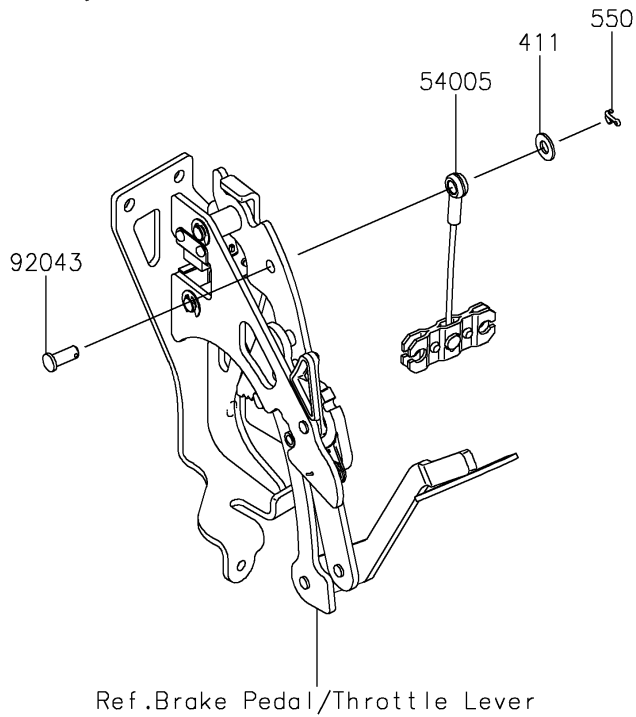

2026 RIDGE® HVAC CAMO

PARTS DIAGRAM

Cables

F2540

2026 RIDGE® HVAC CAMO

PARTS LIST

Cables

ITEM NAME	PART NUMBER	QUANTITY
CABLE-BRAKE,PARKING,FR (Ref # 54005)	54005-0035	1
CABLE-BRAKE,PARKING,LH (Ref # 54005A)	54005-0318	1
CABLE-BRAKE,PARKING,RH (Ref # 54005B)	54005-0319	1
PIN (Ref # 92043)	92043-1039	1
GROMMET (Ref # 92071)	92071-0029	5
BAND,OS170-FT7(BLACK) (Ref # 92072)	92072-1414	3
WASHER-PLAIN,8MM (Ref # 411)	411AA0800	1
PIN-COTTER,2.5X18 (Ref # 550)	550AA2518	1