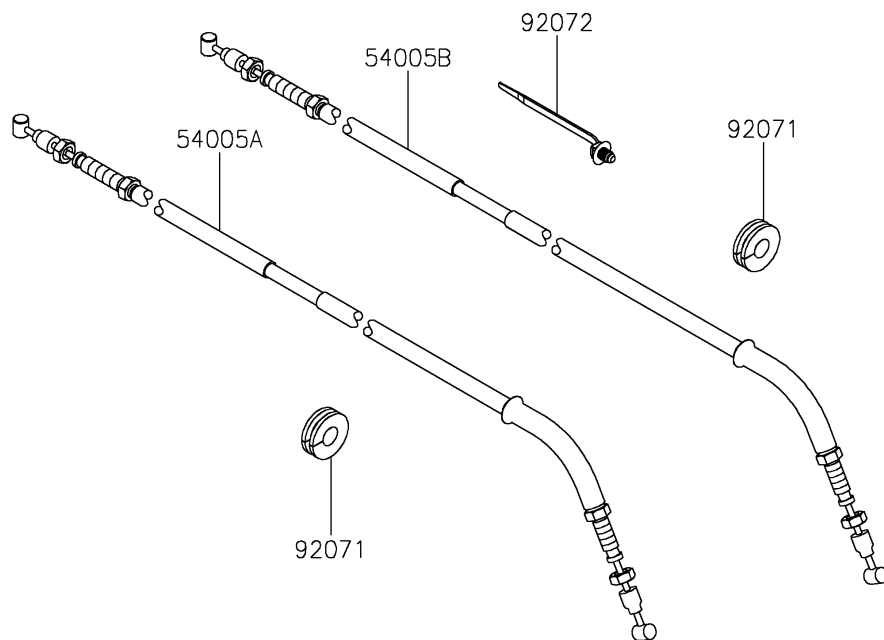

2026 RIDGE HVAC Camo

PARTS DIAGRAM

Cables

F2540

2026 RIDGE HVAC Camo

PARTS LIST

Cables

ITEM NAME	PART NUMBER	QUANTITY
CABLE-BRAKE,PARKING,FR (Ref # 54005)	54005-0035	1
CABLE-BRAKE,PARKING,LH (Ref # 54005A)	54005-0318	1
CABLE-BRAKE,PARKING,RH (Ref # 54005B)	54005-0319	1
PIN (Ref # 92043)	92043-1039	1
GROMMET (Ref # 92071)	92071-0029	5
BAND,OS170-FT7(BLACK) (Ref # 92072)	92072-1414	3
WASHER-PLAIN,8MM (Ref # 411)	411AA0800	1
PIN-COTTER,2.5X18 (Ref # 550)	550AA2518	1