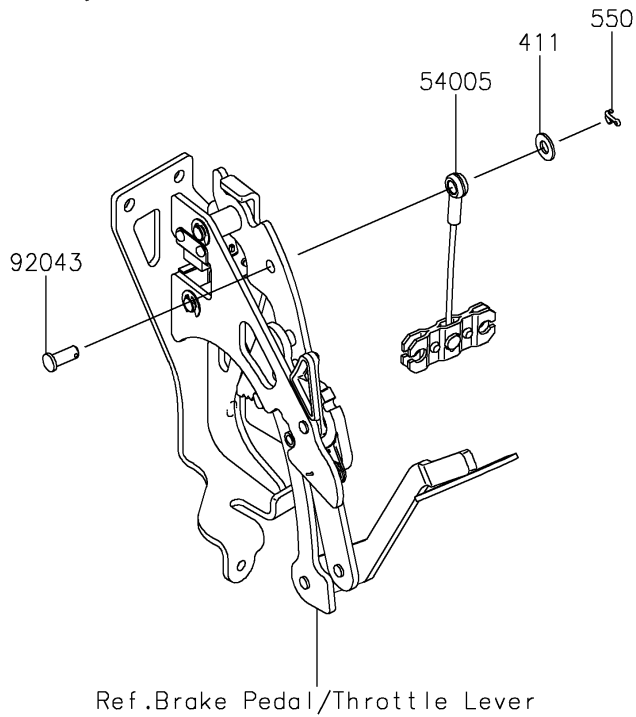

2026 RIDGE HVAC Camo

PARTS DIAGRAM

Cables

F2540

2026 RIDGE HVAC Camo

PARTS LIST

Cables

ITEM NAME	PART NUMBER	QUANTITY
CABLE-BRAKE,PARKING,FR (Ref # 54005)	54005-0035	1
CABLE-BRAKE,PARKING,LH (Ref # 54005A)	54005-0318	1
CABLE-BRAKE,PARKING,RH (Ref # 54005B)	54005-0319	1
PIN (Ref # 92043)	92043-1039	1
GROMMET (Ref # 92071)	92071-0029	5
BAND,OS170-FT7(BLACK) (Ref # 92072)	92072-1414	3
WASHER-PLAIN,8MM (Ref # 411)	411AA0800	1
PIN-COTTER,2.5X18 (Ref # 550)	550AA2518	1