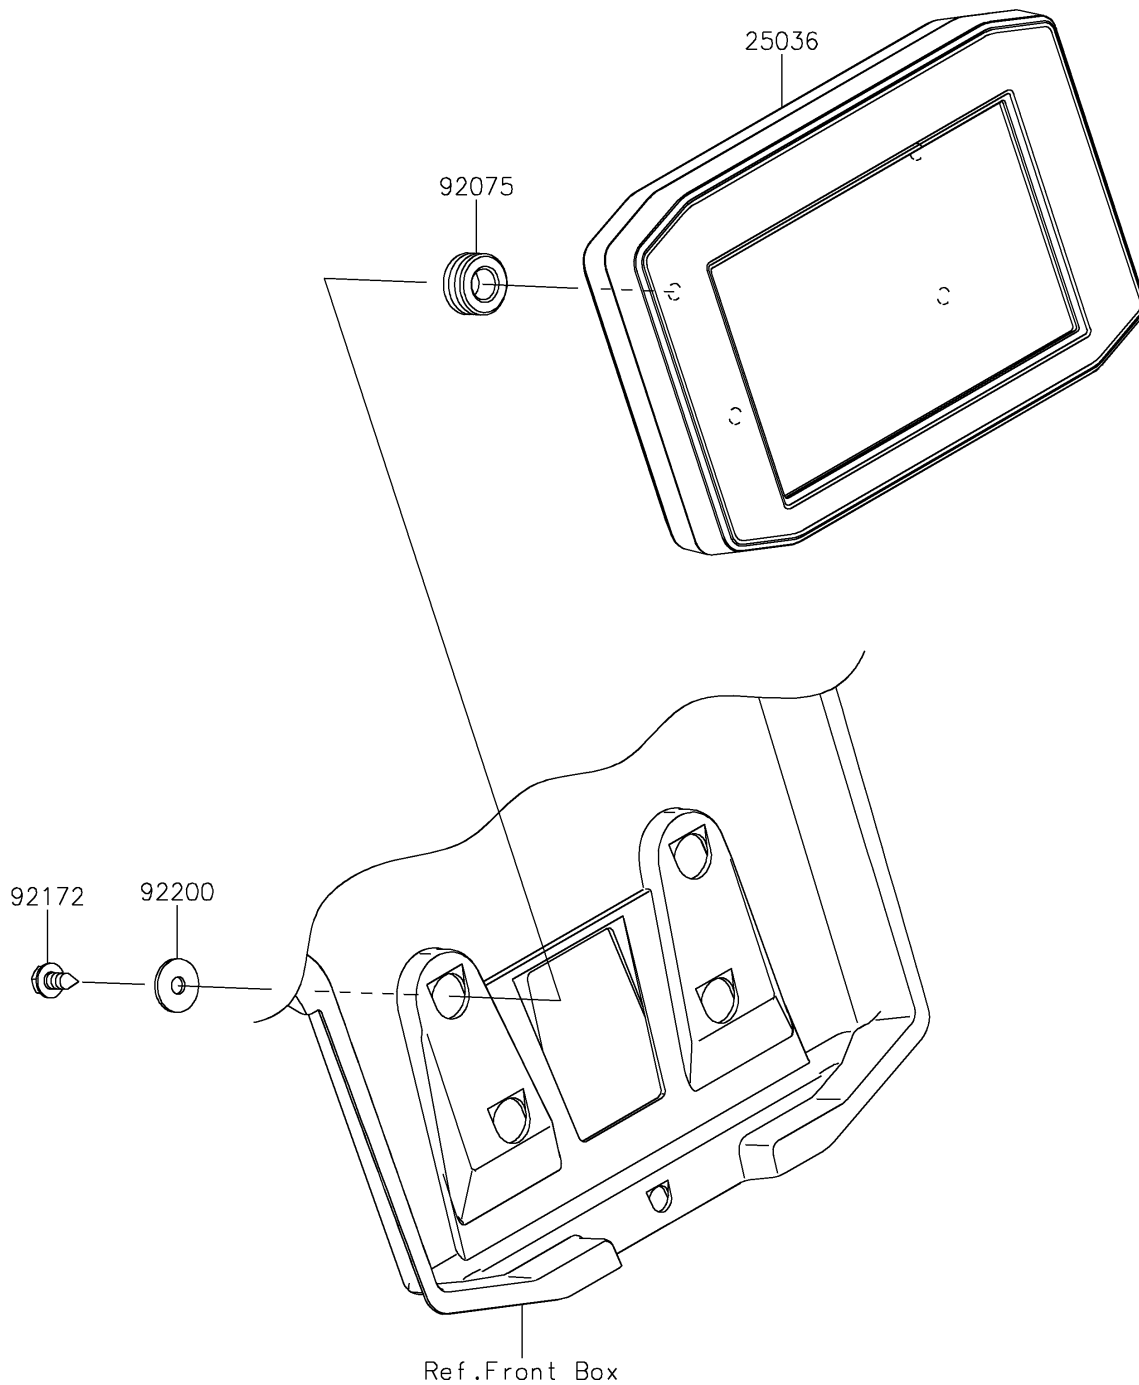

2026 RIDGE HVAC Camo

PARTS DIAGRAM

Meter(s)

F2530

2026 RIDGE HVAC Camo

PARTS LIST

Meter(s)

ITEM NAME

PART NUMBER

QUANTITY
