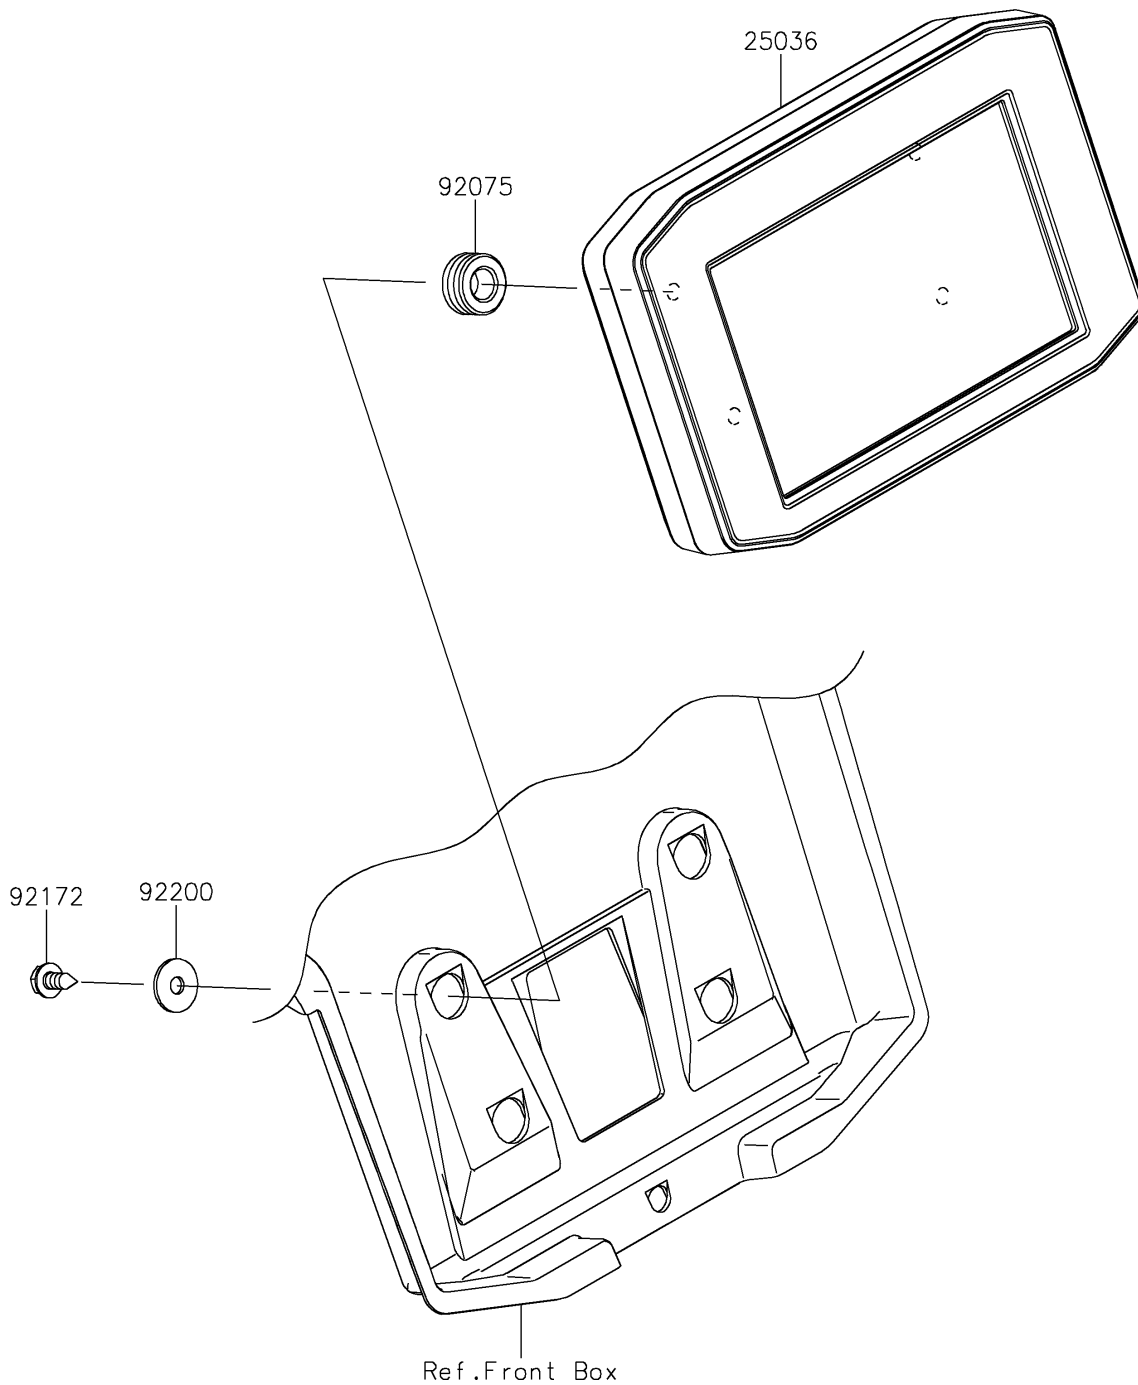

2026 RIDGE® HVAC CAMO

PARTS DIAGRAM

Meter(s)

F2530

2026 RIDGE® HVAC CAMO

PARTS LIST

Meter(s)

ITEM NAME	PART NUMBER	QUANTITY
METER-ASSY,TFT DISPLAY (Ref # 25036)	25036-0233	1
DAMPER (Ref # 92075)	92075-1898	4
SCREW,TAPPING,6X16 (Ref # 92172)	92172-1313	4
WASHER,6.5X20X1.6 (Ref # 92200)	92200-0283	4