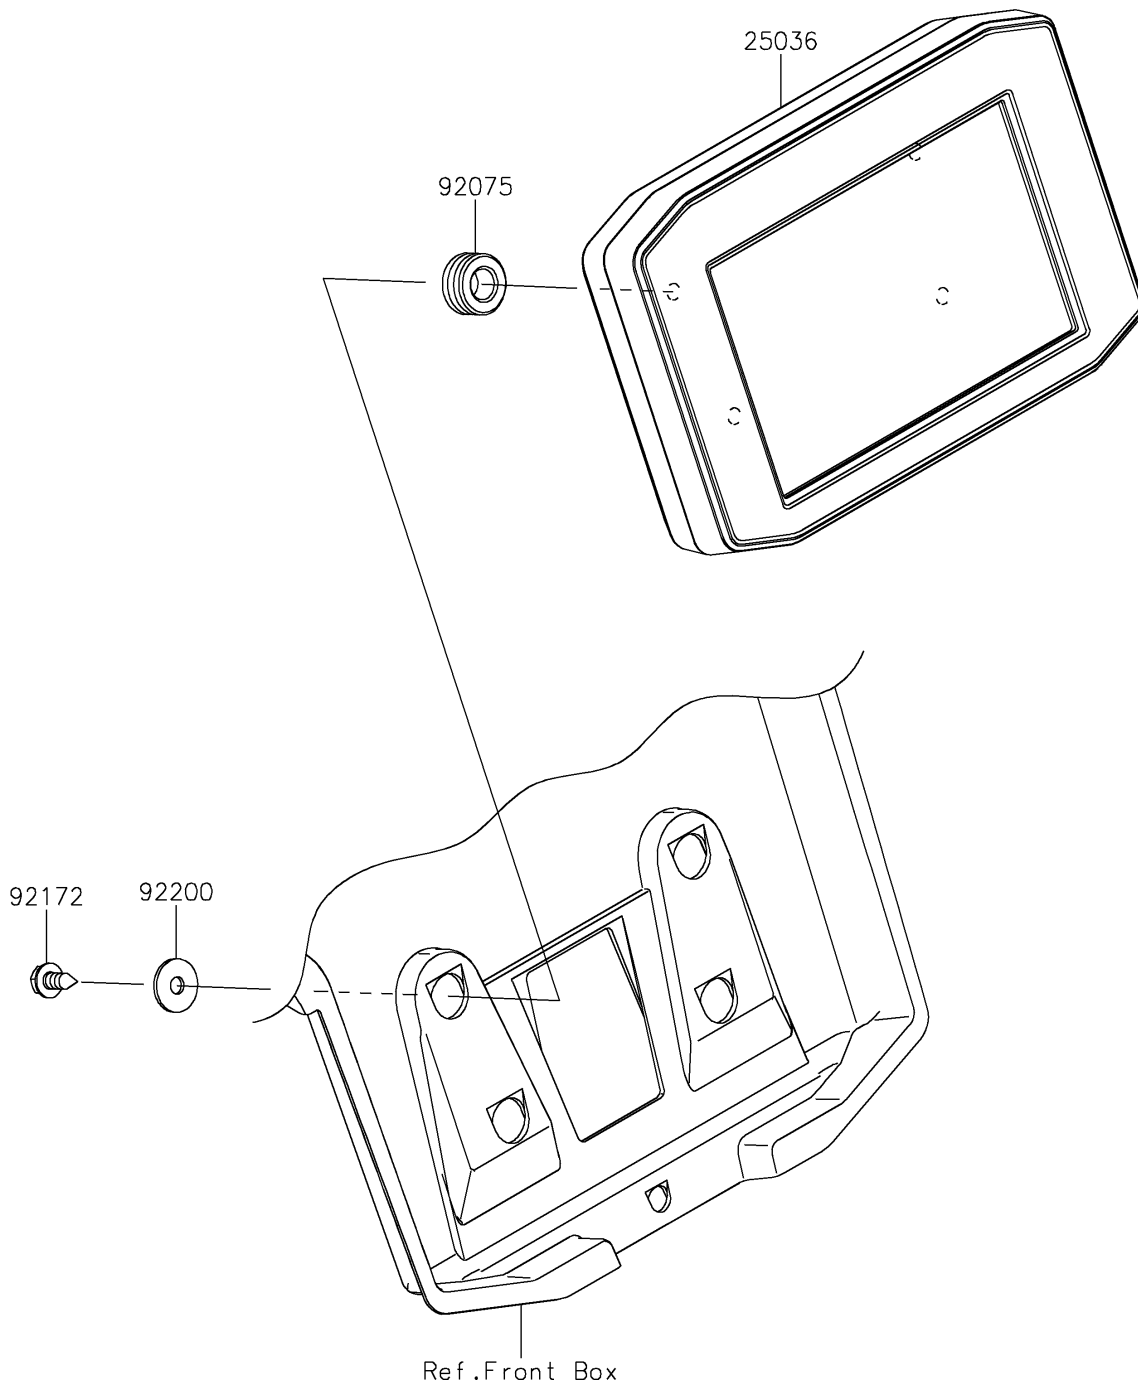

2026 RIDGE HVAC Camo

PARTS DIAGRAM

Meter(s)

F2530

2026 RIDGE HVAC Camo

PARTS LIST

Meter(s)

ITEM NAME	PART NUMBER	QUANTITY
METER-ASSY,TFT DISPLAY (Ref # 25036)	25036-0233	1
DAMPER (Ref # 92075)	92075-1898	4
SCREW,TAPPING,6X16 (Ref # 92172)	92172-1313	4
WASHER,6.5X20X1.6 (Ref # 92200)	92200-0283	4