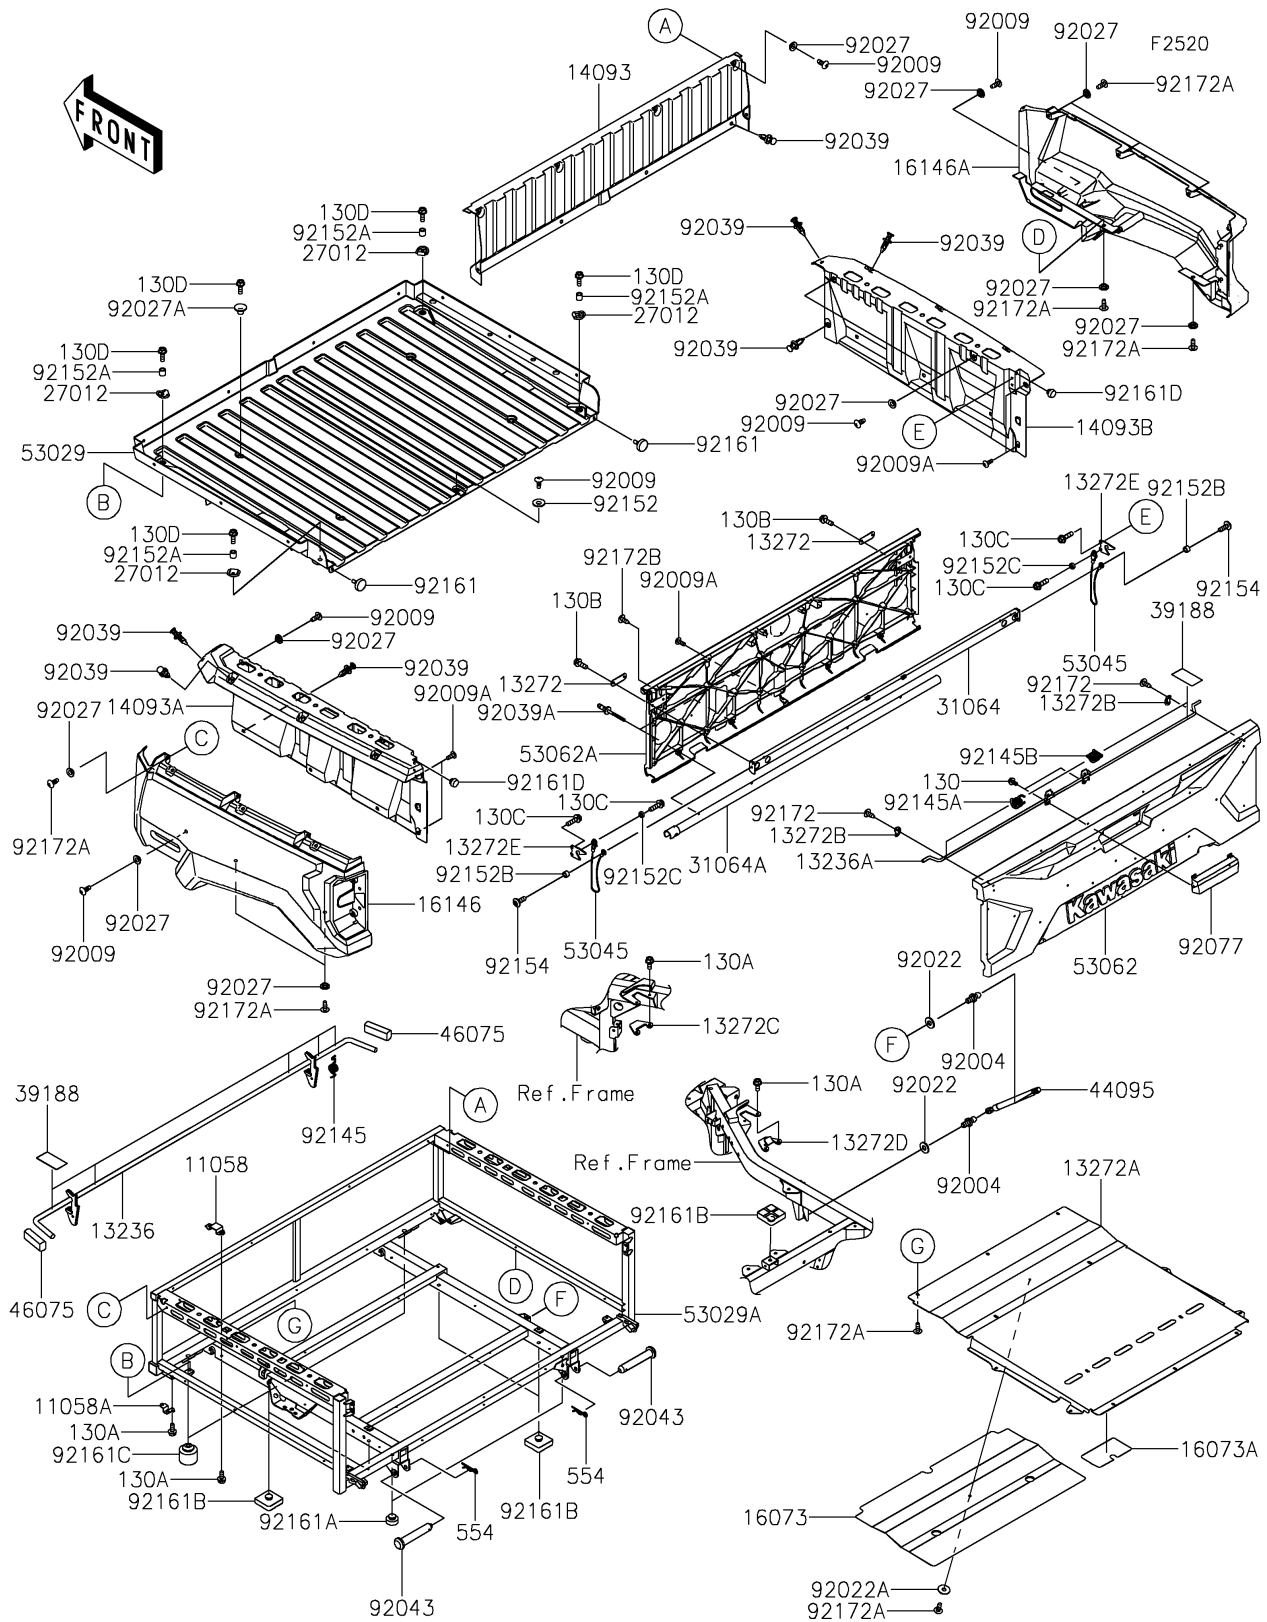

2026 RIDGE HVAC

PARTS DIAGRAM

Carrier(s)

2026 RIDGE HVAC

PARTS LIST

Carrier(s)

ITEM NAME	PART NUMBER	QUANTITY
BRACKET,CARRIER LATCH (Ref # 11058)	11058-0092	2
BRACKET (Ref # 11058A)	11058-0675	2
LEVER-COMP,CARRIER LATCH (Ref # 13236)	13236-0874	1
LEVER-COMP (Ref # 13236A)	13236-0891	1
PLATE (Ref # 13272)	13272-4064	2
PLATE,HEAT INSULATOR (Ref # 13272A)	13272-4065	1
PLATE (Ref # 13272B)	13272-4178	2
PLATE,CARRIER LATCH,LH (Ref # 13272C)	13272-4185	1
PLATE,CARRIER LATCH,RH (Ref # 13272D)	13272-7017	1
PLATE,TAIL GATE LATCH (Ref # 13272E)	13272-7074	2
COVER,FRONT CARRIER (Ref # 14093)	14093-1311	1
COVER,SIDE CARRIER,INNER,LH (Ref # 14093A)	14093-1314	1
COVER,SIDE CARRIER,INNER,RH (Ref # 14093B)	14093-1315	1
INSULATOR,HEAT,FR (Ref # 16073)	16073-0948	1
INSULATOR,HEAT,RR (Ref # 16073A)	16073-0962	1
COVER-ASSY,SIDE CARRIER,OUT,LH (Ref # 16146)	16146-0922	1
COVER-ASSY,SIDE CARRIER,OUT,RH (Ref # 16146A)	16146-0923	1
HOOK,CARRIER BOTTOM (Ref # 27012)	27012-0900	4
PIPE-COMP,TAIL GATE,UPP (Ref # 31064)	31064-0843	1
PIPE-COMP,TAIL GATE,LWR (Ref # 31064A)	31064-0861	1
TAPE,25X47X0.18 (Ref # 39188)	39188-0612	7
DAMPER-GAS FILLED (Ref # 44095)	44095-0002	1
GRIP,CARRIER LATCH (Ref # 46075)	46075-0672	2
CARRIER,BOTTOM (Ref # 53029)	53029-0374	1
CARRIER,BASE (Ref # 53029A)	53029-0436	1
HOOK-ASSY,TAIL GATE (Ref # 53045)	53045-0044	2
GATE-TAIL (Ref # 53062)	53062-0030	1
GATE-TAIL,INNER (Ref # 53062A)	53062-0031	1
STUD (Ref # 92004)	92004-0733	2