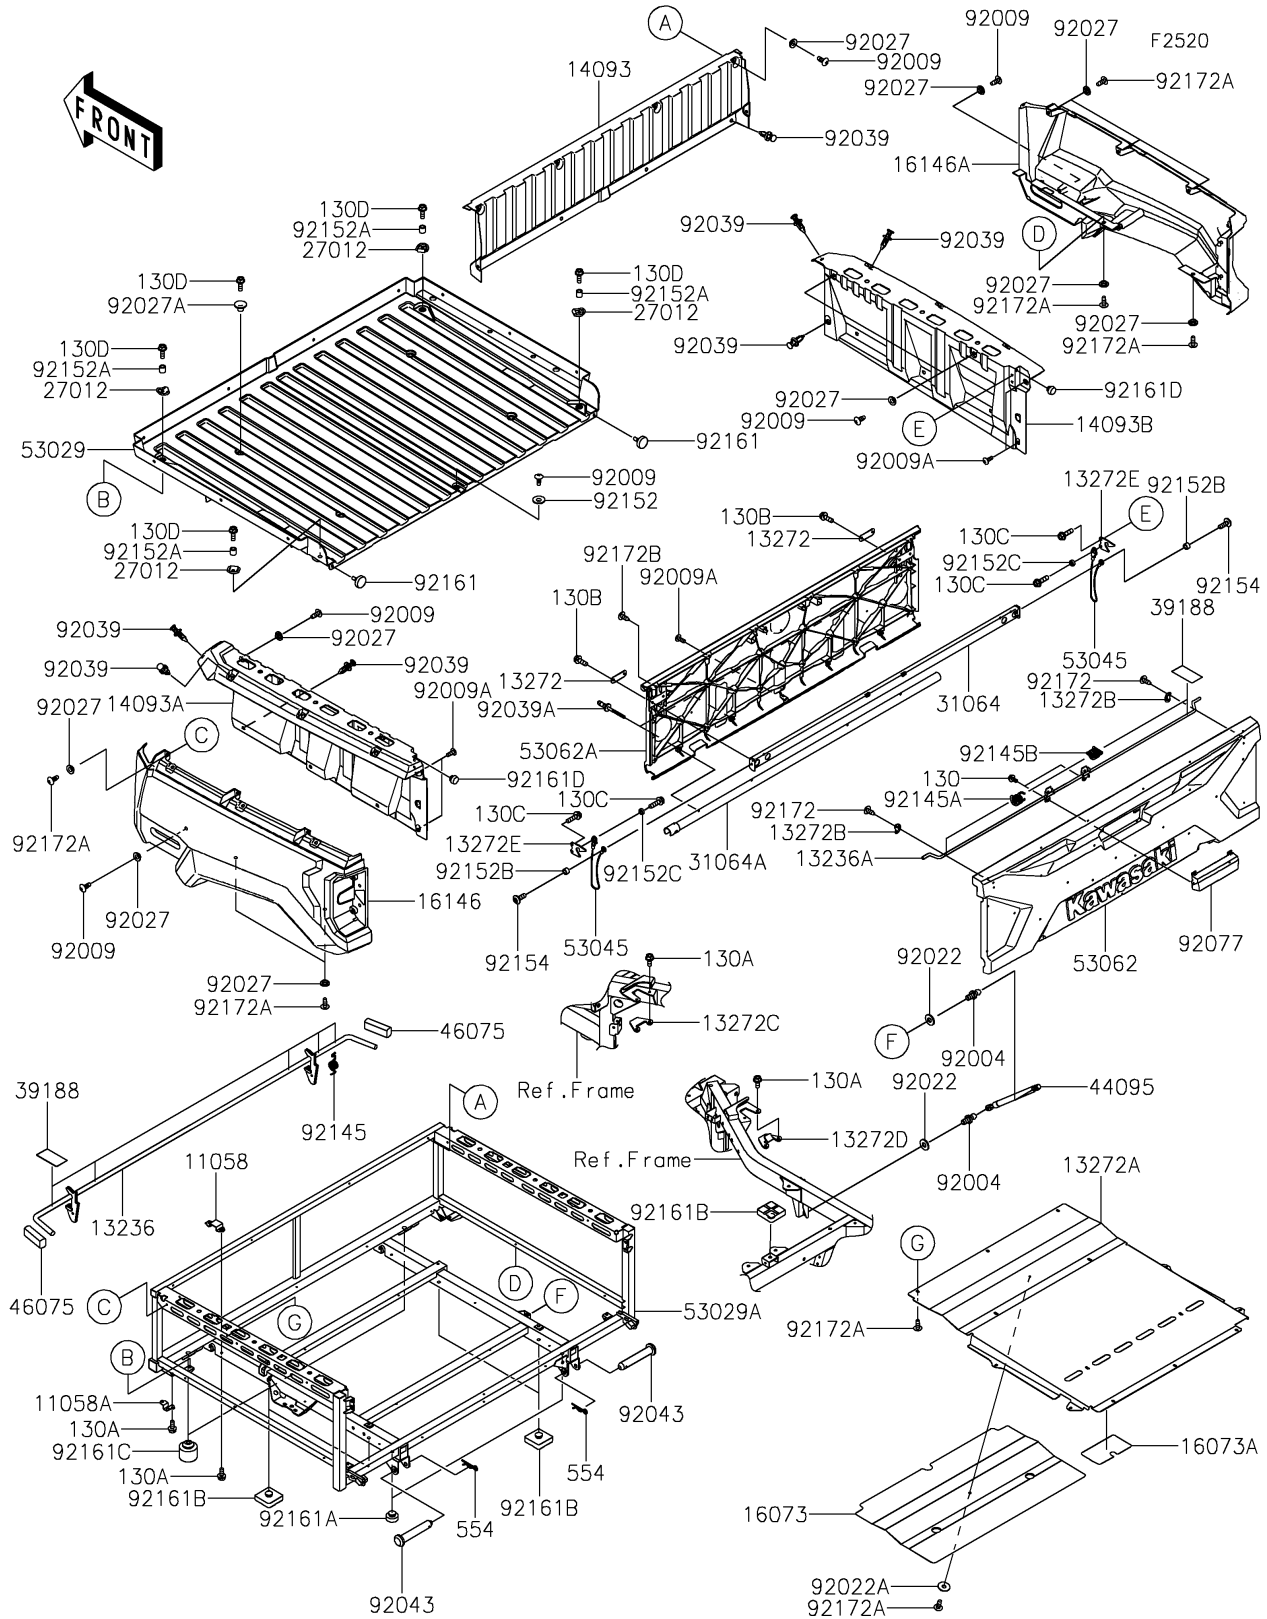

2026 RIDGE® HVAC CAMO

PARTS DIAGRAM

Carrier(s)

2026 RIDGE® HVAC CAMO

PARTS LIST

Carrier(s)

| ITEM NAME | PART NUMBER | QUANTITY |
|---|-------------|----------|
| BRACKET,CARRIER LATCH (Ref # 11058) | 11058-0092 | 2 |
| BRACKET (Ref # 11058A) | 11058-0675 | 2 |
| LEVER-COMP,CARRIER LATCH (Ref # 13236) | 13236-0874 | 1 |
| LEVER-COMP (Ref # 13236A) | 13236-0891 | 1 |
| PLATE (Ref # 13272) | 13272-4064 | 2 |
| PLATE,HEAT INSULATOR (Ref # 13272A) | 13272-4065 | 1 |
| PLATE (Ref # 13272B) | 13272-4178 | 2 |
| PLATE,CARRIER LATCH,LH (Ref # 13272C) | 13272-4185 | 1 |
| PLATE,CARRIER LATCH,RH (Ref # 13272D) | 13272-7017 | 1 |
| PLATE,TAIL GATE LATCH (Ref # 13272E) | 13272-7074 | 2 |
| COVER,FRONT CARRIER (Ref # 14093) | 14093-1311 | 1 |
| COVER,SIDE CARRIER,INNER,LH (Ref # 14093A) | 14093-1314 | 1 |
| COVER,SIDE CARRIER,INNER,RH (Ref # 14093B) | 14093-1315 | 1 |
| INSULATOR,HEAT,FR (Ref # 16073) | 16073-0948 | 1 |
| INSULATOR,HEAT,RR (Ref # 16073A) | 16073-0962 | 1 |
| COVER-ASSY,SIDE CARRIER,OUT,LH (Ref # 16146) | 16146-0922 | 1 |
| COVER-ASSY,SIDE CARRIER,OUT,RH (Ref # 16146A) | 16146-0923 | 1 |
| HOOK,CARRIER BOTTOM (Ref # 27012) | 27012-0900 | 4 |
| PIPE-COMP,TAIL GATE,UPP (Ref # 31064) | 31064-0843 | 1 |
| PIPE-COMP,TAIL GATE,LWR (Ref # 31064A) | 31064-0861 | 1 |
| TAPE,25X47X0.18 (Ref # 39188) | 39188-0612 | 7 |
| DAMPER-GAS FILLED (Ref # 44095) | 44095-0002 | 1 |
| GRIP,CARRIER LATCH (Ref # 46075) | 46075-0672 | 2 |
| CARRIER,BOTTOM (Ref # 53029) | 53029-0374 | 1 |
| CARRIER,BASE (Ref # 53029A) | 53029-0436 | 1 |
| HOOK-ASSY,TAIL GATE (Ref # 53045) | 53045-0044 | 2 |
| GATE-TAIL (Ref # 53062) | 53062-0030 | 1 |
| GATE-TAIL,INNER (Ref # 53062A) | 53062-0031 | 1 |
| STUD (Ref # 92004) | 92004-0733 | 2 |