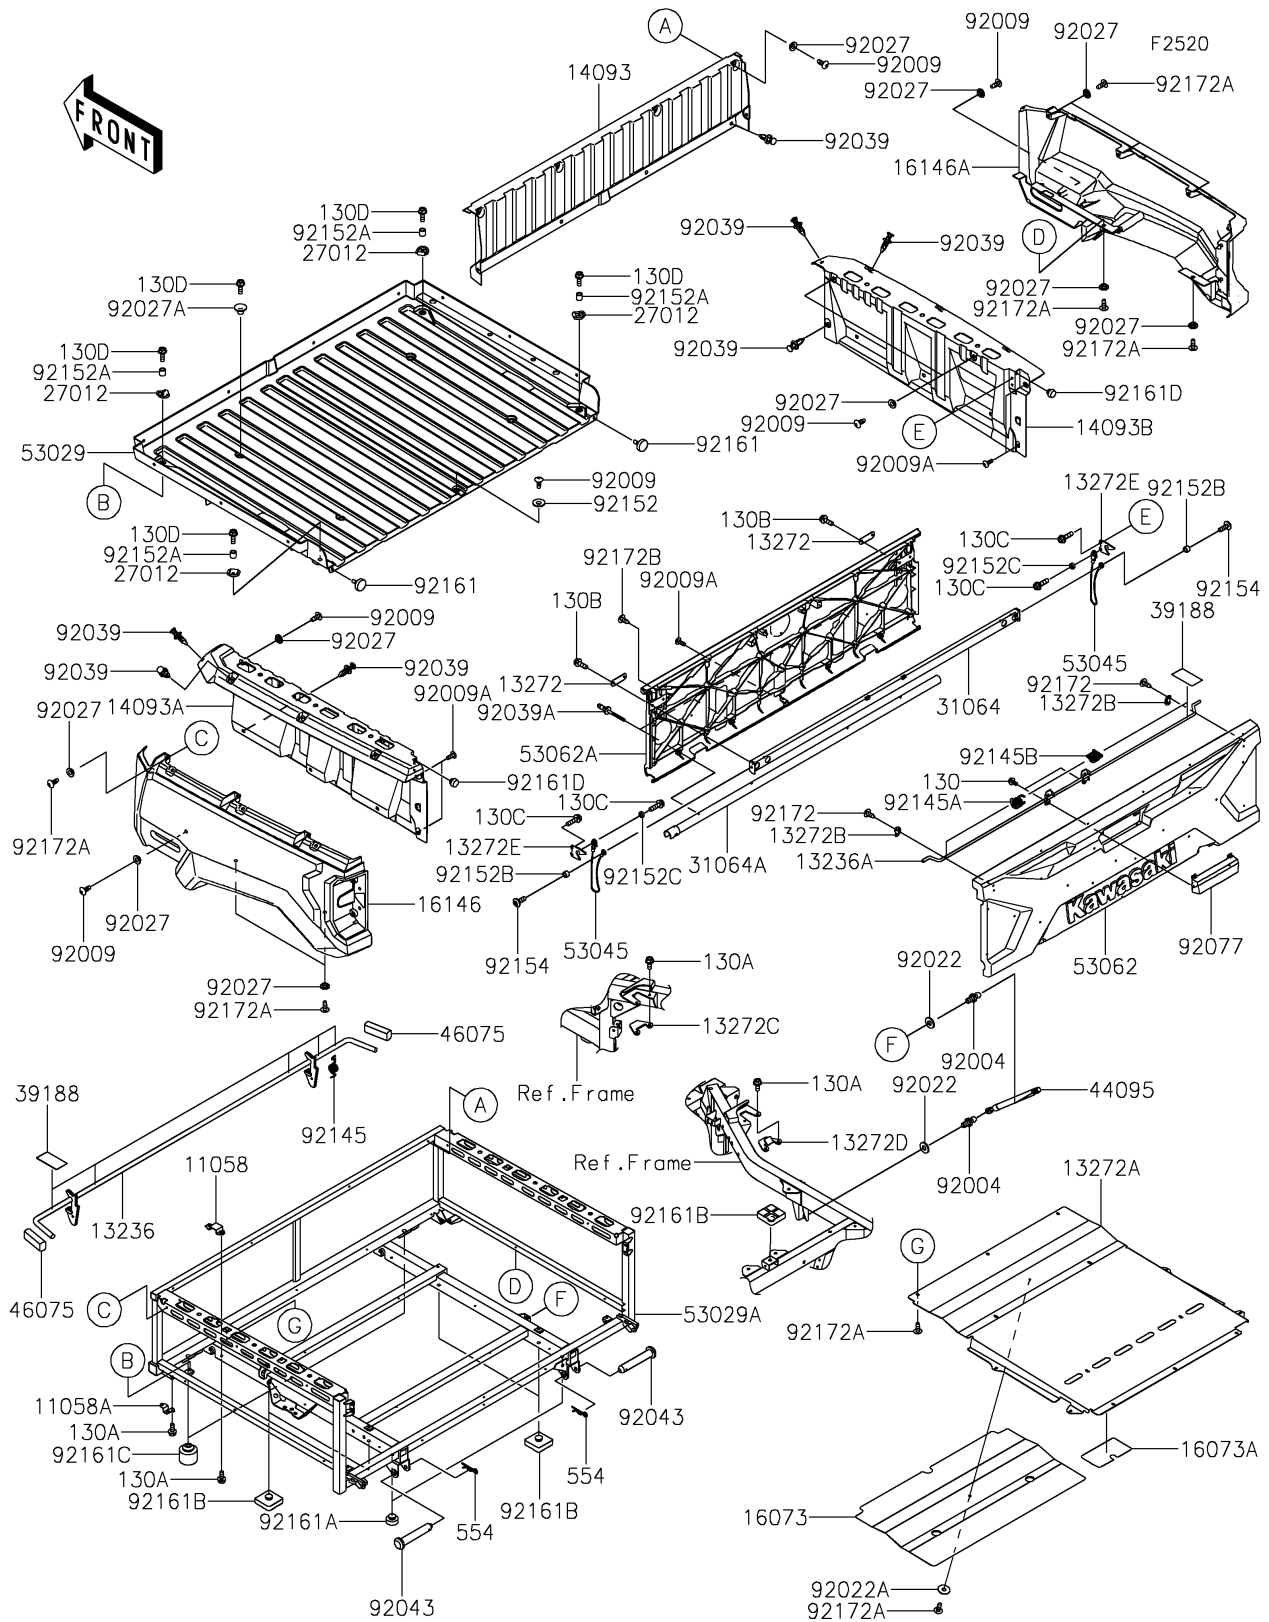

## PARTS DIAGRAM

Carrier(s)

## PARTS LIST

Carrier(s)

ITEM NAME	PART NUMBER	QUANTITY
SCREW,TAPPING,6X16 (Ref # 92009)	92009-1166	11
SCREW,TAPPING,5X14 (Ref # 92009A)	92009-1197	5
WASHER,8.2X19X2 (Ref # 92022)	92022-1533	2
WASHER,PLAIN,6.5X20X1 (Ref # 92022A)	92022-165	1
COLLAR,L=4.6 (Ref # 92027)	92027-1168	20
COLLAR (Ref # 92027A)	92027-1767	4
RIVET (Ref # 92039)	92039-0776	20
RIVET,6.35X17.9 (Ref # 92039A)	92039-0856	4
PIN,12.4X72.4 (Ref # 92043)	92043-0716	2
KNOB,TAIL GATE (Ref # 92077)	92077-0041	1
SPRING (Ref # 92145)	92145-2268	1
SPRING (Ref # 92145A)	92145-2443	1
SPRING (Ref # 92145B)	92145-2444	1
COLLAR,6.8X20X4.6 (Ref # 92152)	92152-2432	1
COLLAR,6.2X9.5X9.8 (Ref # 92152A)	92152-2917	4
COLLAR,6.2X9.5X6 (Ref # 92152B)	92152-2918	2
COLLAR,6.2X9.5X3.5 (Ref # 92152C)	92152-3860	2
BOLT,SOCKET,6X18 (Ref # 92154)	92154-1026	2
DAMPER (Ref # 92161)	92161-0183	2
DAMPER,10X20X8 (Ref # 92161A)	92161-0855	2
DAMPER,10X34X10 (Ref # 92161B)	92161-1920	5
DAMPER (Ref # 92161C)	92161-2505	2
DAMPER (Ref # 92161D)	92161-2524	2
SCREW,6X16 (Ref # 92172)	92172-0284	4
SCREW,TAPPING,6X16 (Ref # 92172A)	92172-0739	25
SCREW,TAPPING,6X16 (Ref # 92172B)	92172-1470	23
BOLT-FLANGED,5X10 (Ref # 130)	130BA0510	2
BOLT-FLANGED,6X14 (Ref # 130A)	130BA0614	12
BOLT-FLANGED,6X18 (Ref # 130B)	130BB0618	4

## PARTS LIST

Carrier(s)

ITEM NAME	PART NUMBER	QUANTITY
BOLT-FLANGED,6X22 (Ref # 130C)	130BB0622	4
BOLT-FLANGED,6X18 (Ref # 130D)	130CB0618	8
PIN-SNAP,12MM (Ref # 554)	554DA1200	2