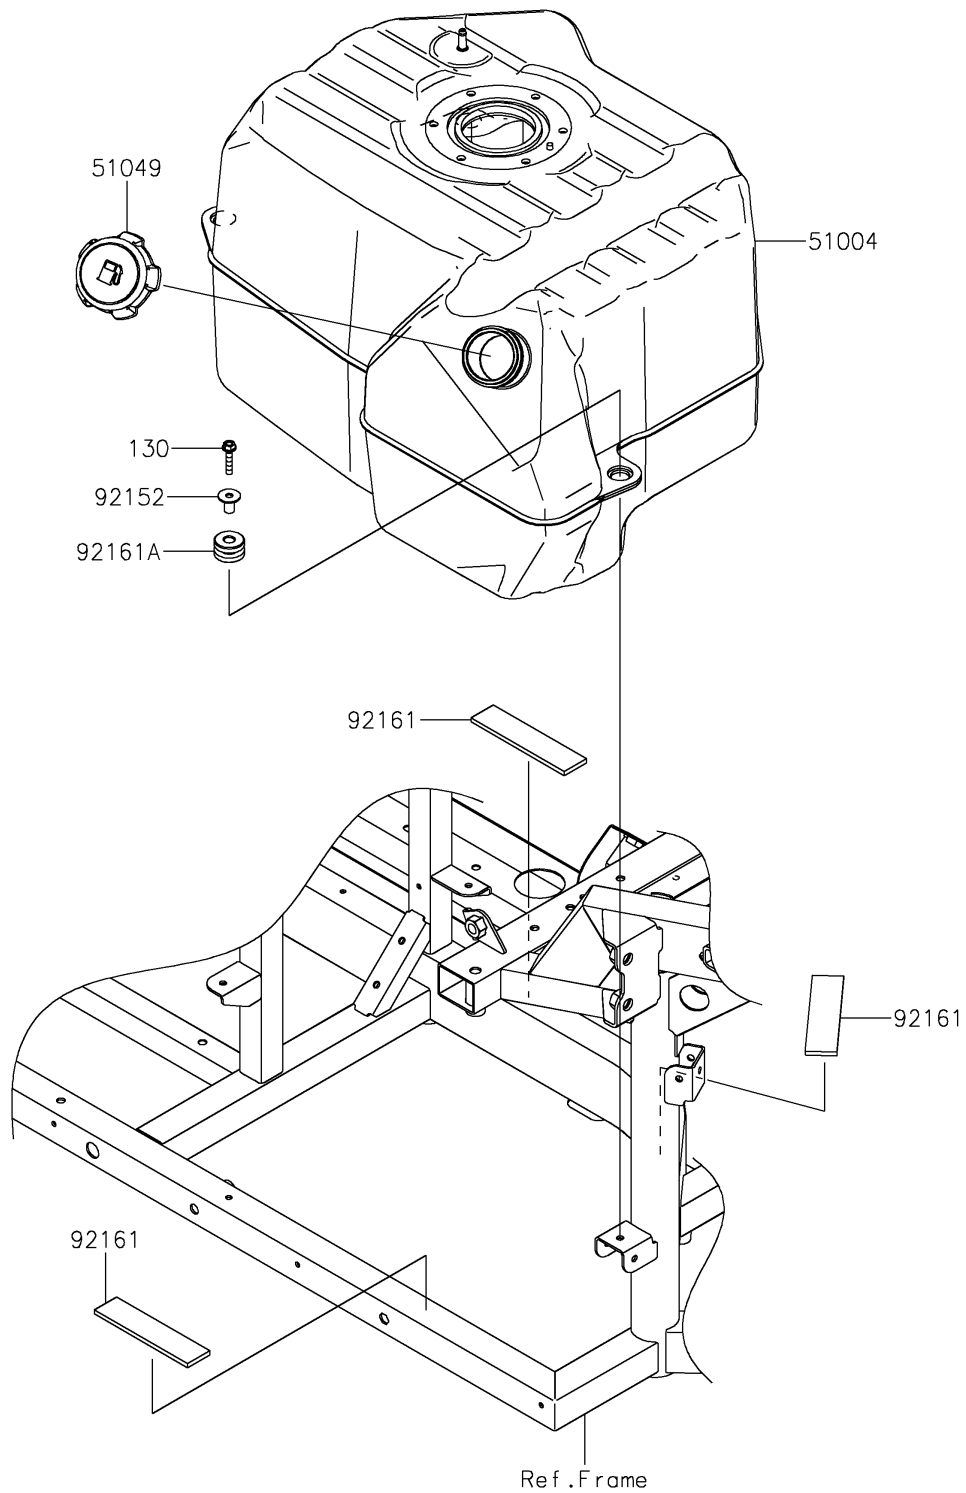

2026 RIDGE® HVAC

PARTS DIAGRAM

Fuel Tank(CA)

F2410A