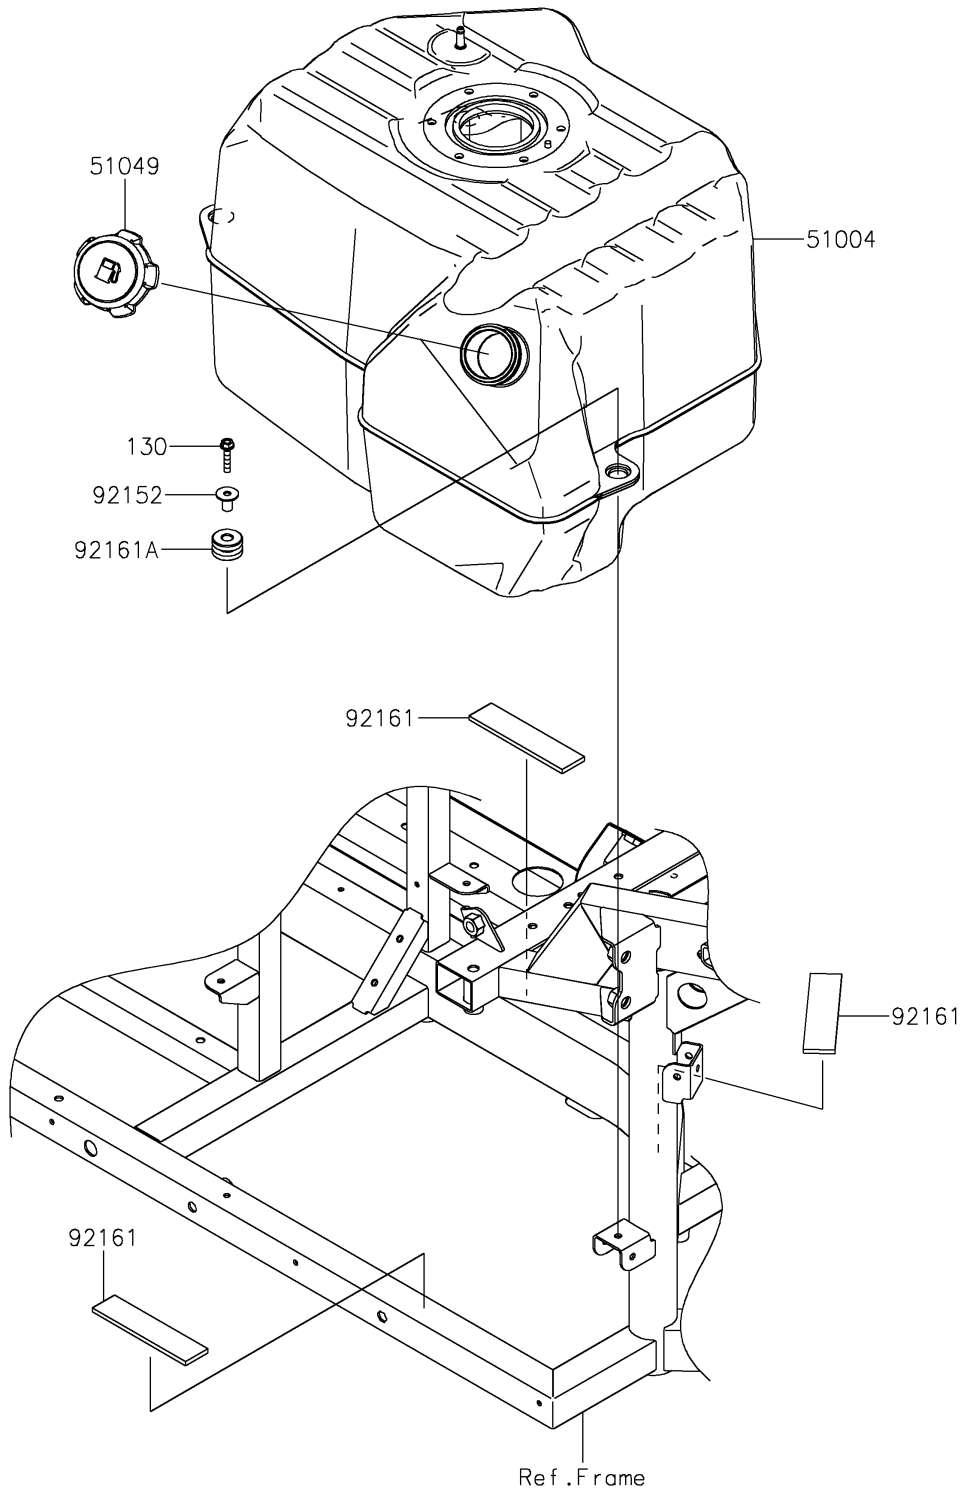

2026 RIDGE HVAC

PARTS DIAGRAM

Fuel Tank(CA)

F2410A

2026 RIDGE HVAC

PARTS LIST

Fuel Tank(CA)

ITEM NAME	PART NUMBER	QUANTITY
TANK-FUEL (Ref # 51004)	51004-0727	1
CAP-TANK,FUEL (Ref # 51049)	51049-0718	1
COLLAR,6.8X10X18.1 (Ref # 92152)	92152-1867	3
DAMPER,31.1X130X5 (Ref # 92161)	92161-0936	3
DAMPER,TANK (Ref # 92161A)	92161-2178	3
BOLT-FLANGED,6X30 (Ref # 130)	130BA0630	3