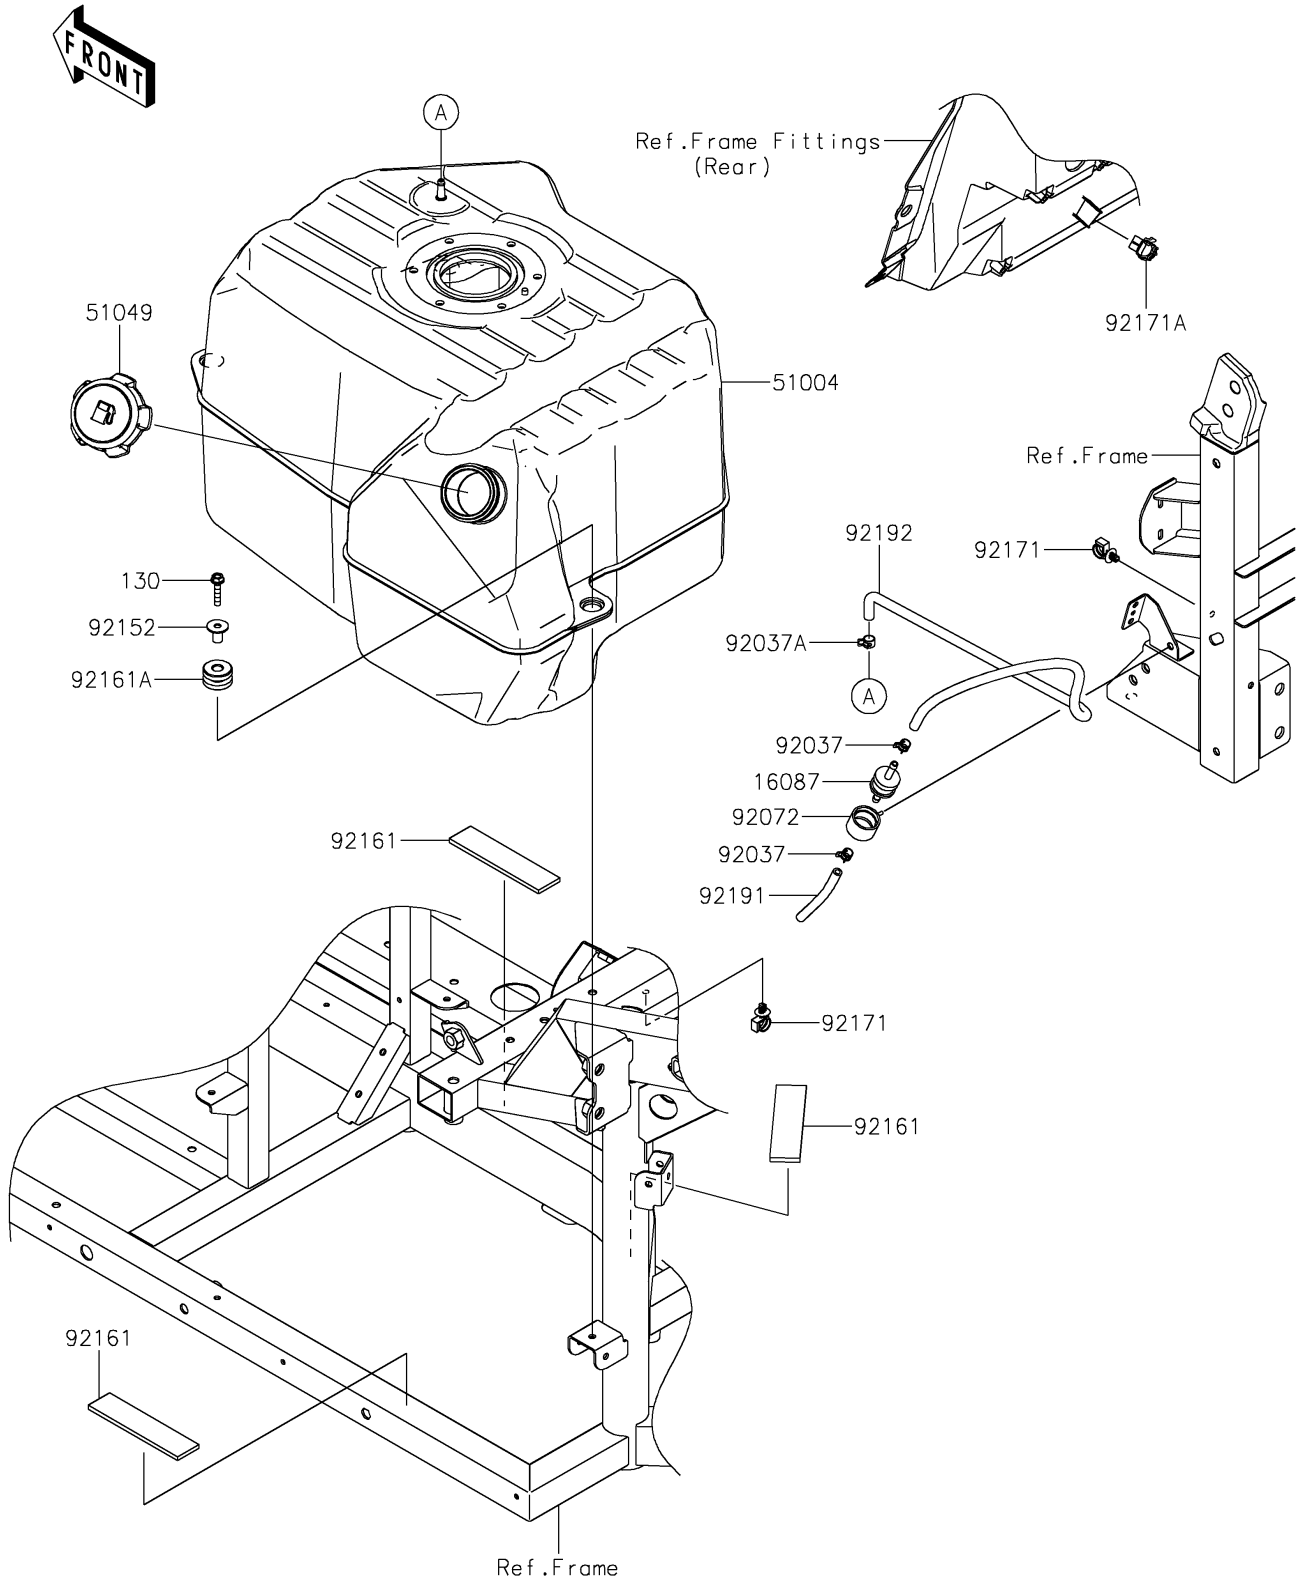

2026 RIDGE HVAC

PARTS DIAGRAM

Fuel Tank(CN,US)

F2410

2026 RIDGE HVAC

PARTS LIST

Fuel Tank(CN,US)

ITEM NAME

PART NUMBER

QUANTITY
