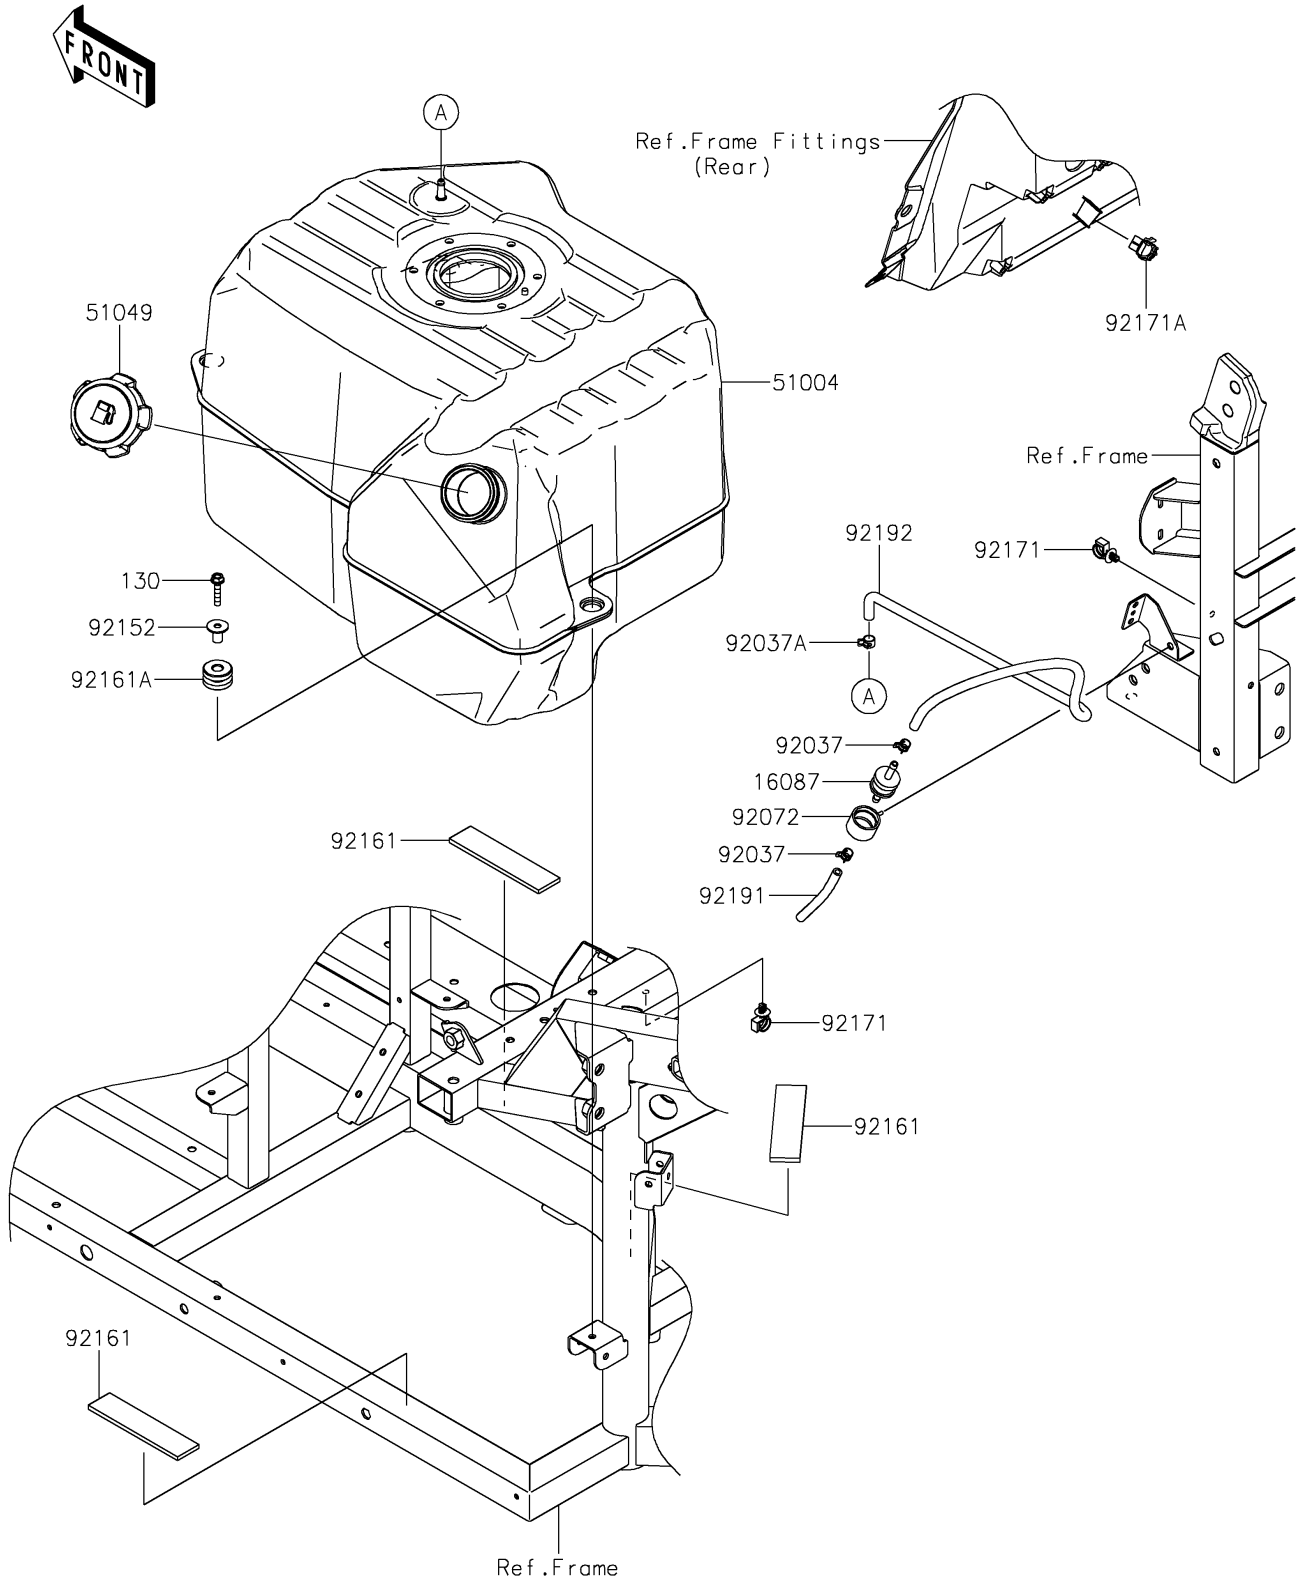

2026 RIDGE HVAC

PARTS DIAGRAM

Fuel Tank(CN,US)

F2410

2026 RIDGE HVAC

PARTS LIST

Fuel Tank(CN,US)

ITEM NAME	PART NUMBER	QUANTITY
VALVE-CHECK (Ref # 16087)	16087-0008	1
TANK-FUEL (Ref # 51004)	51004-0727	1
CAP-TANK,FUEL (Ref # 51049)	51049-0718	1
CLAMP,TUBE (Ref # 92037)	92037-1461	2
CLAMP (Ref # 92037A)	92037-2113	1
BAND (Ref # 92072)	92072-0850	1
COLLAR,6.8X10X18.1 (Ref # 92152)	92152-1867	3
DAMPER,31.1X130X5 (Ref # 92161)	92161-0936	3
DAMPER,TANK (Ref # 92161A)	92161-2178	3
CLAMP (Ref # 92171)	92171-0453	2
CLAMP,EDGE CLIP (Ref # 92171A)	92171-1722	1
TUBE,5X9X100 (Ref # 92191)	92191-1792	1
TUBE,BREATHER (Ref # 92192)	92192-2626	1
BOLT-FLANGED,6X30 (Ref # 130)	130BA0630	3