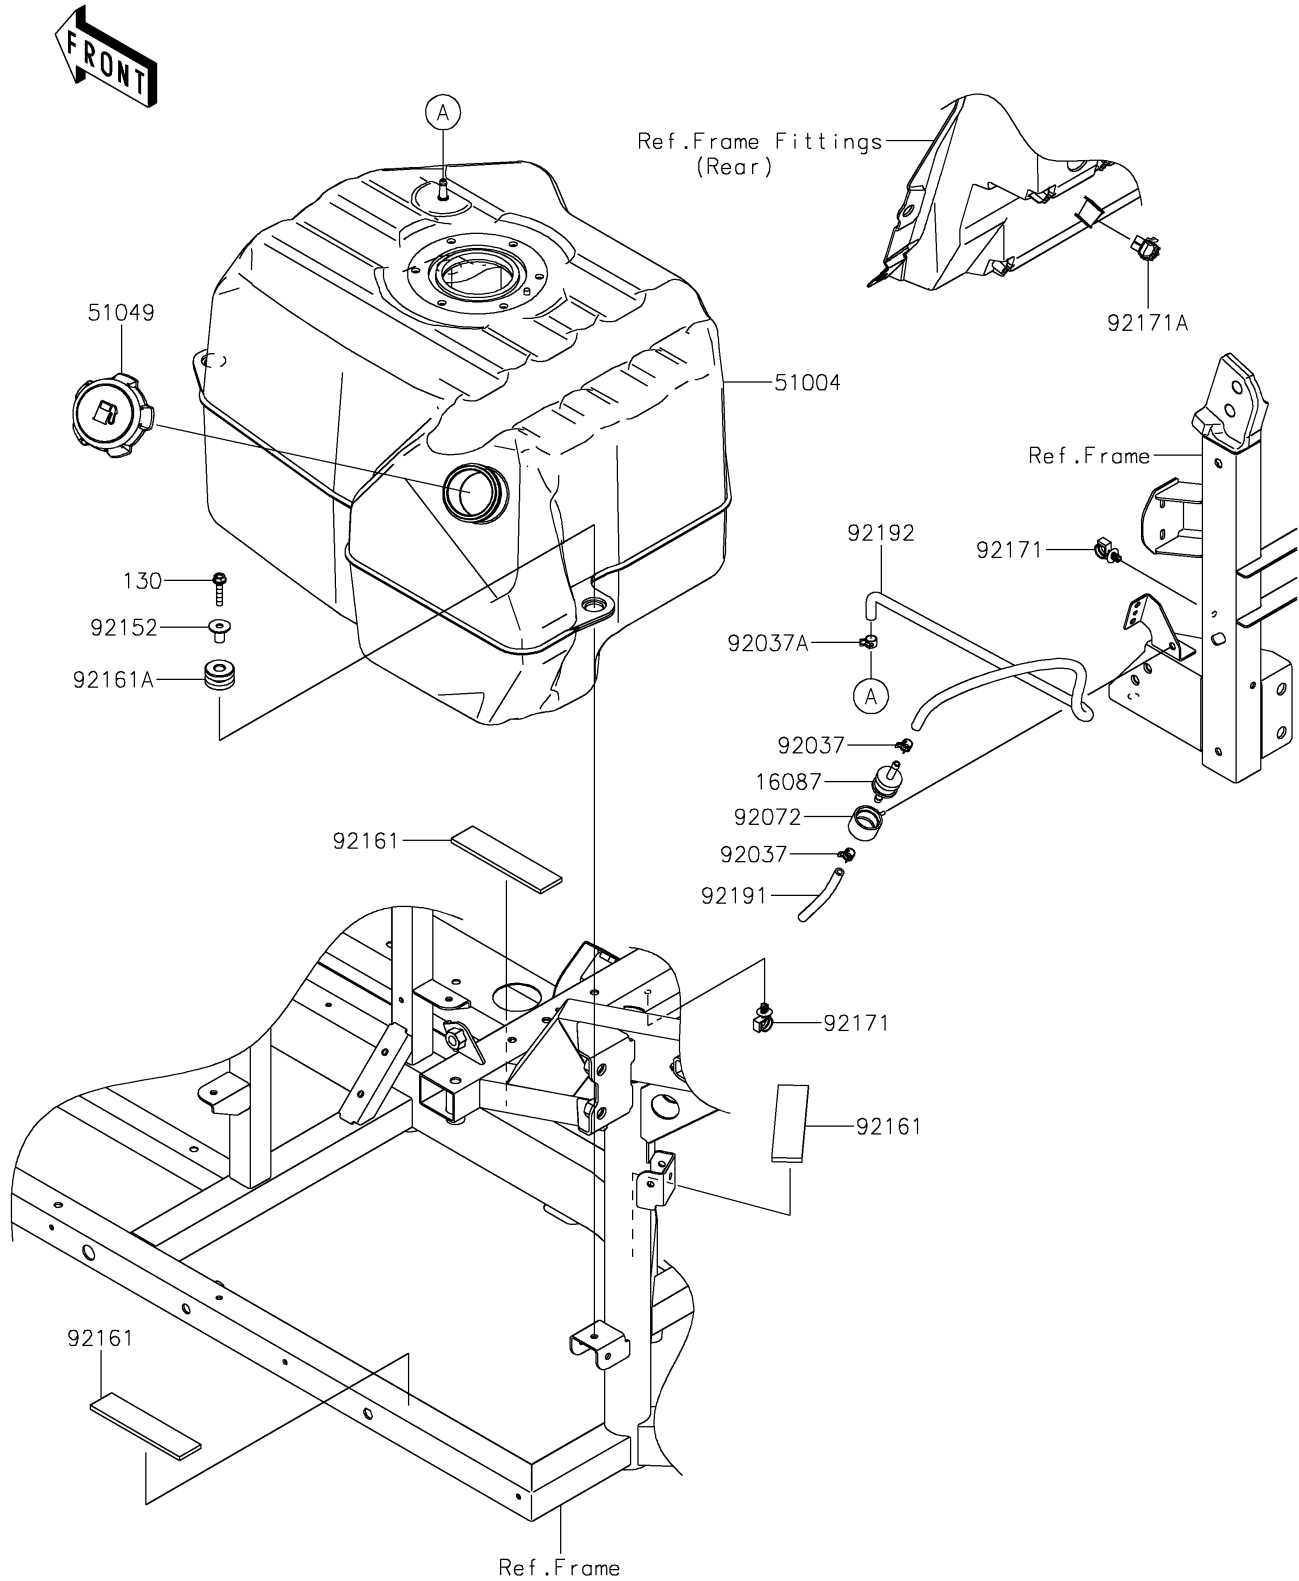

2026 RIDGE HVAC Camo

PARTS DIAGRAM

Fuel Tank(CN,US)

F2410

2026 RIDGE HVAC Camo

PARTS LIST

Fuel Tank(CN,US)

ITEM NAME	PART NUMBER	QUANTITY
VALVE-CHECK (Ref # 16087)	16087-0008	1
TANK-FUEL (Ref # 51004)	51004-0727	1
CAP-TANK,FUEL (Ref # 51049)	51049-0718	1
CLAMP,TUBE (Ref # 92037)	92037-1461	2
CLAMP (Ref # 92037A)	92037-2113	1
BAND (Ref # 92072)	92072-0850	1
COLLAR,6.8X10X18.1 (Ref # 92152)	92152-1867	3
DAMPER,31.1X130X5 (Ref # 92161)	92161-0936	3
DAMPER,TANK (Ref # 92161A)	92161-2178	3
CLAMP (Ref # 92171)	92171-0453	2
CLAMP,EDGE CLIP (Ref # 92171A)	92171-1722	1
TUBE,5X9X100 (Ref # 92191)	92191-1792	1
TUBE,BREATHER (Ref # 92192)	92192-2626	1
BOLT-FLANGED,6X30 (Ref # 130)	130BA0630	3