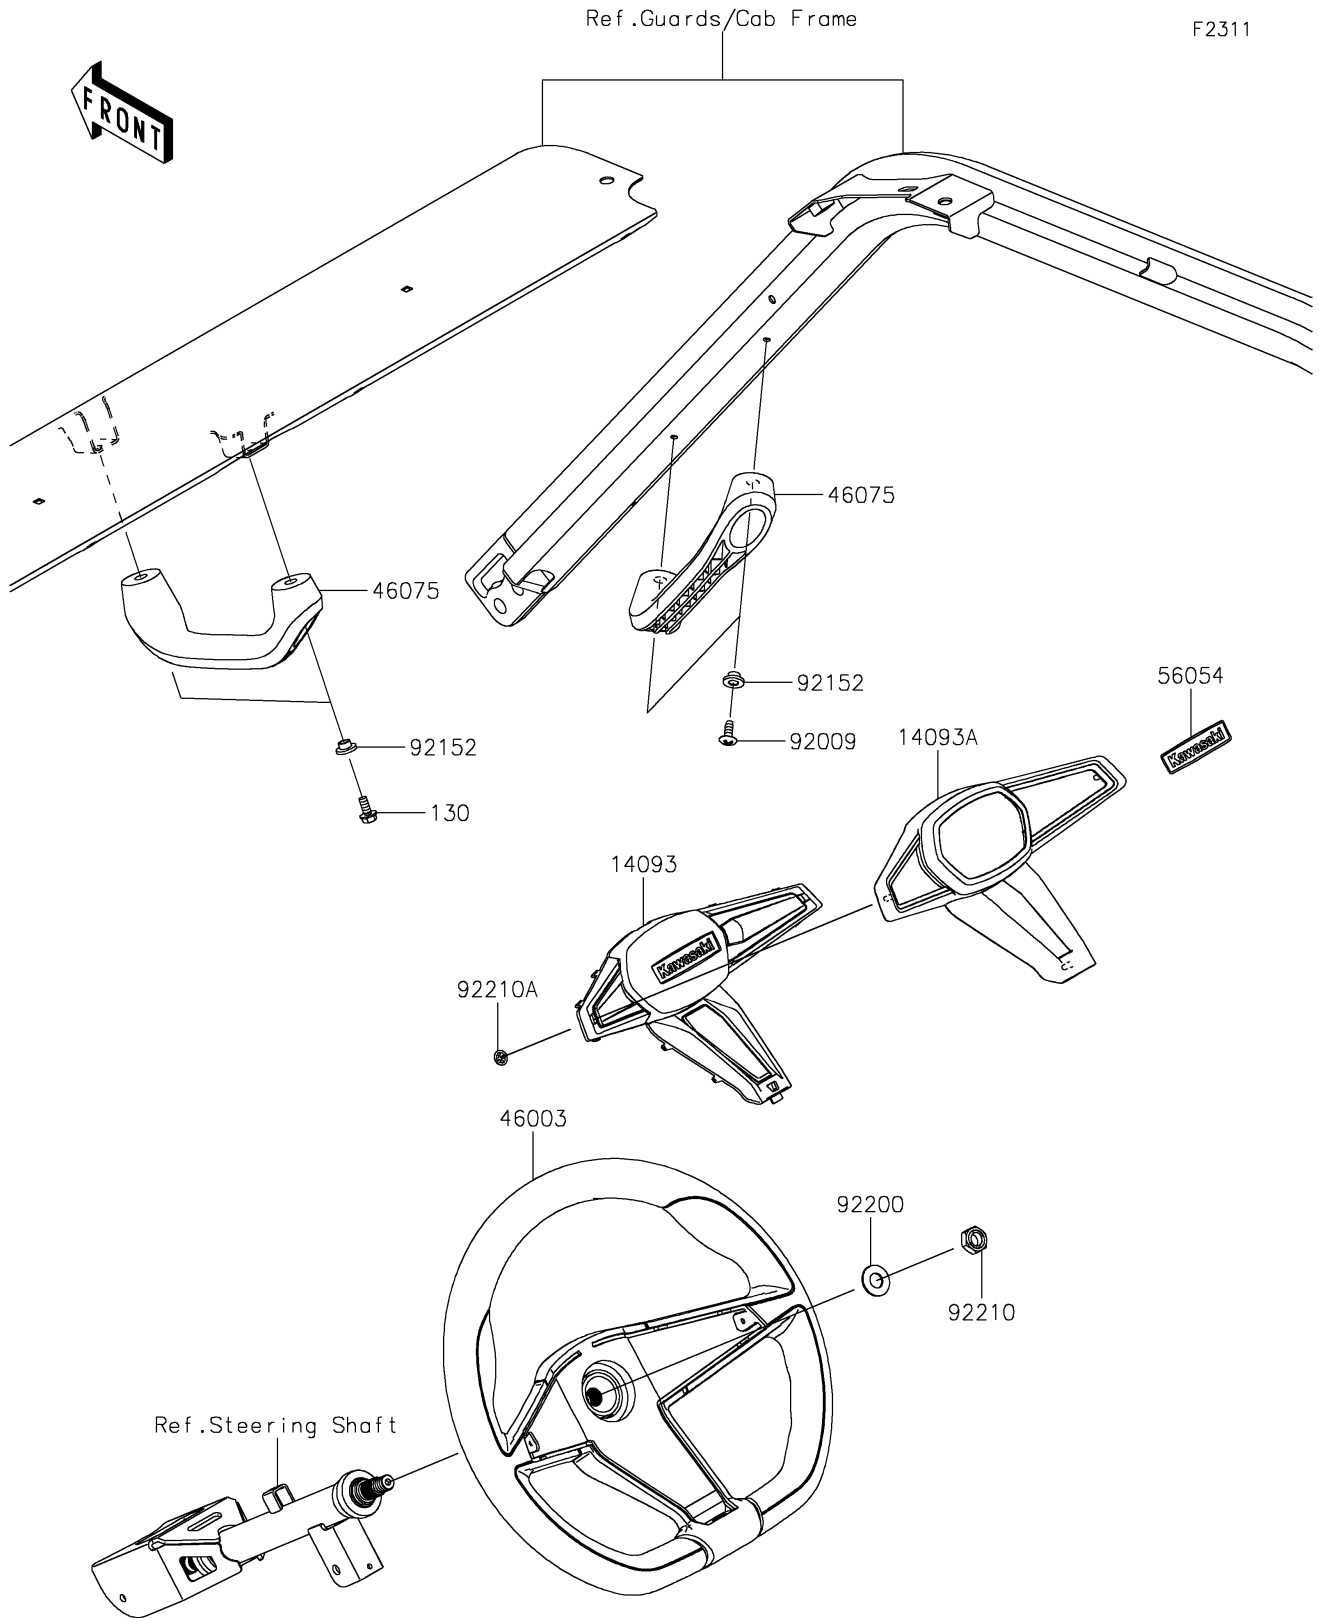

2026 RIDGE HVAC Camo

PARTS DIAGRAM

Steering Wheel

2026 RIDGE HVAC Camo

PARTS LIST

Steering Wheel

ITEM NAME	PART NUMBER	QUANTITY
COVER,HORN (Ref # 14093)	14093-1346	1
COVER,HORN,OUTER,S.BLACK (Ref # 14093A)	14093-1356-839	1
HANDLE (Ref # 46003)	46003-0824	1
GRIP,CNT/RH (Ref # 46075)	46075-0721	2
MARK,CENTER LOGO,KAWASAKI (Ref # 56054)	56054-2907	1
SCREW,TAPPING,6X16 (Ref # 92009)	92009-1166	2
COLLAR,7X9.5X7.5 (Ref # 92152)	92152-3832	4
WASHER,12.1X25X1.6 (Ref # 92200)	92200-0455	1
NUT,LOCK,12MM (Ref # 92210)	92210-1249	1
NUT (Ref # 92210A)	92210-1796	3
BOLT-FLANGED,6X14 (Ref # 130)	130BA0614	2