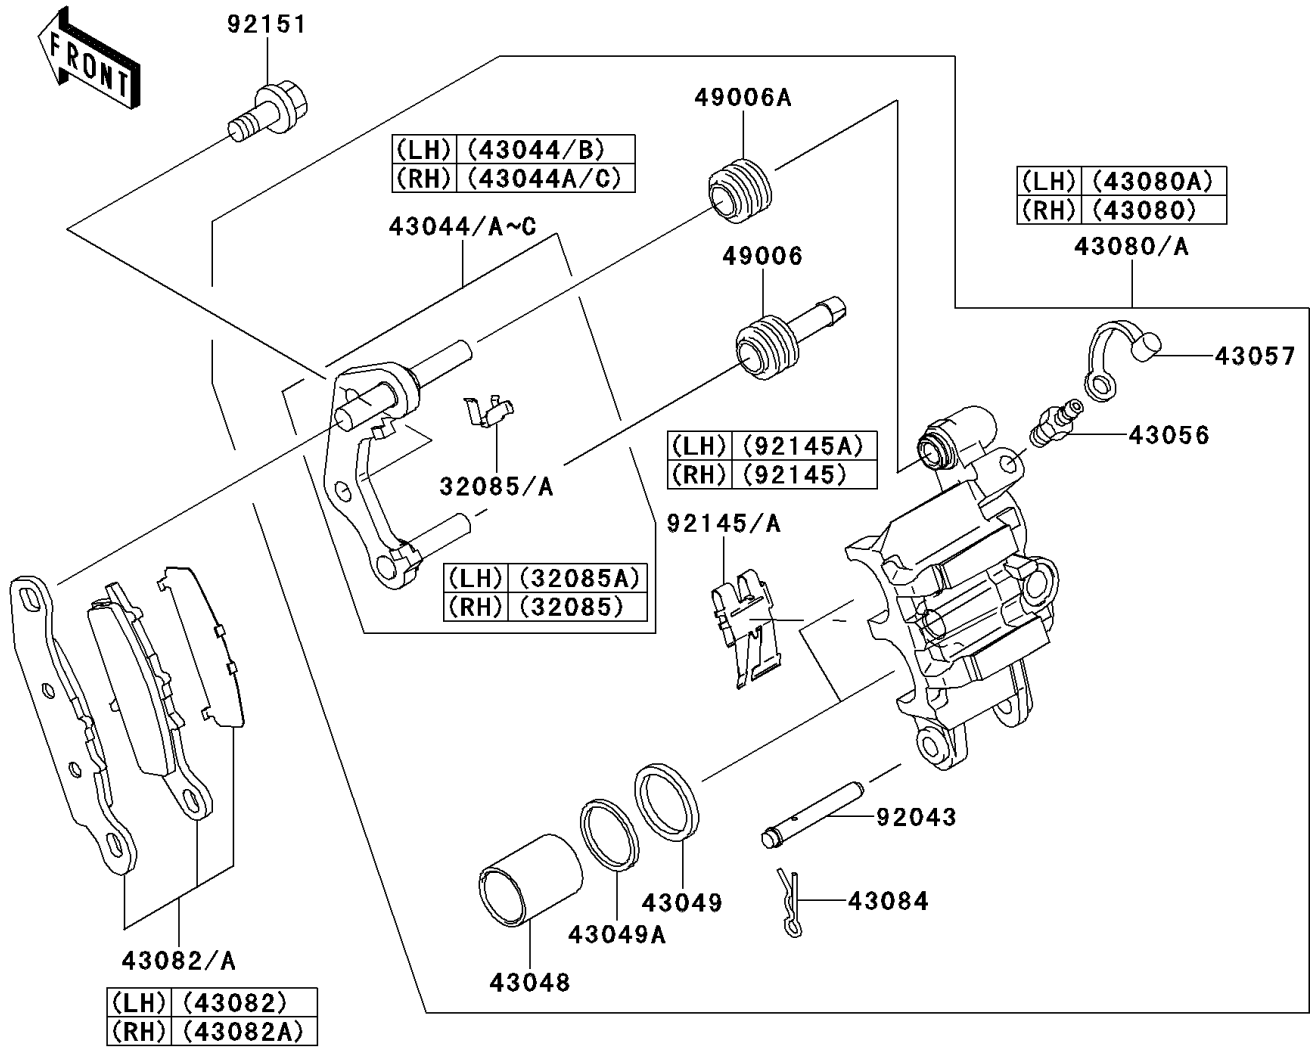

2007 KFX700

PARTS DIAGRAM

Front Brake

F2292

2007 KFX700

PARTS LIST

Front Brake

ITEM NAME

PART NUMBER

QUANTITY
