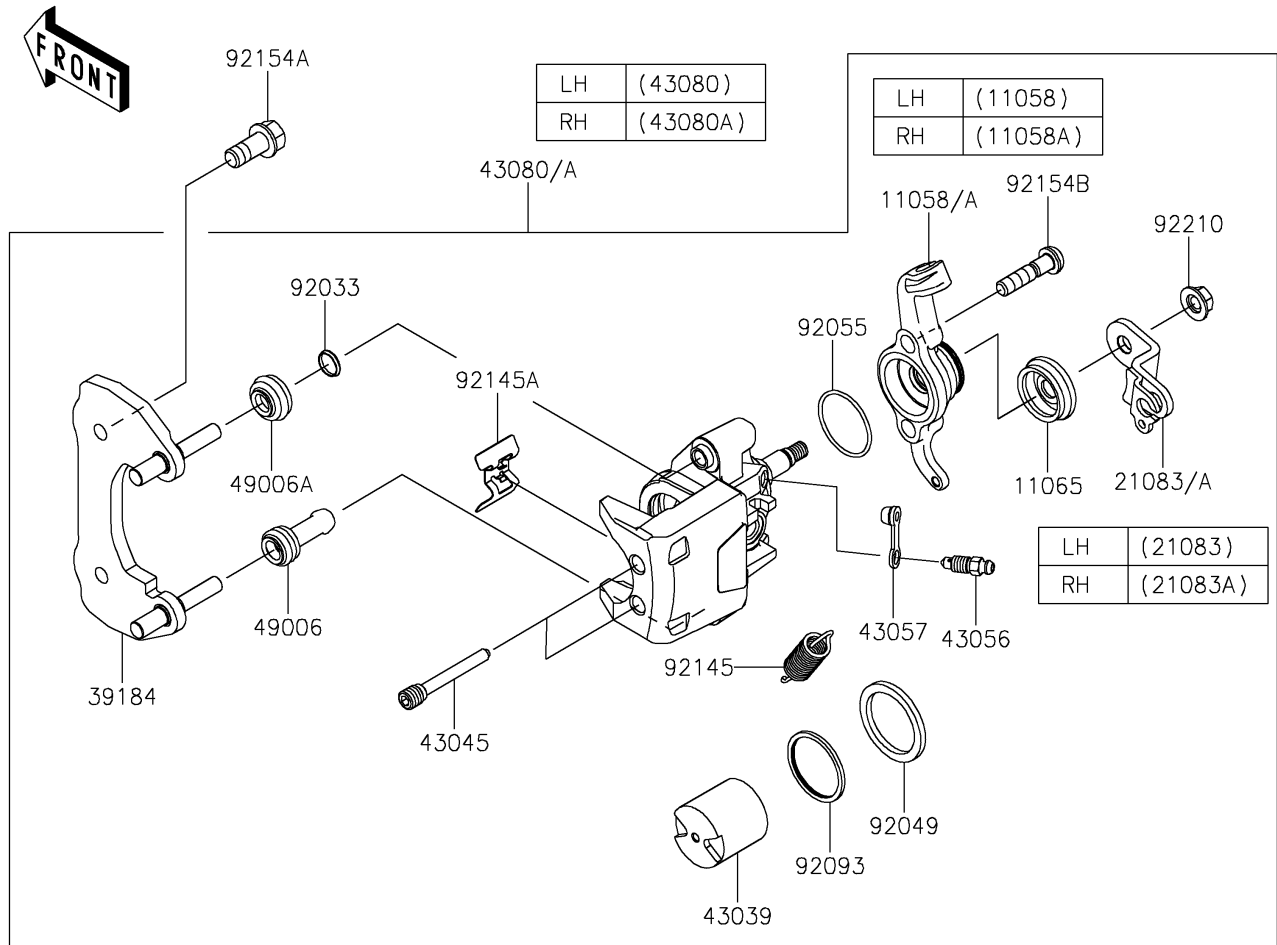

2026 RIDGE HVAC Camo

PARTS DIAGRAM

Rear Brake

F2294

2026 RIDGE HVAC Camo

PARTS LIST

Rear Brake

ITEM NAME

PART NUMBER

QUANTITY
