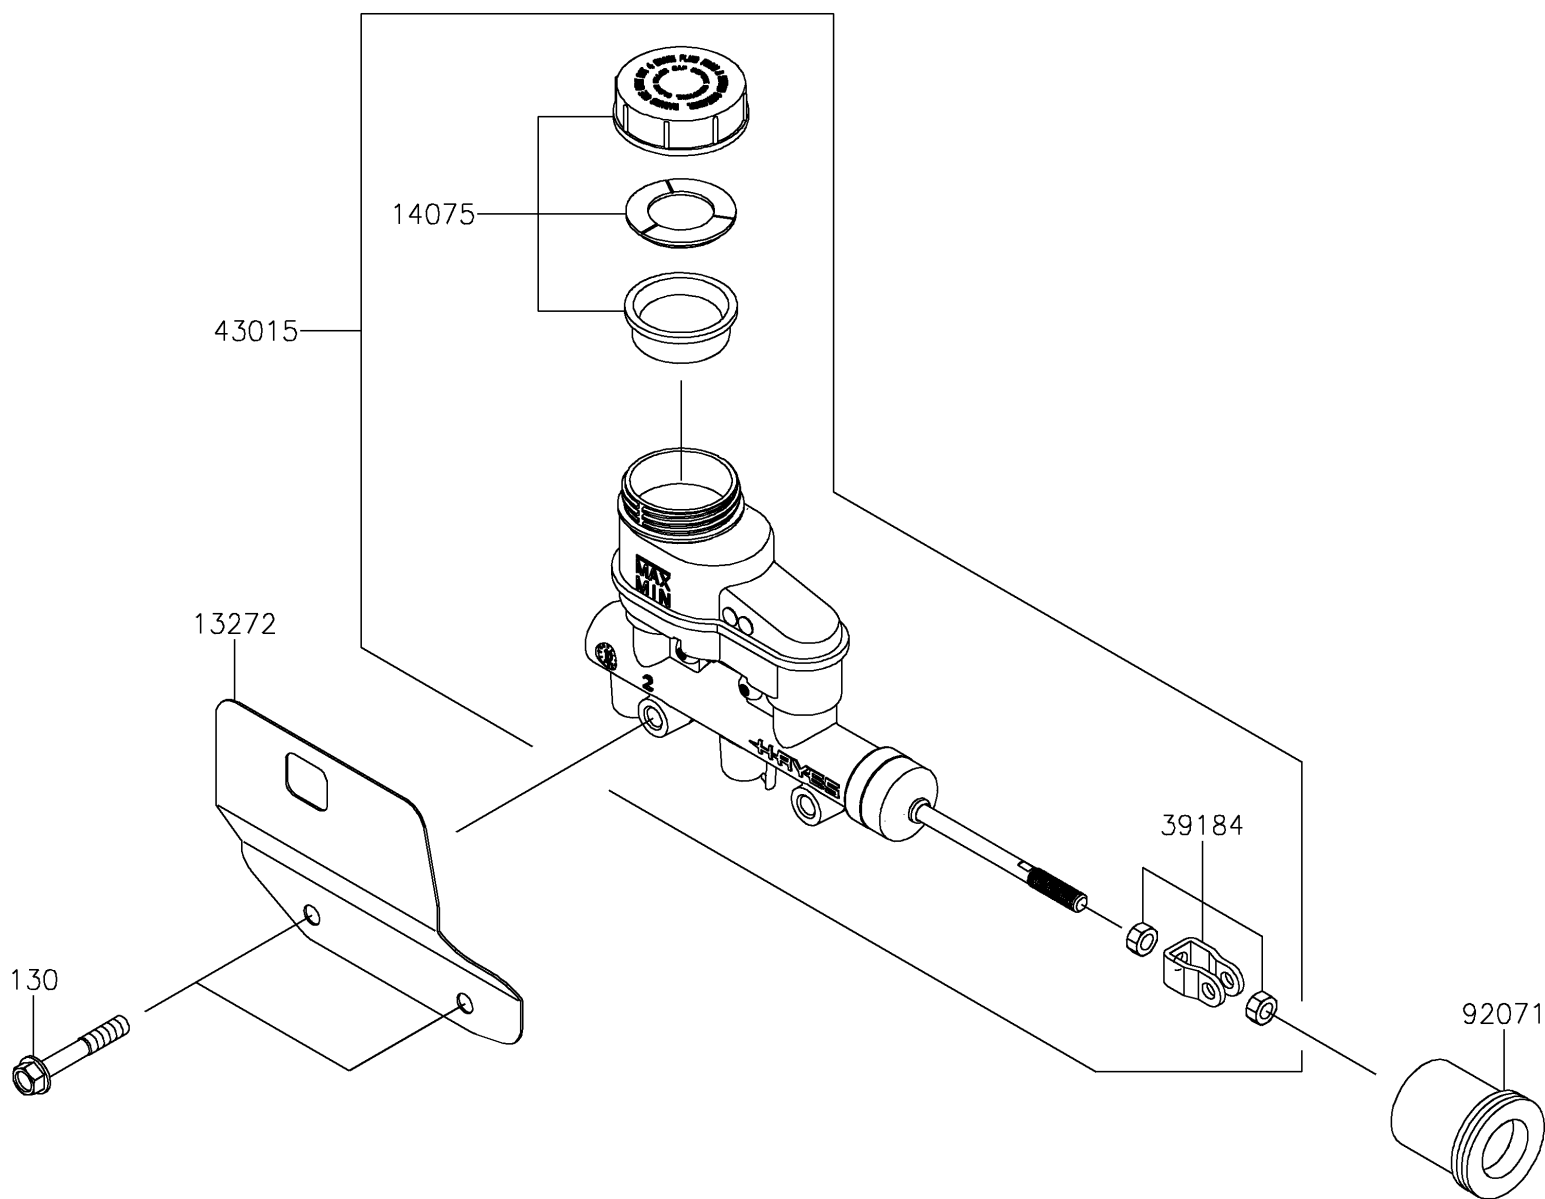

2026 RIDGE HVAC

PARTS DIAGRAM

Master Cylinder

F2261

2026 RIDGE HVAC

PARTS LIST

Master Cylinder

ITEM NAME

PART NUMBER

QUANTITY
