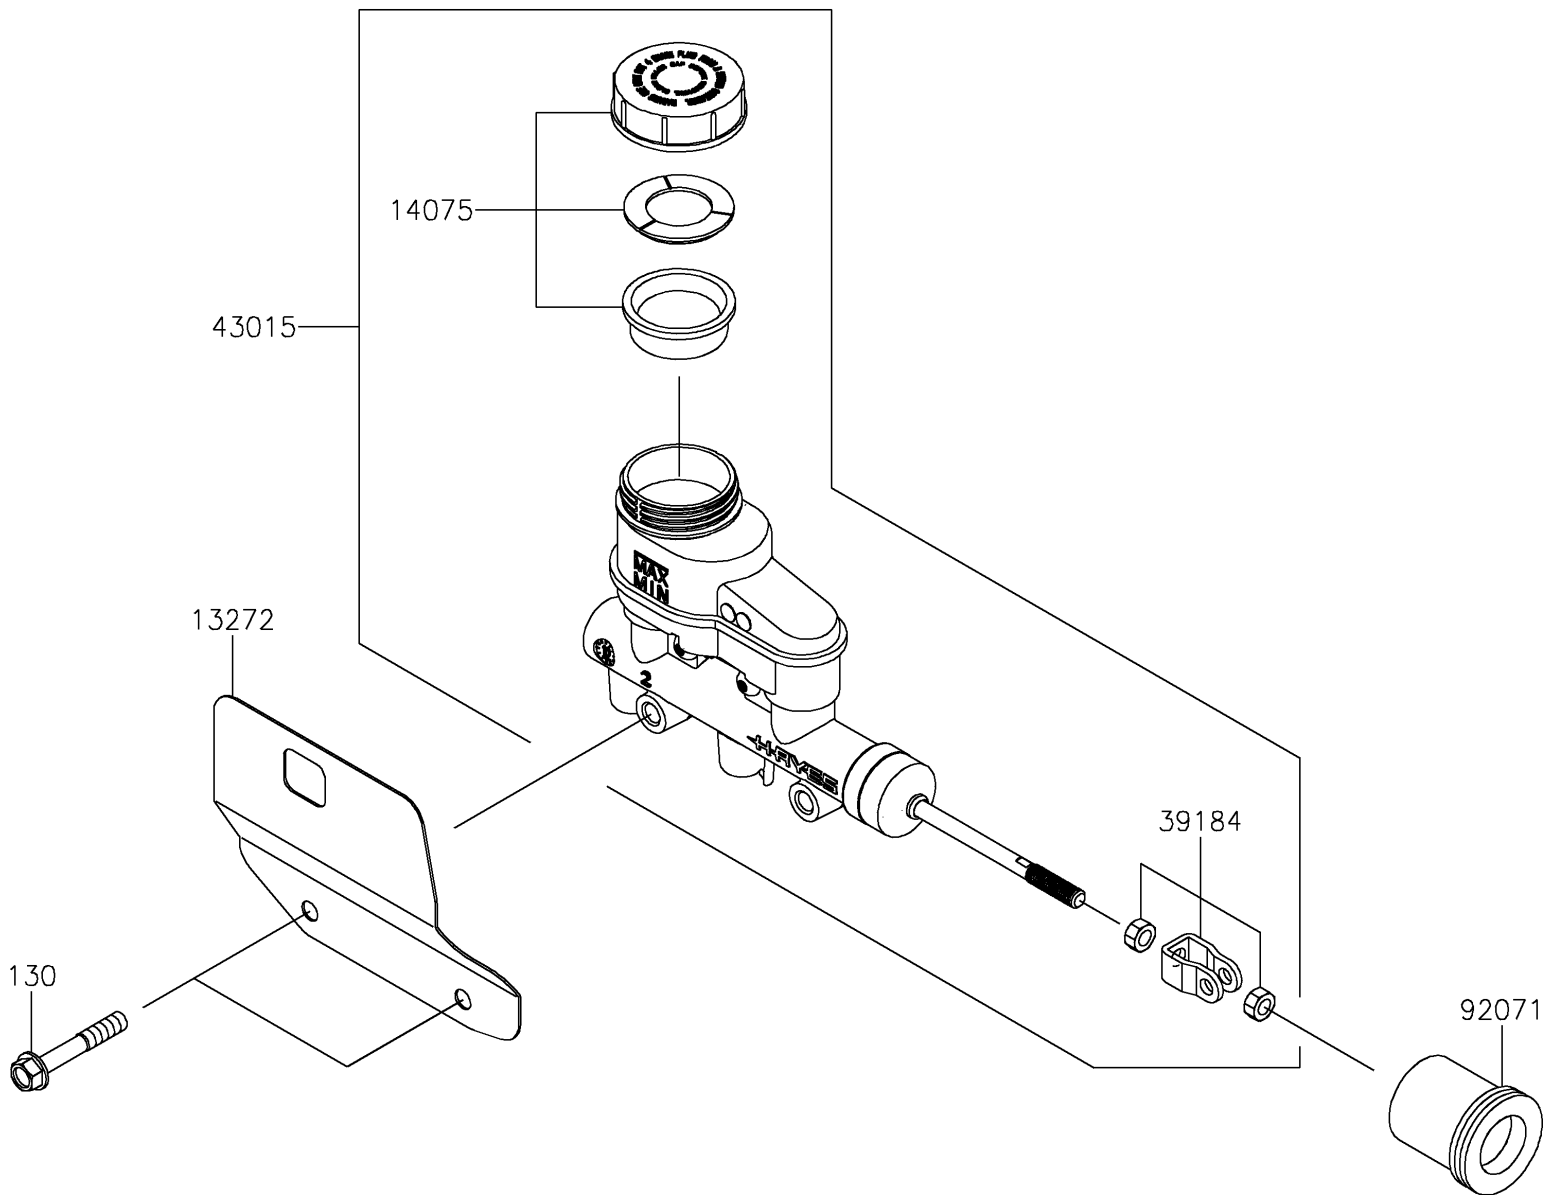

2026 RIDGE® HVAC CAMO

PARTS DIAGRAM

Master Cylinder

F2261

2026 RIDGE® HVAC CAMO

PARTS LIST

Master Cylinder

ITEM NAME

PART NUMBER

QUANTITY
