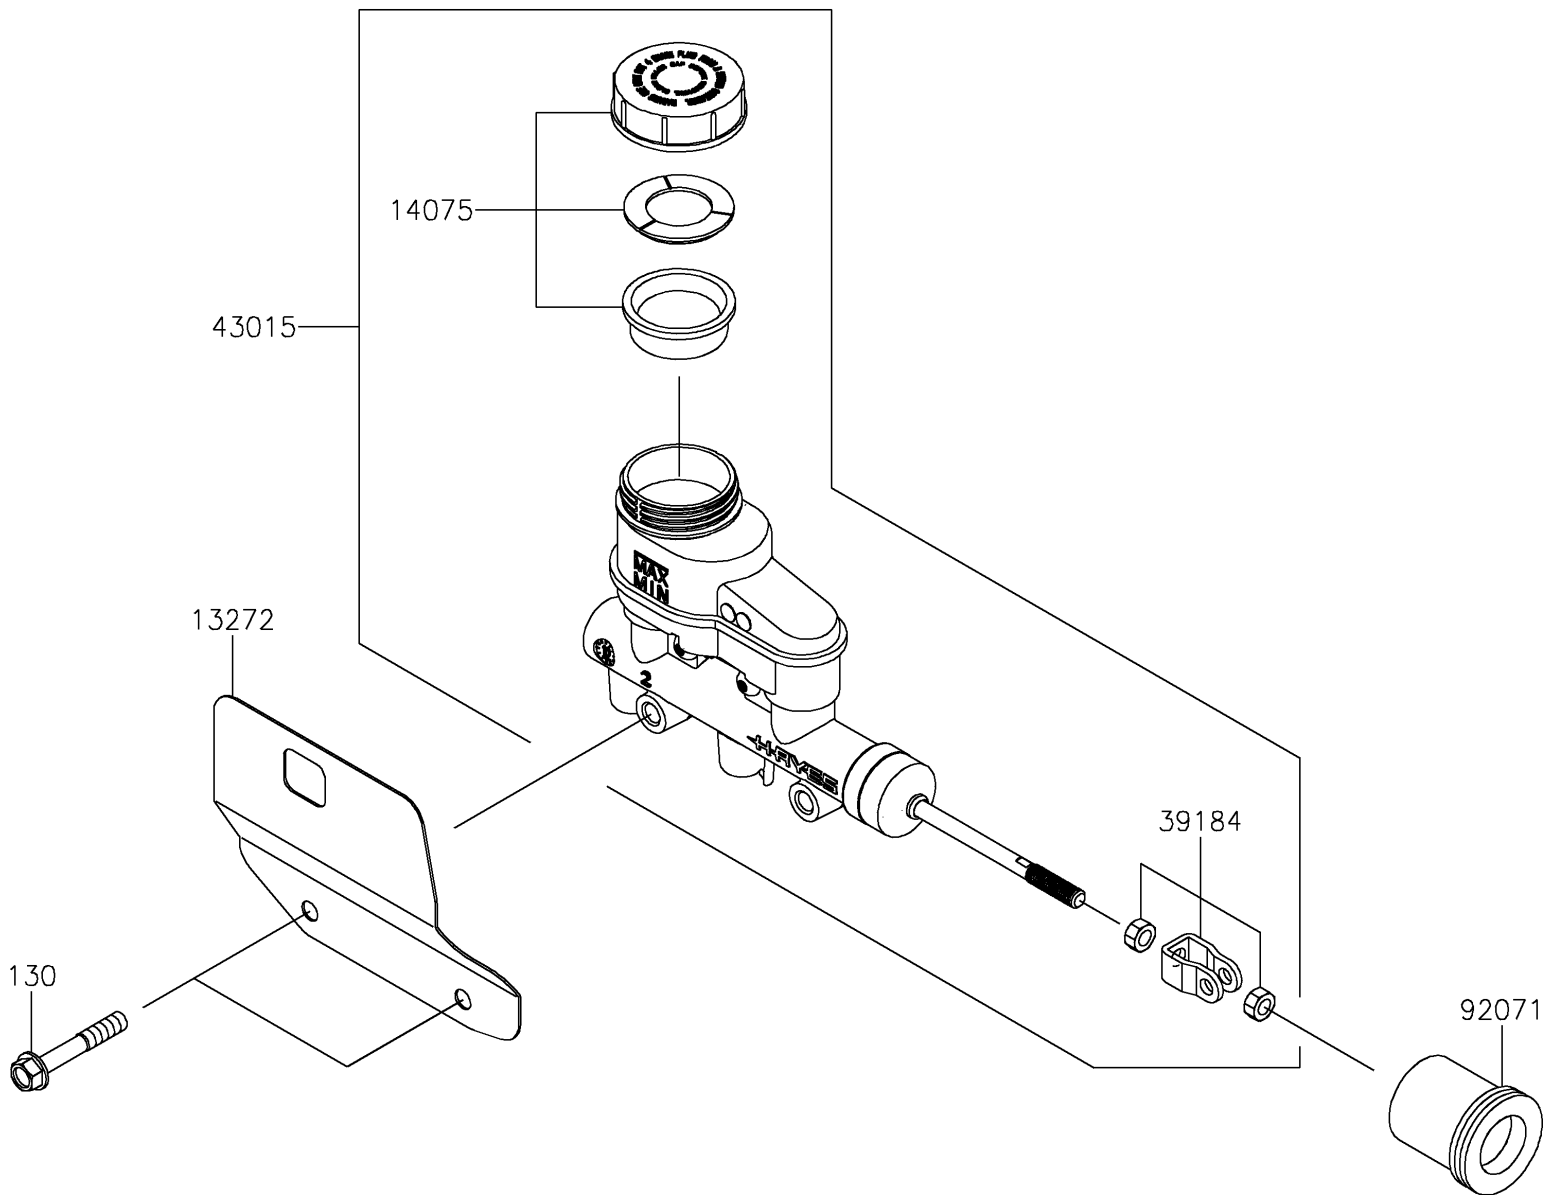

2026 RIDGE HVAC Camo

PARTS DIAGRAM

Master Cylinder

F2261