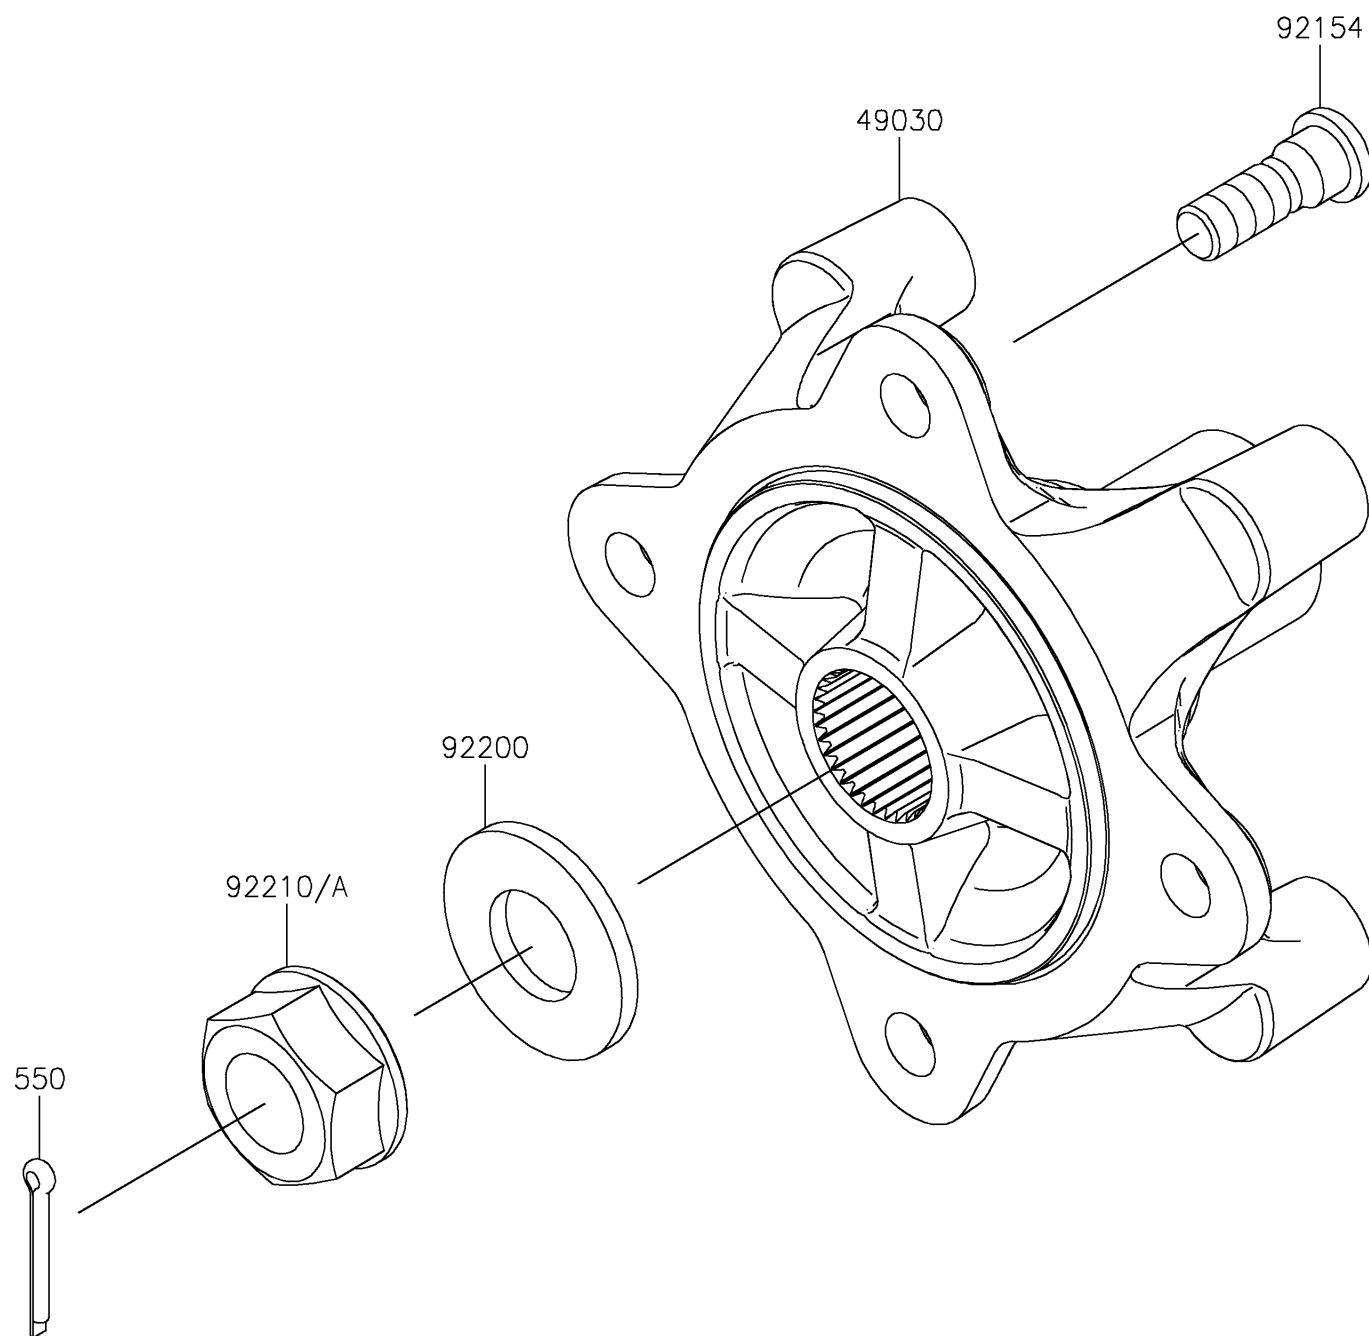

## PARTS DIAGRAM

### Rear Hubs/Brakes

F2240

## PARTS LIST

### Rear Hubs/Brakes

ITEM NAME	PART NUMBER	QUANTITY
HUB,RR (Ref # 49030)	49030-0571	2
BOLT,12MM (Ref # 92154)	92154-7074	8
WASHER,24.3X50X4.5 (Ref # 92200)	92200-2610	2
NUT,24MM (Ref # 92210)	92210-1776	1
NUT,24MM,LEFT HANDED (Ref # 92210A)	92210-1780	1
PIN-COTTER,4.0X30 (Ref # 550)	550AA4030	2