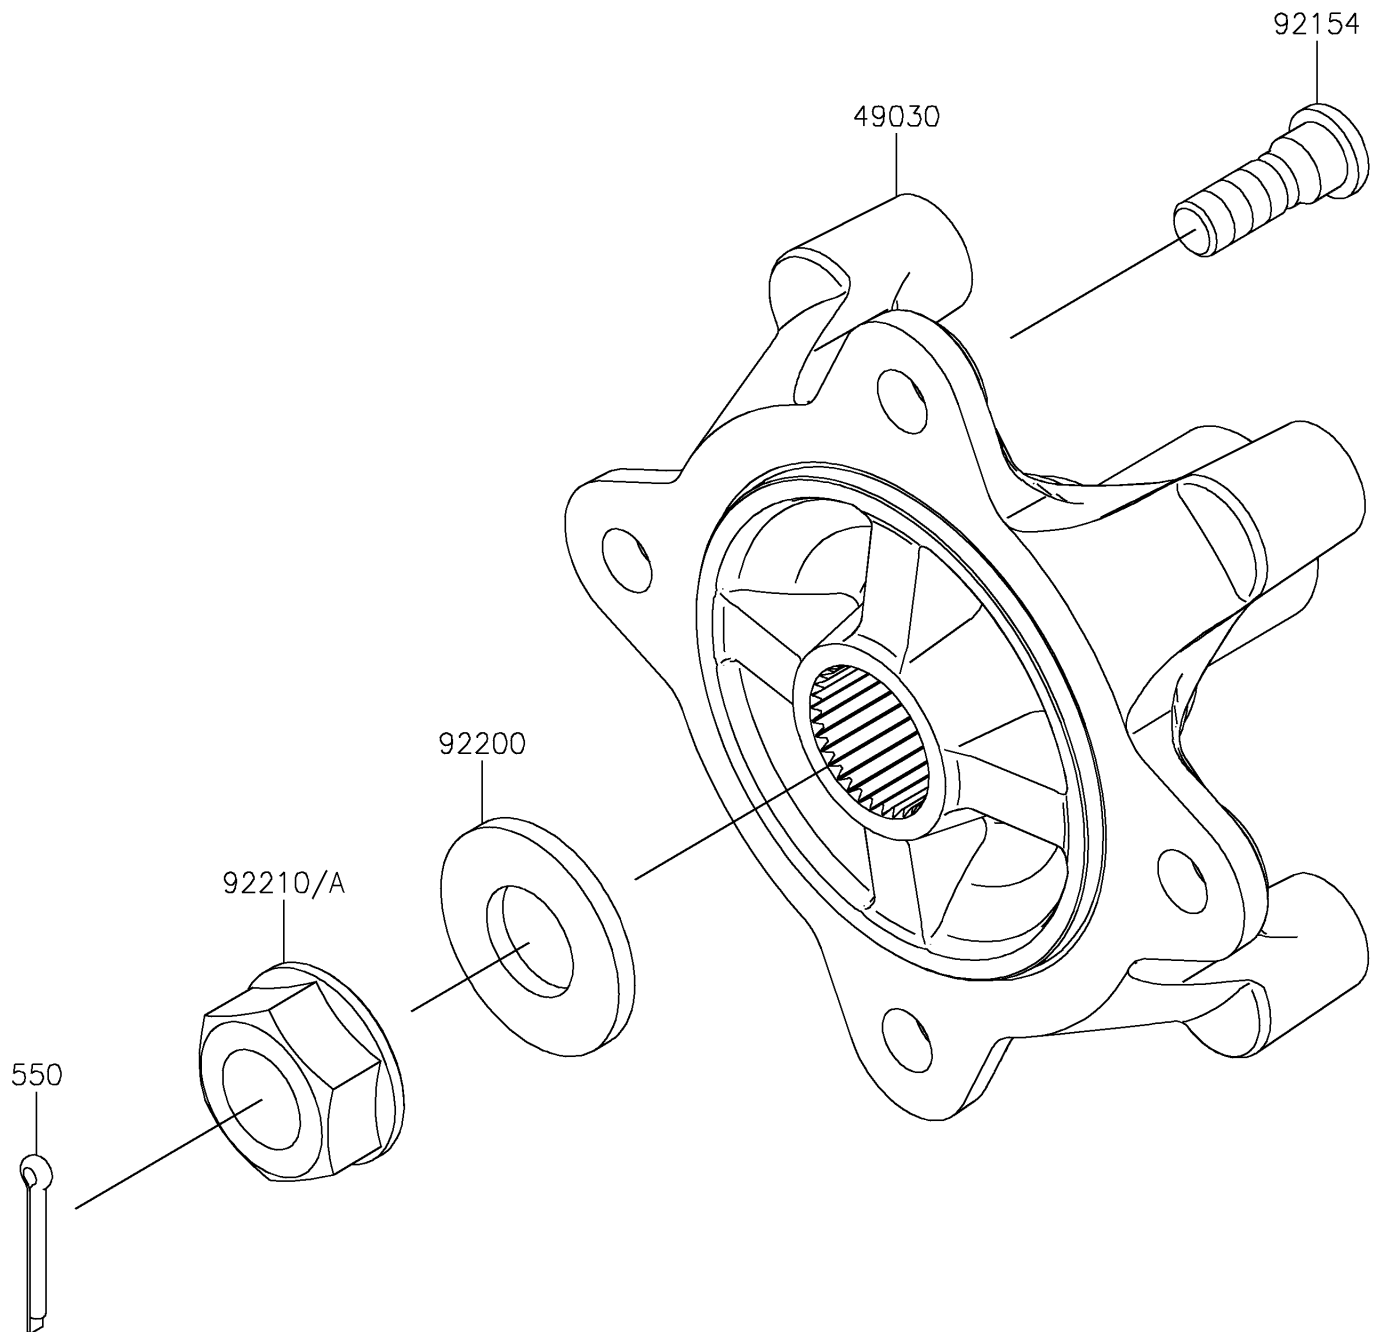

2026 RIDGE® HVAC CAMO

PARTS DIAGRAM

Rear Hubs/Brakes

F2240

2026 RIDGE® HVAC CAMO

PARTS LIST

Rear Hubs/Brakes

ITEM NAME	PART NUMBER	QUANTITY
HUB,RR (Ref # 49030)	49030-0571	2
BOLT,12MM (Ref # 92154)	92154-7074	8
WASHER,24.3X50X4.5 (Ref # 92200)	92200-2610	2
NUT,24MM (Ref # 92210)	92210-1776	1
NUT,24MM,LEFT HANDED (Ref # 92210A)	92210-1780	1
PIN-COTTER,4.0X30 (Ref # 550)	550AA4030	2