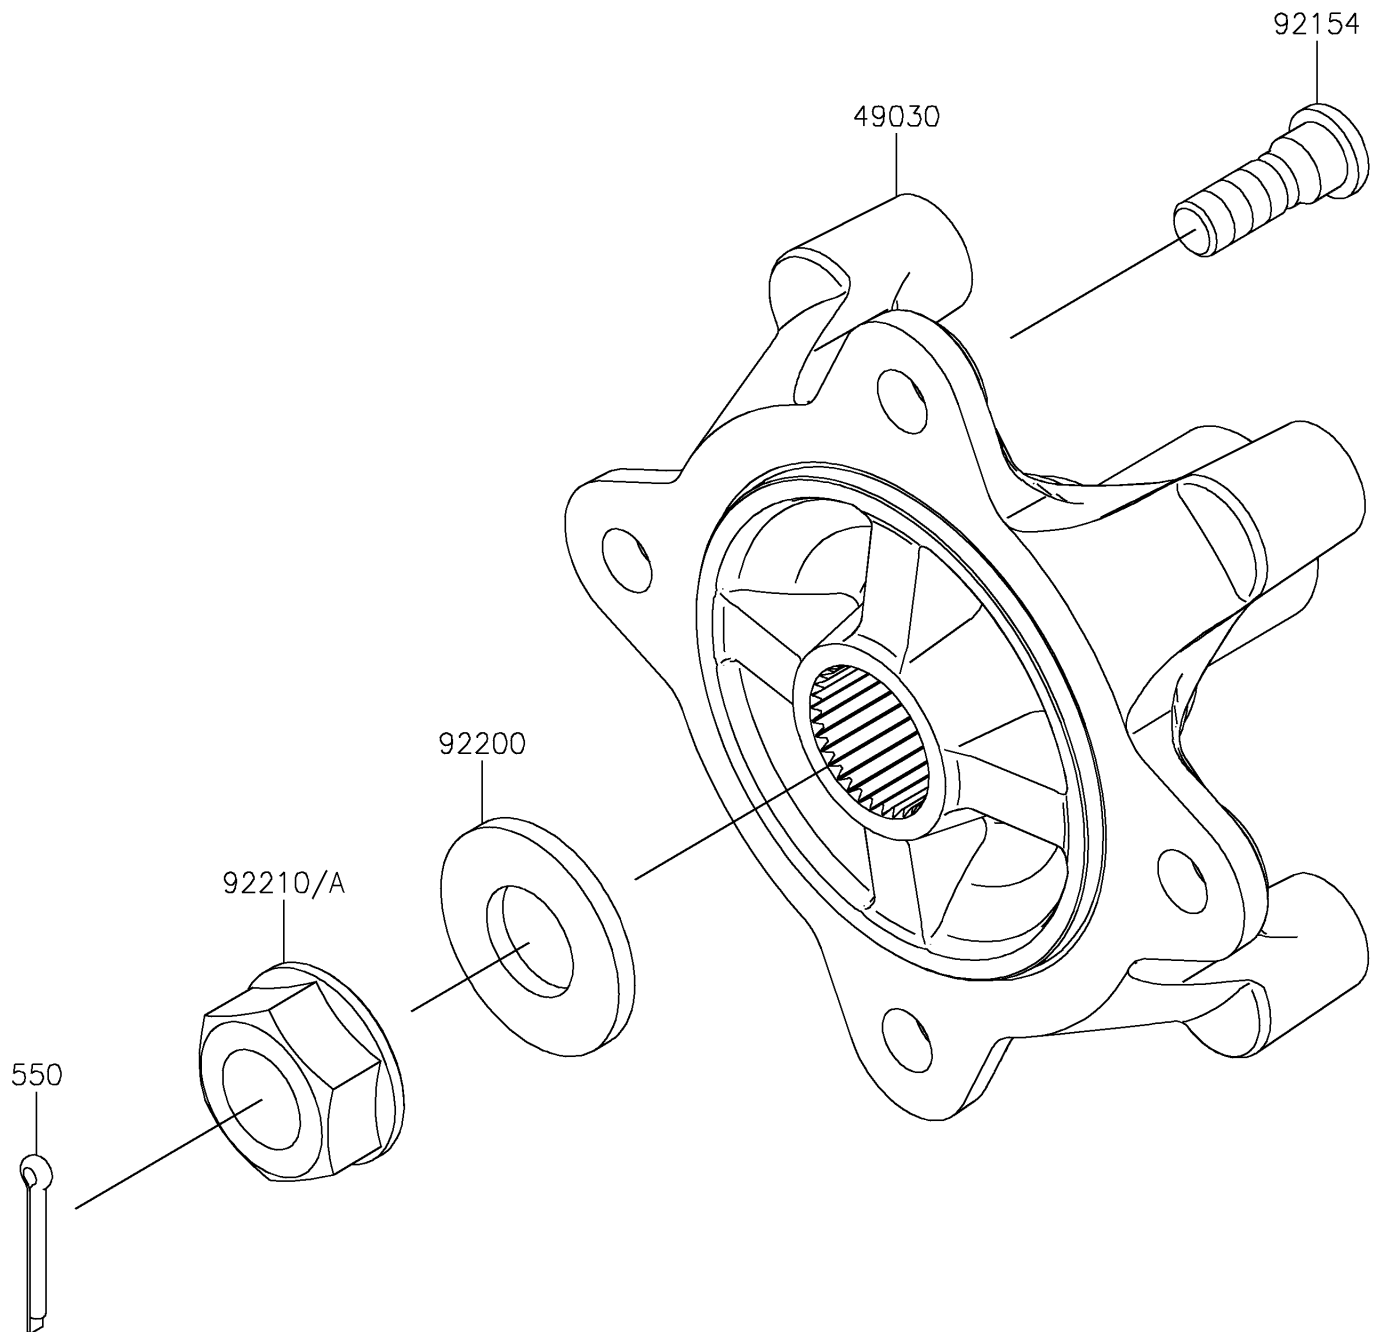

2026 RIDGE HVAC Camo

PARTS DIAGRAM

Rear Hubs/Brakes

F2240

2026 RIDGE HVAC Camo

PARTS LIST

Rear Hubs/Brakes

ITEM NAME	PART NUMBER	QUANTITY
HUB,RR (Ref # 49030)	49030-0571	2
BOLT,12MM (Ref # 92154)	92154-7074	8
WASHER,24.3X50X4.5 (Ref # 92200)	92200-2610	2
NUT,24MM (Ref # 92210)	92210-1776	1
NUT,24MM,LEFT HANDED (Ref # 92210A)	92210-1780	1
PIN-COTTER,4.0X30 (Ref # 550)	550AA4030	2